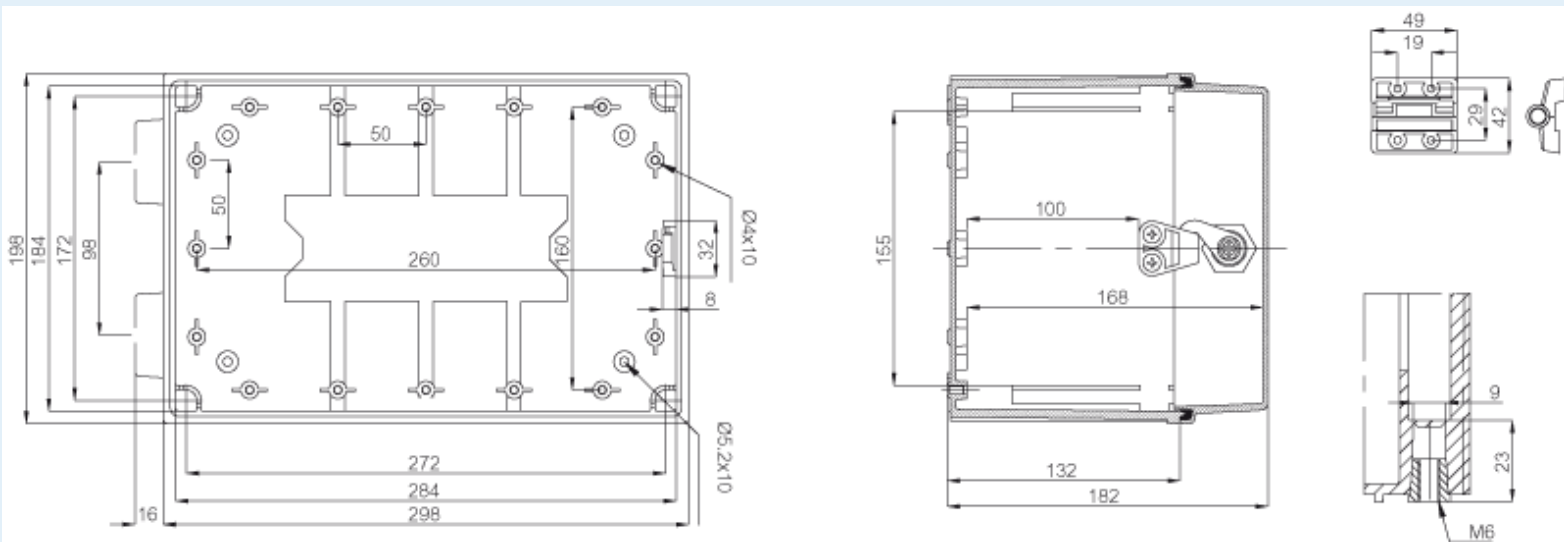

# CAB PC 203018 T3B

**FIBOX**  
Enclosing innovations

Sample image

**Order symbol :** CAB PC 203018 T3B

**Product nr :** 8113036

**Description :** Cabinet, PC, Smoked transparent door

**Remarks :** Lock on the short side

**EAN :** 6418074012548

**El. number :**

- Finland : 3420395
- Denmark : 8212019810

**Including :** Cabinet base. door with PUR gasket. 3mm double bit lock(s) with key. screws for mounting plate/DIN-rail and corner plugs.

## Dimensions :

	Height	Width	Depth
mm :	200	300	180
inch :	7.87	11.81	7.09