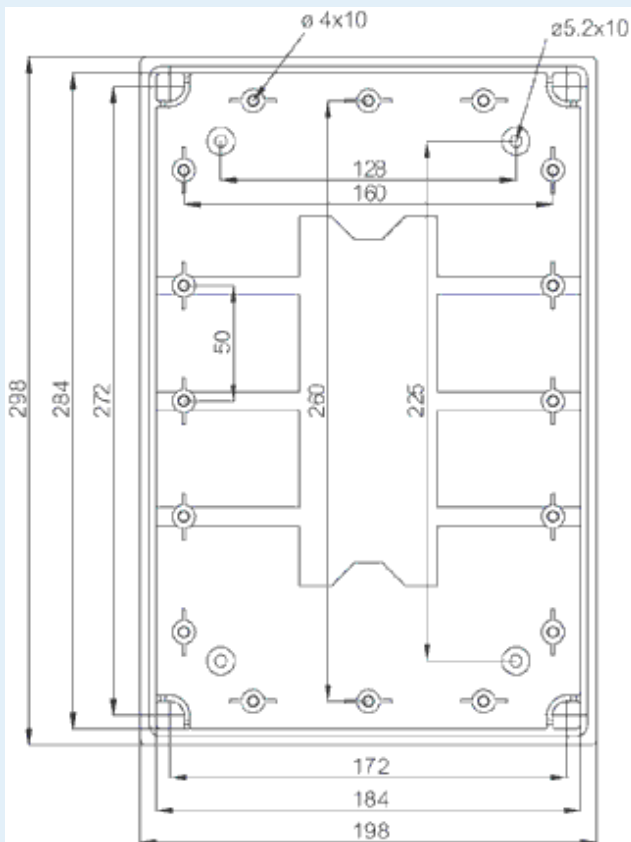

CAB PCQ 302017 T

Sample image

Order symbol : CAB PCQ 302017 T

Product nr : 8113038

Description : Enclosure, PC

Remarks : Smoked transparent cover

EAN : 6418074011077

El. number :

- Finland : 3421920
- Denmark : 8212050662
- Sweden : 2539176

Including : Base with screws for mounting plate/DIN-rail. internal corner plugs. cover with PUR gasket and CS 12137 cover screws.

Dimensions :	Height	Width	Depth
mm :	300	200	170
inch :	7.87	11.81	6.69

Accessories :

PAT 12040	Hinge set (45 x 35 x 25)
MB 12225 AL	Swing door set (20 x 20 x 80)

Materials :

Material :	Polycarbonate
Base colour :	RAL_7035
Cover colour :	Smoked grey
Gasket material :	Polyurethane

Temperatures :

Temperature °C (continuous) :	-40 ... 80
Temperature °F (continuous) :	-40 ... 175

EKIV 27	DIN-35 Mounting rail, for enclosures: (266 x 35 x 1.5)
FP A 23	Swing-out door/Front plate (aluminium), for enclosures: (168 x 268 x 1)
EKIV 17	DIN-35 Mounting rail, for enclosures: (166 x 35 x 1.5)
EKIV 23	Mounting plate, for enclosures: (170 x 270 x 1.5)