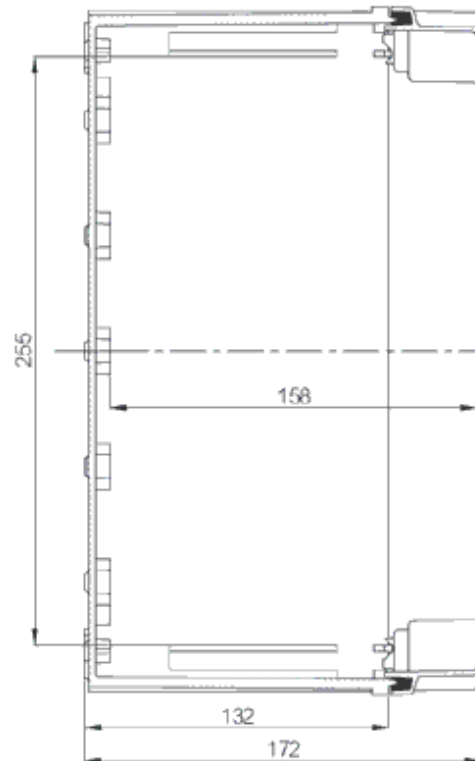

CAB PCQ 302017 T

Sample image

Order symbol : CAB PCQ 302017 T

Product nr : 8113038

Description : Enclosure, PC

Remarks : Smoked transparent cover

EAN : 6418074011077

El. number :

- Finland : 3421920
- Denmark : 8212050662
- Sweden : 2539176

Including : Base with screws for mounting plate/DIN-rail. internal corner plugs. cover with PUR gasket and CS 12137 cover screws.

Dimensions :	Height	Width	Depth
mm :	300	200	170
inch :	7.87	11.81	6.69

Accessories :

PAT 12040	Hinge set (45 x 35 x 25)
MB 12225 AL	Swing door set (20 x 20 x 80)

Materials :

Material :	Polycarbonate
Base colour :	RAL_7035
Cover colour :	Smoked grey
Gasket material :	Polyurethane

Temperatures :

Temperature °C (continuous) :	-40 ... 80
Temperature °F (continuous) :	-40 ... 175

EKIV 27	DIN-35 Mounting rail, for enclosures: (266 x 35 x 1.5)
FP A 23	Swing-out door/Front plate (aluminium), for enclosures: (168 x 268 x 1)
EKIV 17	DIN-35 Mounting rail, for enclosures: (166 x 35 x 1.5)
EKIV 23	Mounting plate, for enclosures: (170 x 270 x 1.5)