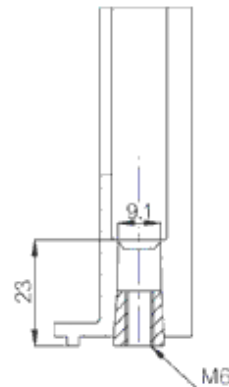

CAB PCQ 302017 T

Sample image

Order symbol : CAB PCQ 302017 T

Product nr : 8113038

Description : Enclosure, PC

Remarks : Smoked transparent cover

EAN : 6418074011077

El. number :

- Finland : 3421920
- Denmark : 8212050662
- Sweden : 2539176

Including : Base with screws for mounting plate/DIN-rail. internal corner plugs. cover with PUR gasket and CS 12137 cover screws.

Dimensions :	Height	Width	Depth
mm :	300	200	170
inch :	7.87	11.81	6.69

Accessories :

PAT 12040	Hinge set (45 x 35 x 25)
MB 12225 AL	Swing door set (20 x 20 x 80)

Materials :

Material :	Polycarbonate
Base colour :	RAL_7035
Cover colour :	Smoked grey
Gasket material :	Polyurethane

Temperatures :

Temperature °C (continuous) :	-40 ... 80
Temperature °F (continuous) :	-40 ... 175

EKIV 27	DIN-35 Mounting rail, for enclosures: (266 x 35 x 1.5)
FP A 23	Swing-out door/Front plate (aluminium), for enclosures: (168 x 268 x 1)
EKIV 17	DIN-35 Mounting rail, for enclosures: (166 x 35 x 1.5)
EKIV 23	Mounting plate, for enclosures: (170 x 270 x 1.5)