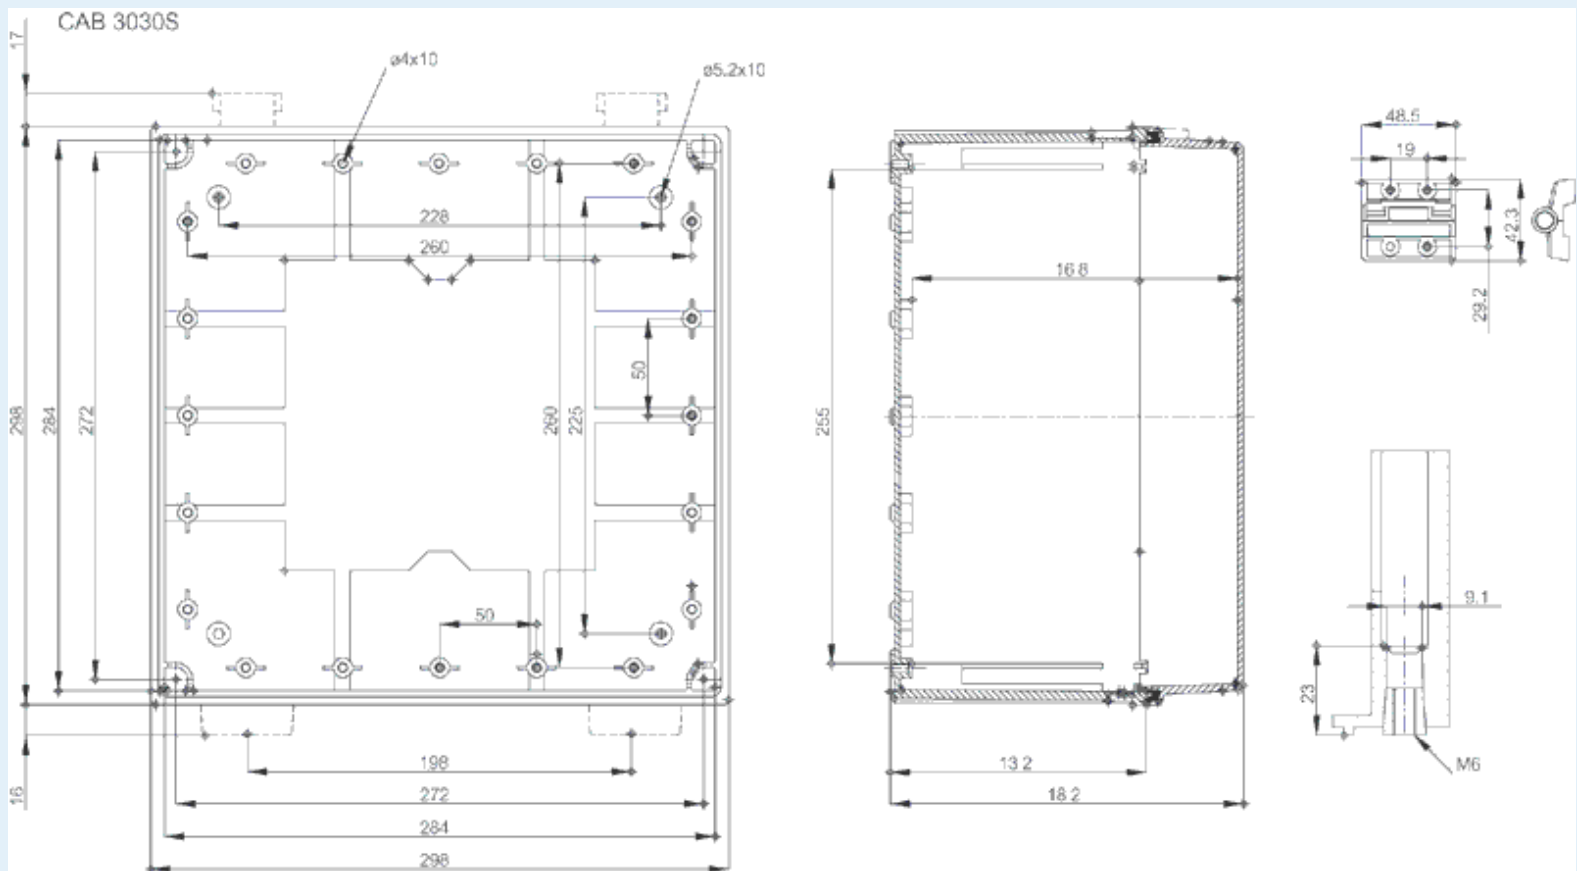

CAB PC 303018 T

Sample image

Order symbol : CAB PC 303018 T

Product nr : 8113040

Description : Cabinet, PC, Smoked transparent door

Remarks : Latches on the long side

EAN : 6418074020130

El. number :

- Finland : 3424157
- Denmark : 8212020236
- Sweden : 2539941

Including : Cabinet base. door with PUR gasket. latches. screws for mounting plate/ DIN-rail and corner plugs.

Dimensions :	Height	Width	Depth
mm :	300	300	180
inch :	11.81	11.81	7.09

Accessories :

EKIV 33 Mounting plate, for enclosures:
(270 x 270 x 1.5)

Materials :

Material :	Polycarbonate
Base colour :	RAL_7035
Cover colour :	Clear transparent
Gasket material :	Polyurethane

MB 12225 AL	Swing door set (20 x 20 x 80)
FP A 33	Swing-out door/Front plate (aluminium), for enclosures: (268 x 268 x 1)
EKIV 27	DIN-35 Mounting rail, for enclosures: (266 x 35 x 1.5)