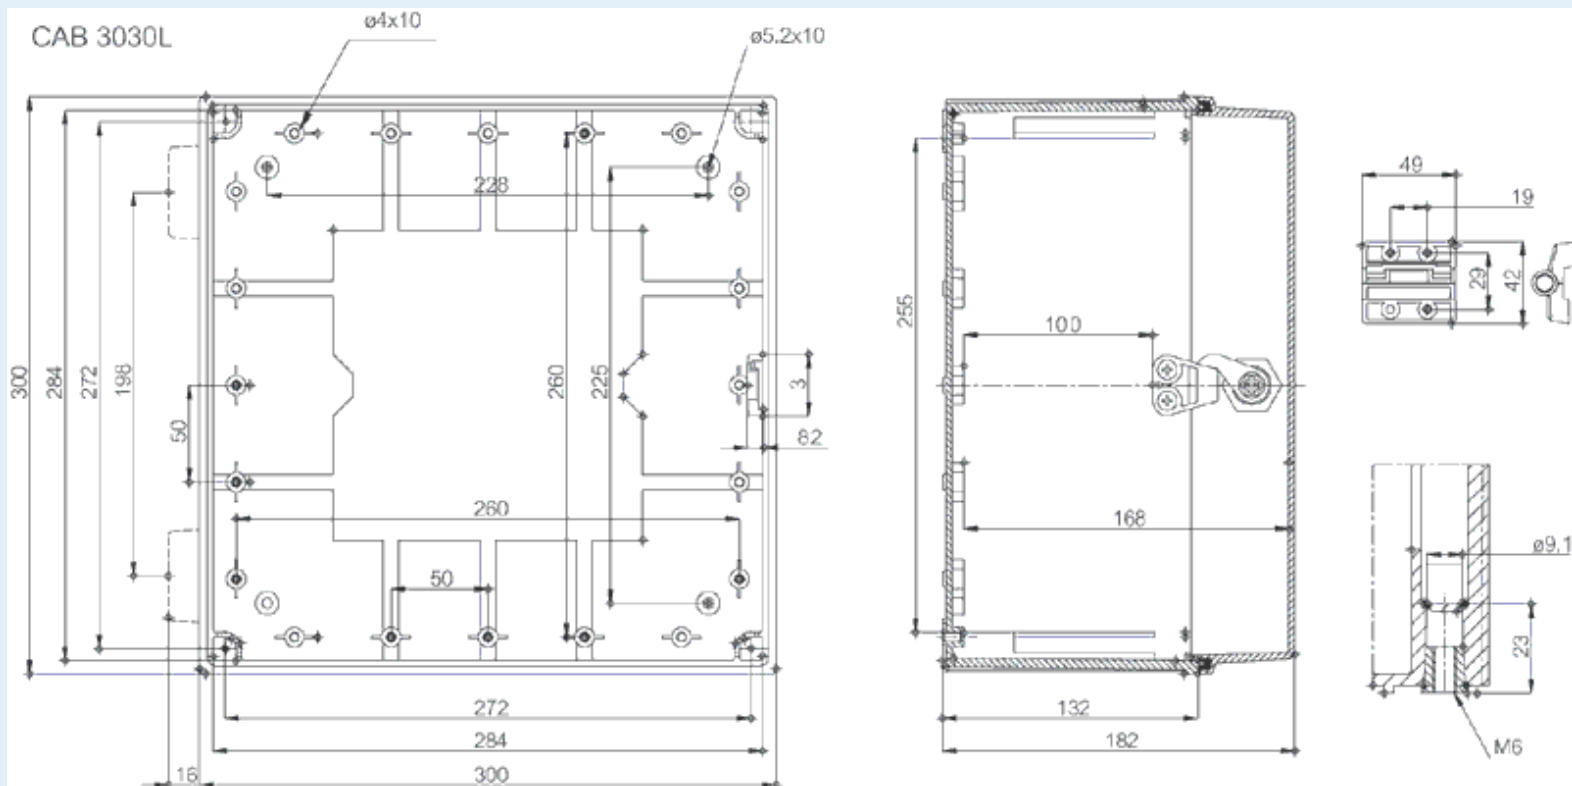

# CAB PC 303018 T3B

**FIBOX**  
Enclosing innovations

Sample image

**Order symbol :** CAB PC 303018 T3B

**Product nr :** 8113042

**Description :** Cabinet, PC, Smoked transparent door

**Remarks :** Lock on the long side

**EAN :** 6418074020154

**El. number :**

- Finland : 3424161
- Denmark : 8212019234
- Sweden : 2539943

**Including :** Cabinet base. door with PUR gasket. 3mm double bit lock(s) with key. screws for mounting plate/DIN-rail and corner plugs.

CAB 3030L

Dimensions :	Height	Width	Depth
mm :	300	300	180
inch :	11.81	11.81	7.09

enclosures:  
(268 x 268 x 1)

EKIV 27    DIN-35 Mounting rail, for enclosures:  
(266 x 35 x 1.5)

**Ratings :**

Ingress protection (EN 60529):	IP65;
Impact Resistance (EN 62262):	IK08;
electrical_insulation :	Totally insulated
Halogen free (DIN/VDE 0472, Part 815) :	Yes
UV resistance :	UL 746C
Flammability Rating :	UL 94 V0
Glow Wire Test (IEC 695-2-1) °C :	960C