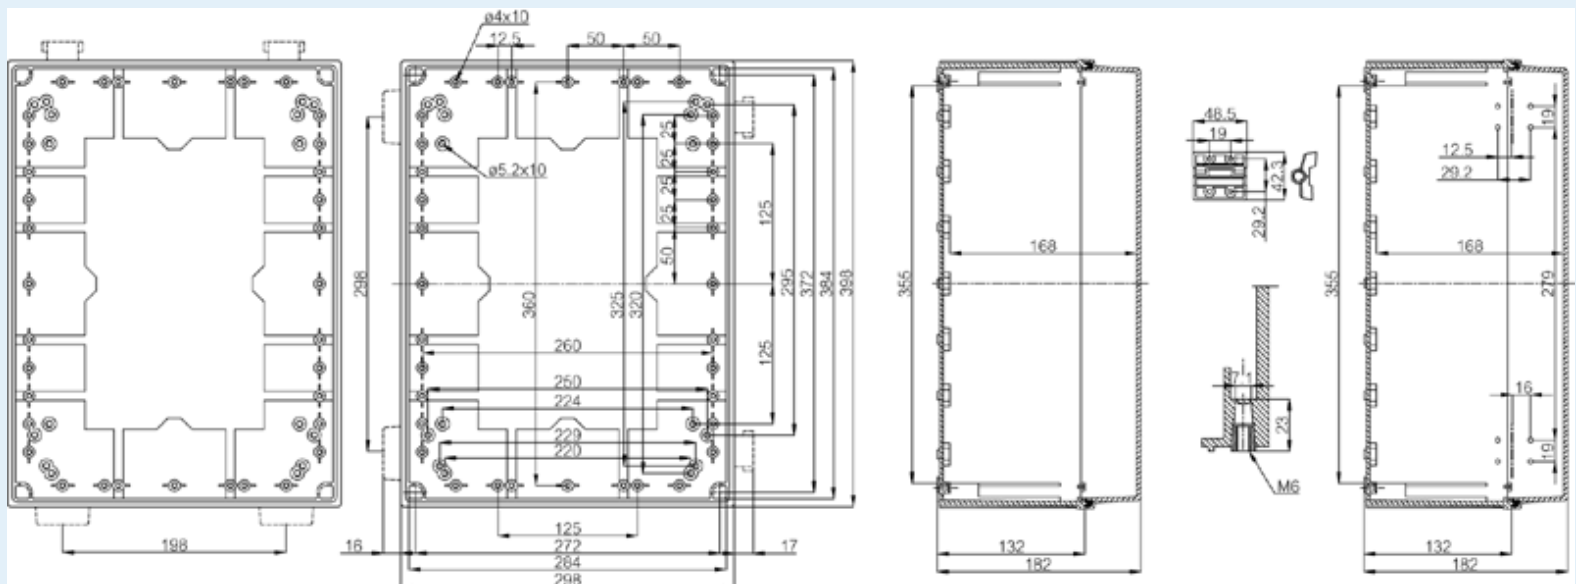

CAB PC 403018 T

Sample image

Order symbol : CAB PC 403018 T

Product nr : 8113050

Description : Cabinet, PC, Smoked transparent door

Remarks : Latches on the long side

EAN : 6418074020215

El. number :

- Finland : 3424164
- Denmark : 8212020252
- Sweden : 2539945

Including : Cabinet base. door with PUR gasket. latches. screws for mounting plate/ DIN-rail and corner plugs.

Dimensions :	Height	Width	Depth
mm :	400	300	180
inch :	15.75	11.81	7.09

Materials :

Material :	Polycarbonate
Base colour :	RAL_7035
Cover colour :	Clear transparent
Gasket material :	Polyurethane

Accessories :

MB 12225	Swing door set (20 x 20 x 80)
AL	
EKIV 37	DIN-35 Mounting rail, for enclosures: (366 x 35 x 1.5)
EKIV 27	DIN-35 Mounting rail, for enclosures: (266 x 35 x 1.5)
EKIV 43	Mounting plate, for enclosures: (370 x 270 x 1.5)
FP A 43	Swing-out door/Front plate (aluminium), for enclosures: (268 x 368 x 1)