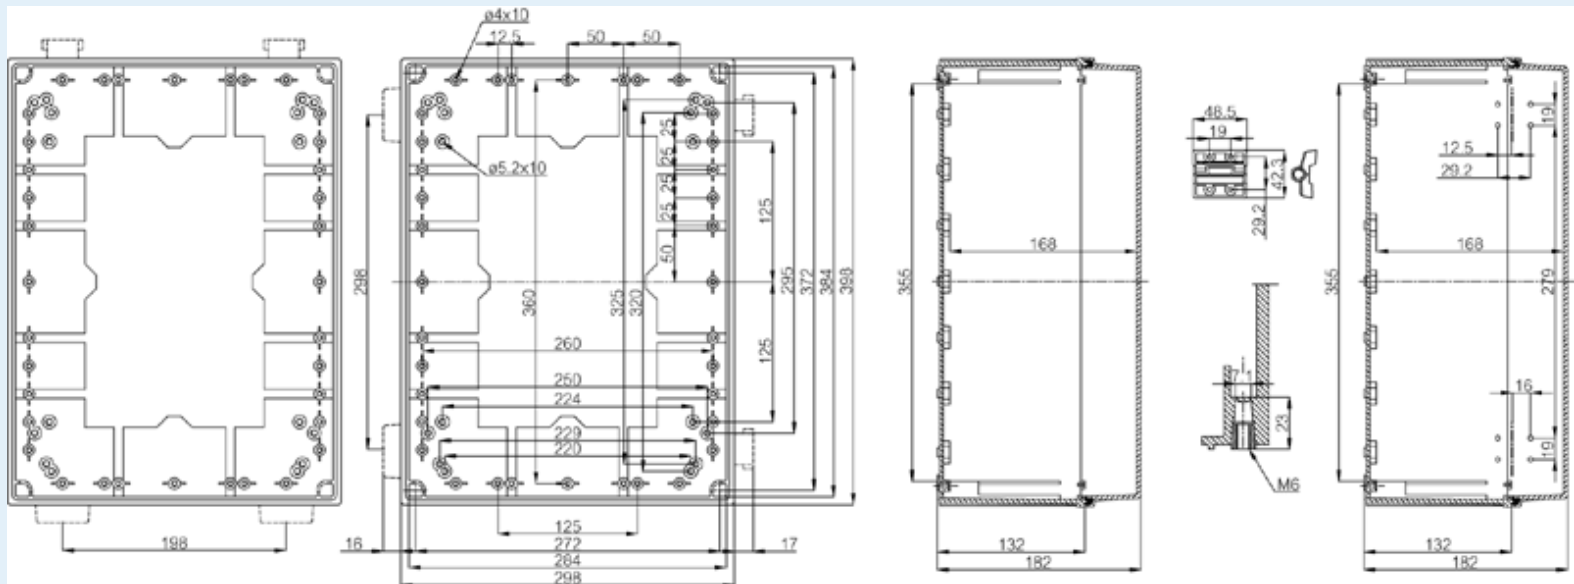

CAB PC 304018 T

Sample image

Order symbol : CAB PC 304018 T

Product nr : 8113051

Description : Cabinet, PC, Smoked transparent door

Remarks : Latches on the short side

EAN : 6418074020239

El. number :

- Finland : 3424166
- Denmark : 8212020430
- Sweden : 2539947

Including : Cabinet base. door with PUR gasket. latches. screws for mounting plate/ DIN-rail and corner plugs.

Dimensions :	Height	Width	Depth
mm :	300	400	180
inch :	11.81	15.75	7.09

Materials :

Material :	Polycarbonate
Base colour :	RAL_7035
Cover colour :	Clear transparent
Gasket material :	Polyurethane

Accessories :

MB 12225	Swing door set (20 x 20 x 80)
AL	
EKIV 37	DIN-35 Mounting rail, for enclosures: (366 x 35 x 1.5)
EKIV 27	DIN-35 Mounting rail, for enclosures: (266 x 35 x 1.5)
EKIV 43	Mounting plate, for enclosures: (370 x 270 x 1.5)
FP A 43	Swing-out door/Front plate (aluminium), for enclosures: (268 x 368 x 1)