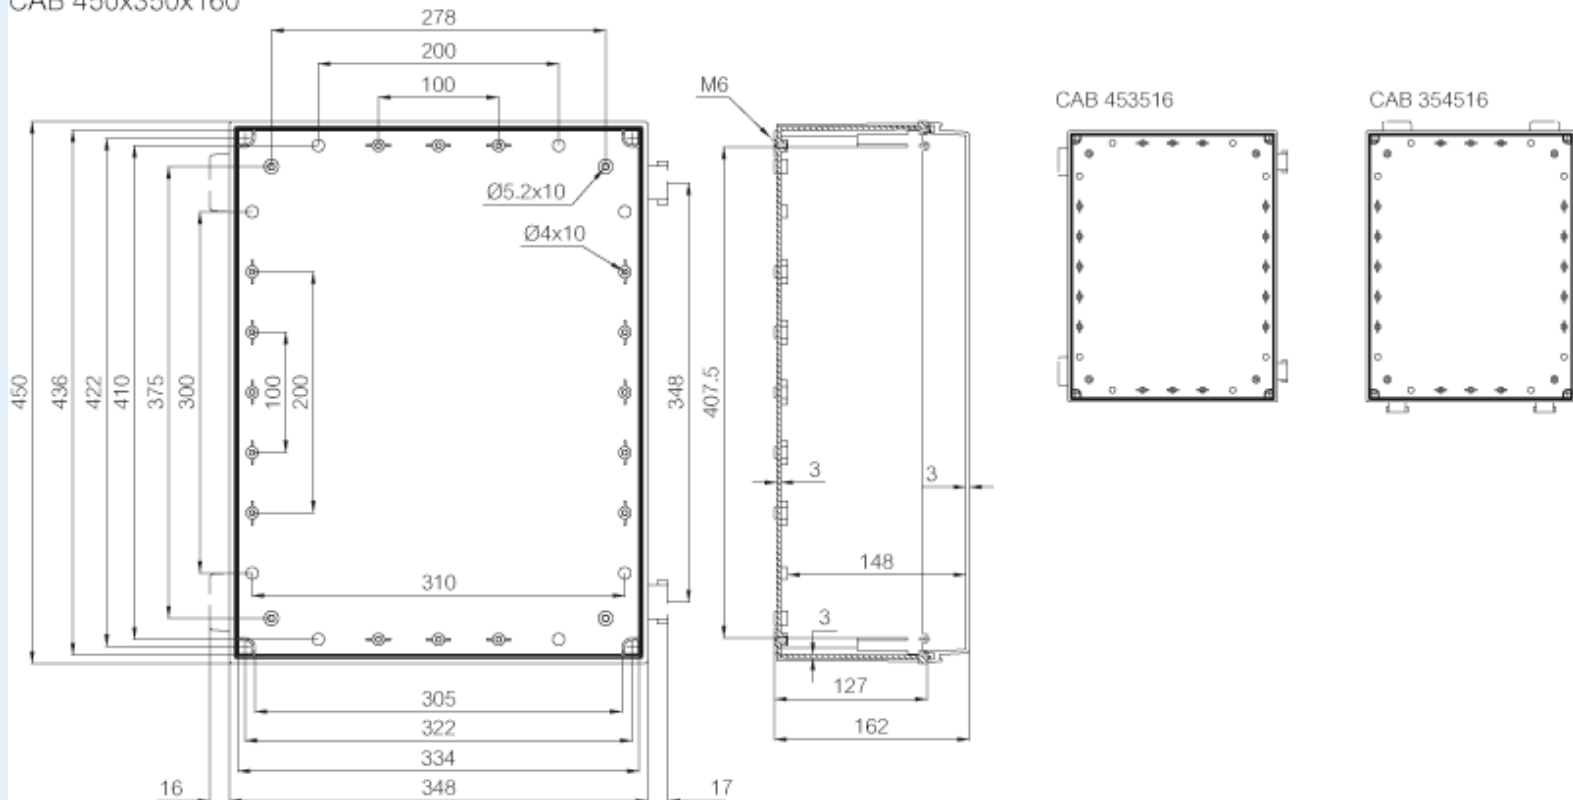

CAB PC 453516 T

Sample image

Order symbol : CAB PC 453516 T

EAN : 6418074049131

Product nr : 8113055

Description : Cabinet, PC, Smoked transparent door

Remarks : Latches on the long side

Including : Cabinet base. door with PUR gasket. latches. screws for mounting plate/ DIN-rail and corner plugs.

CAB 450x350x160

Dimensions :	Height	Width	Depth
mm :	450	350	160
inch :	17.72	13.78	6.3

Ratings :	
Ingress protection (EN 60529):	IP65;
Impact Resistance (EN 62262):	IK08;
electrical_insulation :	Totally insulated

Materials :

Material :	Polycarbonate
Base colour :	RAL_7035
Cover colour :	Clear transparent
Gasket material :	Polyurethane

Halogen free (DIN/VDE 0472, Part 815) :	Yes
UV resistance :	UL 746C
Flammability Rating :	UL 94 V0
Glow Wire Test (IEC 695-2-1) °C :	960C