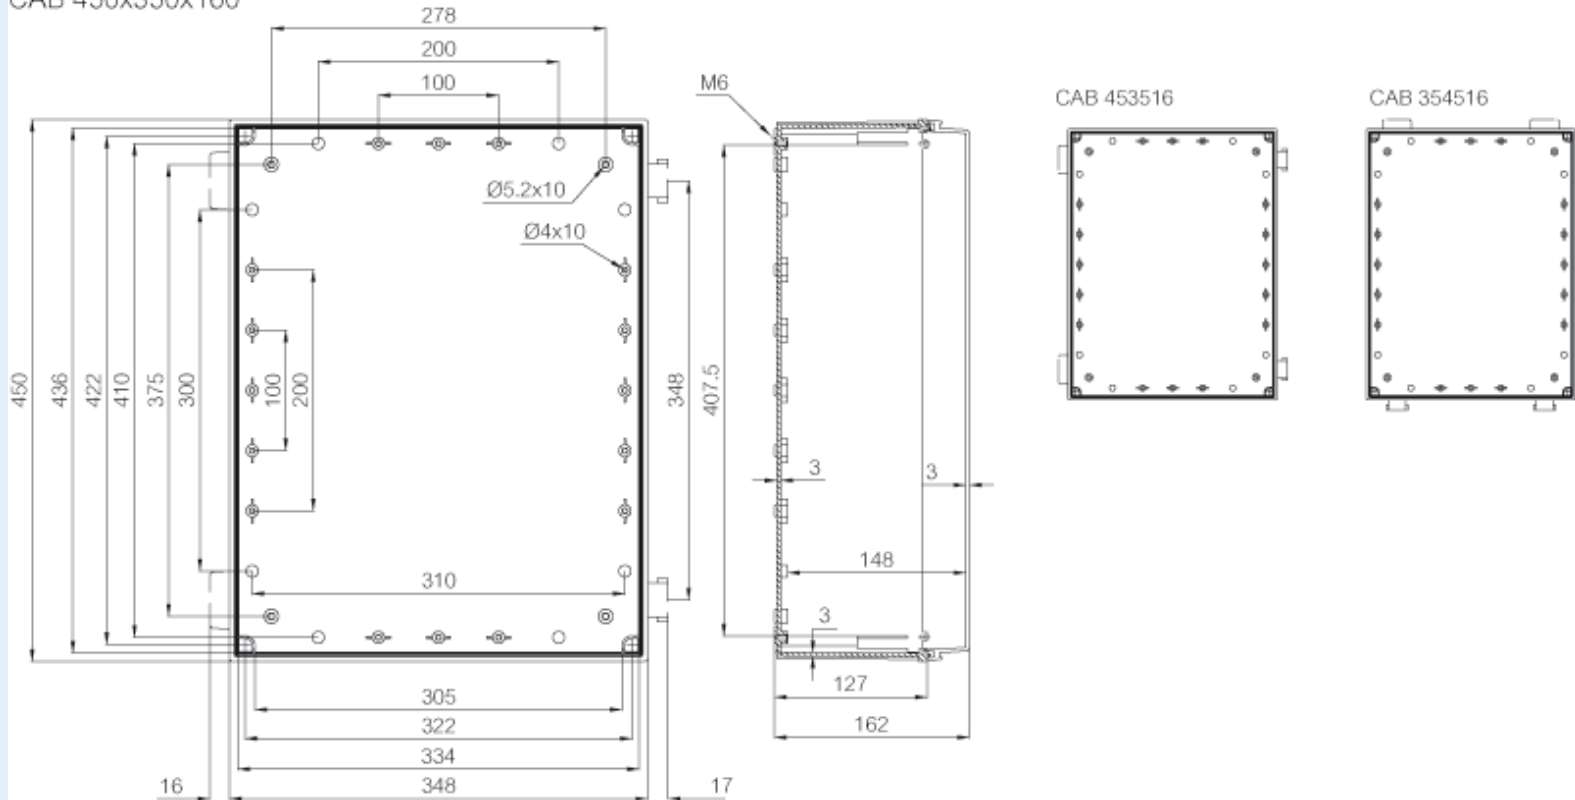

CAB PC 354516 T

Sample image

Order symbol : CAB PC 354516 T

EAN : 6418074049148

Product nr : 8113056

Description : Cabinet, PC, Smoked transparent door

Remarks : Latches on the short side

Including : Cabinet base. door with PUR gasket. latches. screws for mounting plate/ DIN-rail and corner plugs.

CAB 450x350x160

Dimensions :	Height	Width	Depth
mm :	350	450	160
inch :	13.78	17.72	6.3

Ratings :	
Ingress protection (EN 60529):	IP65;
Impact Resistance (EN 62262):	IK08;
electrical_insulation :	Totally insulated

Materials :

Material :	Polycarbonate
Base colour :	RAL_7035
Cover colour :	Clear transparent
Gasket material :	Polyurethane

Halogen free (DIN/VDE 0472, Part 815) :	Yes
UV resistance :	UL 746C
Flammability Rating :	UL 94 V0
Glow Wire Test (IEC 695-2-1) °C :	960C