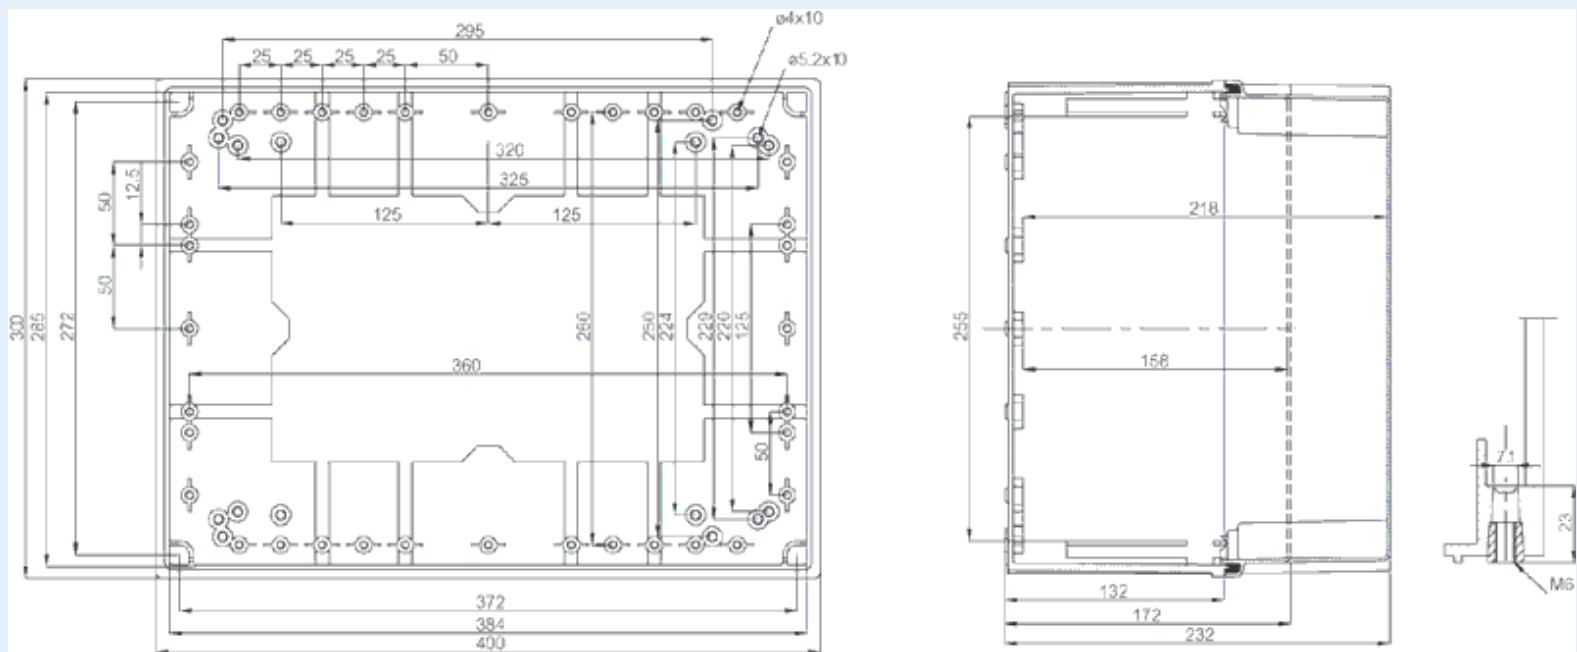

CAB PCQ 403017 T

Sample image

Order symbol : CAB PCQ 403017 T

EAN : 6418074011091

Product nr : 8113058

El. number :

Description : Enclosure, PC

- Finland : 3421924
- Denmark : 8212050701
- Sweden : 2539192

Remarks : Smoked transparent cover

Including : Base with screws for mounting plate/DIN-rail. internal corner plugs. cover with PUR gasket and CS 12137 cover screws.

Dimensions :	Height	Width	Depth
mm :	400	300	170
inch :	15.75	11.81	6.69

Materials :

Material :	Polycarbonate
Base colour :	RAL_7035
Cover colour :	Smoked grey

Accessories :

PAT 12040	Hinge set (45 x 35 x 25)
MB 12225 AL	Swing door set (20 x 20 x 80)
EKIV 37	DIN-35 Mounting rail, for enclosures: (366 x 35 x 1.5)
EKIV 27	DIN-35 Mounting rail, for enclosures: (266 x 35 x 1.5)
EKIV 43	Mounting plate, for enclosures: (370 x 270 x 1.5)