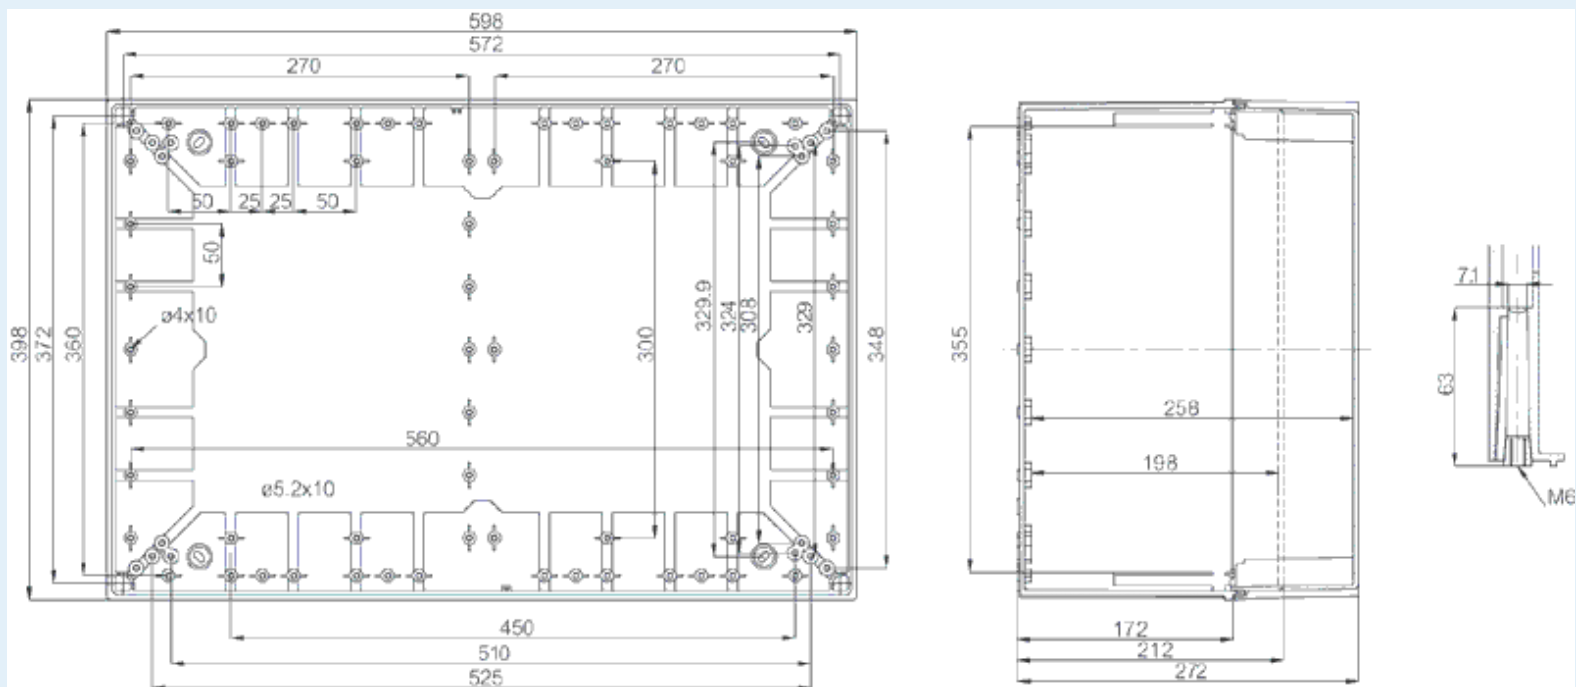

CAB PCQ 604021 T

Sample image

Order symbol : CAB PCQ 604021 T

EAN : 6418074011121

Product nr : 8113078

El. number :

Description : Enclosure, PC

- Finland : 3421926
- Denmark : 8212050756
- Sweden : 2540109

Remarks : Smoked transparent cover

Including : Base with screws for mounting plate/DIN-rail. internal corner plugs. cover with PUR gasket and CS 12137 cover screws.

Dimensions :	Height	Width	Depth
mm :	600	400	210
inch :	23.62	15.75	8.27

Accessories :

- EKIV 64H Mounting plate, for enclosures: (570 x 370 x 1.5)
- PAT 12040 Hinge set (45 x 35 x 25)
- MB 12225 AL Swing door set (20 x 20 x 80)
- EKIV 37 DIN-35 Mounting rail, for enclosures: (366 x 35 x 1.5)