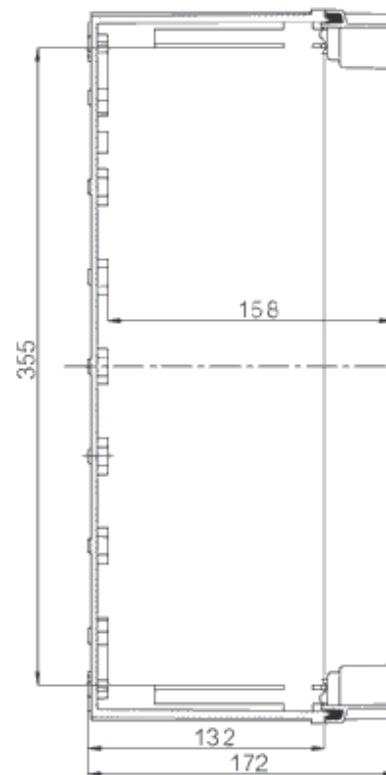

# CAB PCQ 404017 T

Sample image

**Order symbol :** CAB PCQ 404017 T

**EAN :** 6418074011114

**Product nr :** 8113088

**El. number :**

**Description :** Enclosure, PC

- Finland : 3421928
- Denmark : 8212050727
- Sweden : 2540107

**Remarks :** Smoked transparent cover

**Including :** Base with screws for mounting plate/DIN-rail. internal corner plugs. cover with PUR gasket and CS 12137 cover screws.

| Dimensions : | Height | Width | Depth |
|--------------|--------|-------|-------|
| mm :         | 400    | 400   | 170   |
| inch :       | 15.75  | 15.75 | 6.69  |

| Accessories :                      |
|------------------------------------|
| PAT 12040 Hinge set (45 x 35 x 25) |

**Materials :**

|                   |               |
|-------------------|---------------|
| Material :        | Polycarbonate |
| Base colour :     | RAL_7035      |
| Cover colour :    | Smoked grey   |
| Gasket material : | Polyurethane  |

|             |   |
|-------------|---|
| MB 12225 AL | Swing door set<br>(20 x 20 x 80)                          |
| EKIV 37     | DIN-35 Mounting rail, for enclosures:<br>(366 x 35 x 1.5) |
| EKIV 44     | Mounting plate, for enclosures:<br>(370 x 370 x 1.5)      |