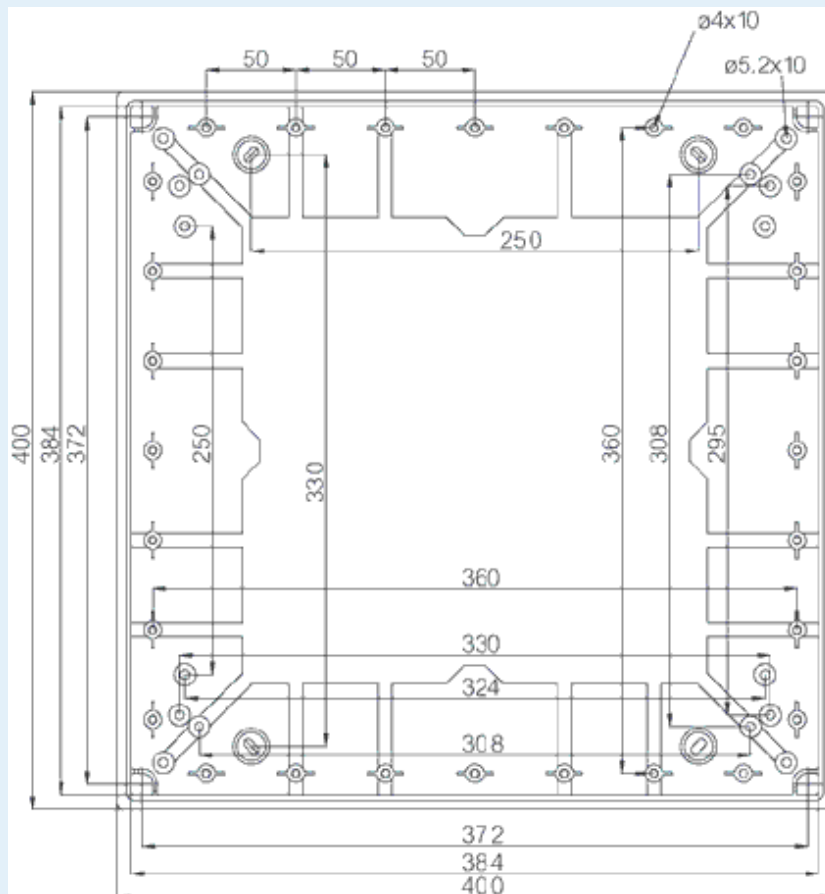

# CAB PCQ 404017 T

Sample image

**Order symbol :** CAB PCQ 404017 T

**EAN :** 6418074011114

**Product nr :** 8113088

**El. number :**

**Description :** Enclosure, PC

- Finland : 3421928
- Denmark : 8212050727
- Sweden : 2540107

**Remarks :** Smoked transparent cover

**Including :** Base with screws for mounting plate/DIN-rail. internal corner plugs. cover with PUR gasket and CS 12137 cover screws.

| Dimensions : | Height | Width | Depth |
|--------------|--------|-------|-------|
| mm :         | 400    | 400   | 170   |
| inch :       | 15.75  | 15.75 | 6.69  |

|             |   |
|-------------|---|
| MB 12225 AL | Swing door set<br>(20 x 20 x 80)                          |
| EKIV 37     | DIN-35 Mounting rail, for enclosures:<br>(366 x 35 x 1.5) |
| EKIV 44     | Mounting plate, for enclosures:<br>(370 x 370 x 1.5)      |