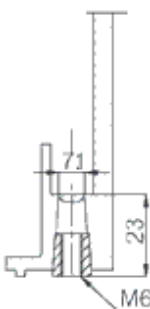

# CAB PCQ 404017 T

Sample image

**Order symbol :** CAB PCQ 404017 T

**EAN :** 6418074011114

**Product nr :** 8113088

**El. number :**

**Description :** Enclosure, PC

- Finland : 3421928
- Denmark : 8212050727
- Sweden : 2540107

**Remarks :** Smoked transparent cover

**Including :** Base with screws for mounting plate/DIN-rail. internal corner plugs. cover with PUR gasket and CS 12137 cover screws.

| Dimensions : | Height | Width | Depth |
|--------------|--------|-------|-------|
| mm :         | 400    | 400   | 170   |
| inch :       | 15.75  | 15.75 | 6.69  |