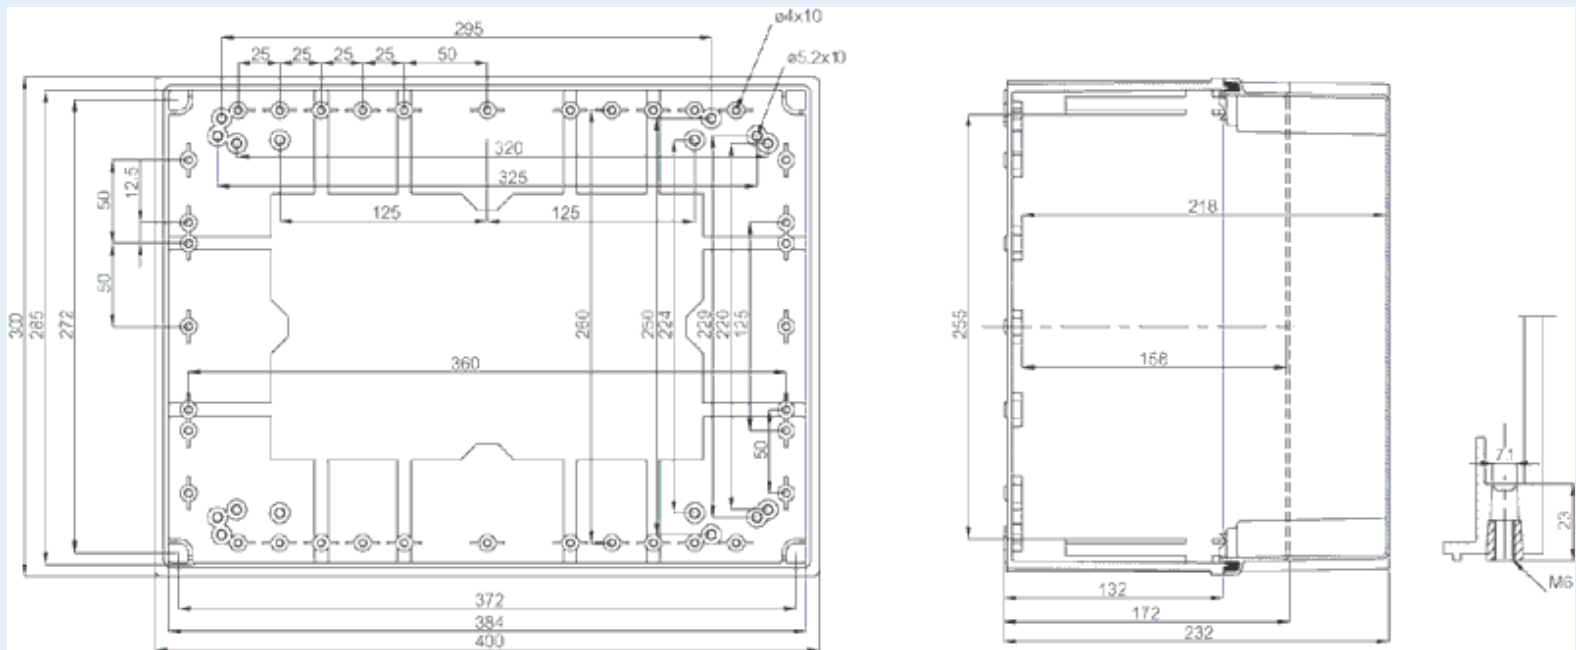

# CAB PCQ 403023 T

Sample image

**Order symbol :** CAB PCQ 403023 T

**Product nr :** 8113158

**Description :** Enclosure, PC

**Remarks :** Smoked transparent cover

**EAN :** 6418074011107

**El. number :**

- Finland : 3421930
- Denmark : 8212054299
- Sweden : 2539200

**Including :** Base with screws for mounting plate/DIN-rail. internal corner plugs. cover with PUR gasket and CS 12137 cover screws.

<b>Dimensions :</b>	<b>Height</b>	<b>Width</b>	<b>Depth</b>
mm :	400	300	230
inch :	15.75	11.81	9.06

## **Accessories :**

PAT 12040	Hinge set (45 x 35 x 25)
MB 12225 AL	Swing door set (20 x 20 x 80)
EKIV 37	DIN-35 Mounting rail, for enclosures: (366 x 35 x 1.5)
EKIV 27	DIN-35 Mounting rail, for enclosures: (266 x 35 x 1.5)
EKIV 43	Mounting plate, for enclosures: (370 x 270 x 1.5)