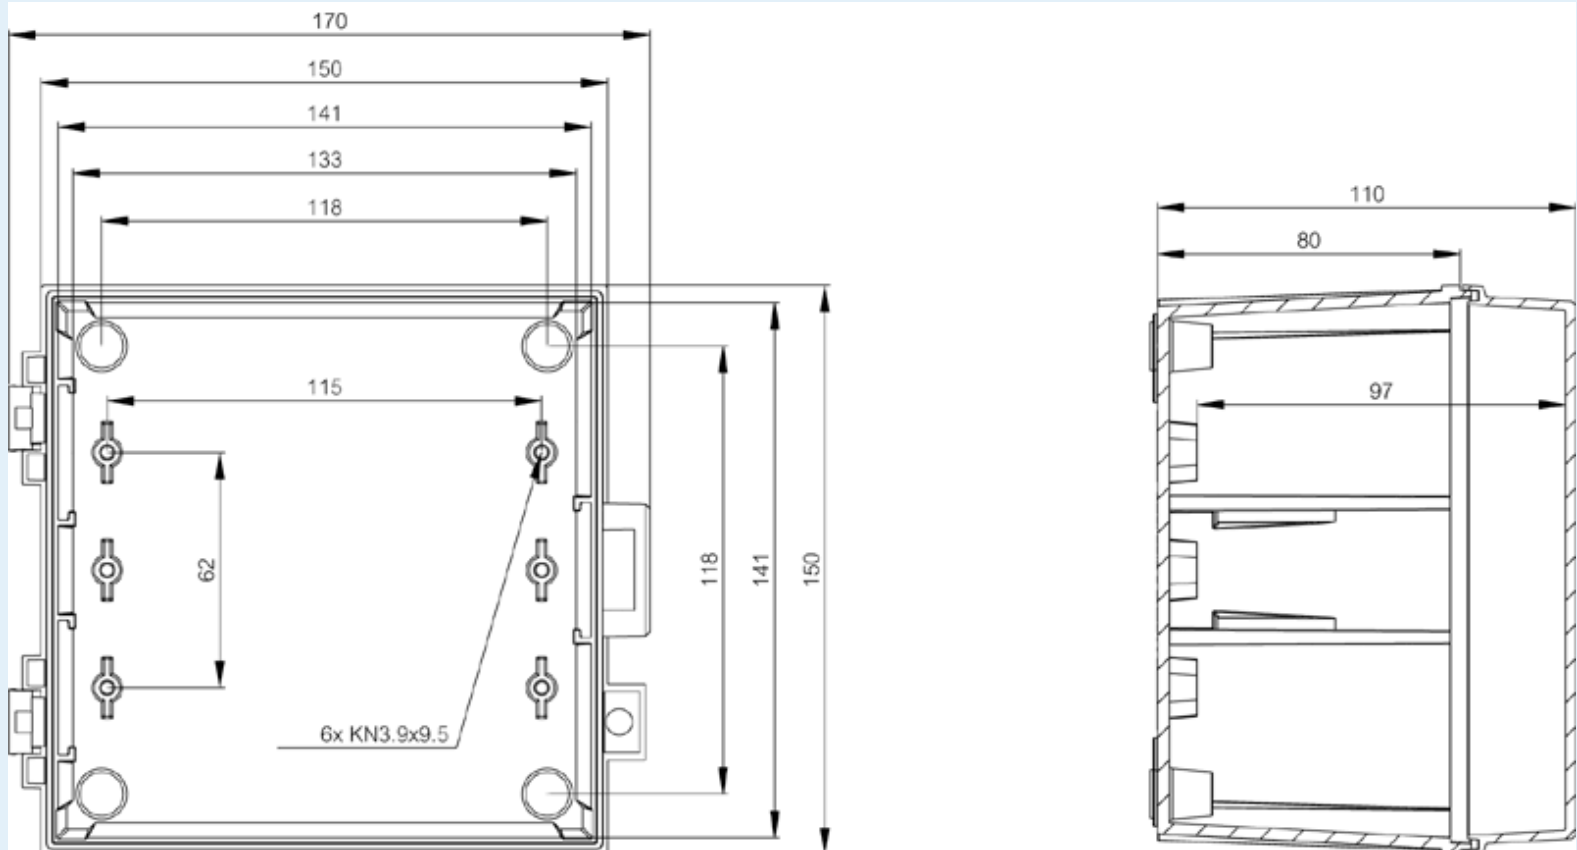

CAB PC 151511 G

Sample image

Order symbol : CAB PC 151511 G

Product nr : 8113320

Description : Cabinet, PC, Grey door

Remarks : Latch on the short side

Including : Cabinet base. door with PUR gasket. latches. screws for mounting plate/ DIN-rail and corner plugs.

EAN : 6418074057891

El. number :

- Finland : 3435914

Dimensions :	Height	Width	Depth
mm :	150	150	110
inch :	5.91	5.91	4.33

Accessories :

TRH 15 DIN-35 Mounting rail, for enclosures:
(122 x 35 x 7)

Materials :