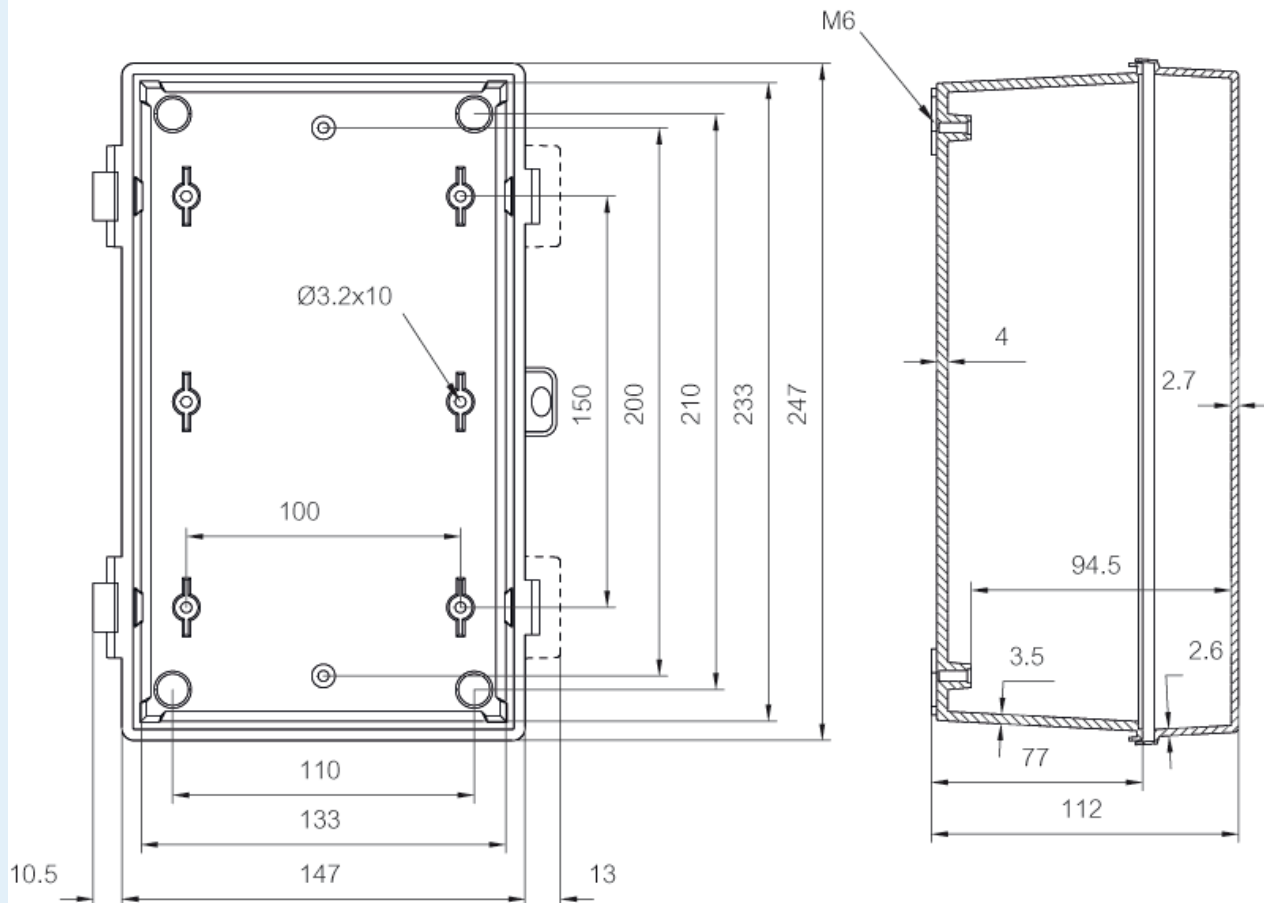

CAB PC 251511 G

Sample image

Order symbol : CAB PC 251511 G

EAN : 6418074048950

Product nr : 8113325

Description : Cabinet, PC, Grey door

Remarks : Latches on the long side

Including : Cabinet base. door with PUR gasket. latches. screws for mounting plate/ DIN-rail and corner plugs.

CAB 250x150x110

Dimensions :

	Height	Width	Depth
mm :	250	150	110
inch :	9.84	5.91	4.33

Materials :

Material :	Polycarbonate
Base colour :	RAL_7035
Cover colour :	RAL 7035 -light grey
Gasket material :	Polyurethane

Temperatures :

Temperature °C (continuous) :	-40 ... 80
Temperature °F (continuous) :	-40 ... 175

Accessories :

EKIV 2515 PL	Mounting plate, plastic, for enclosures: (208 x 125 x 2)
EKIV 2515	Mounting plate, for enclosures: (208 x 125 x 1)