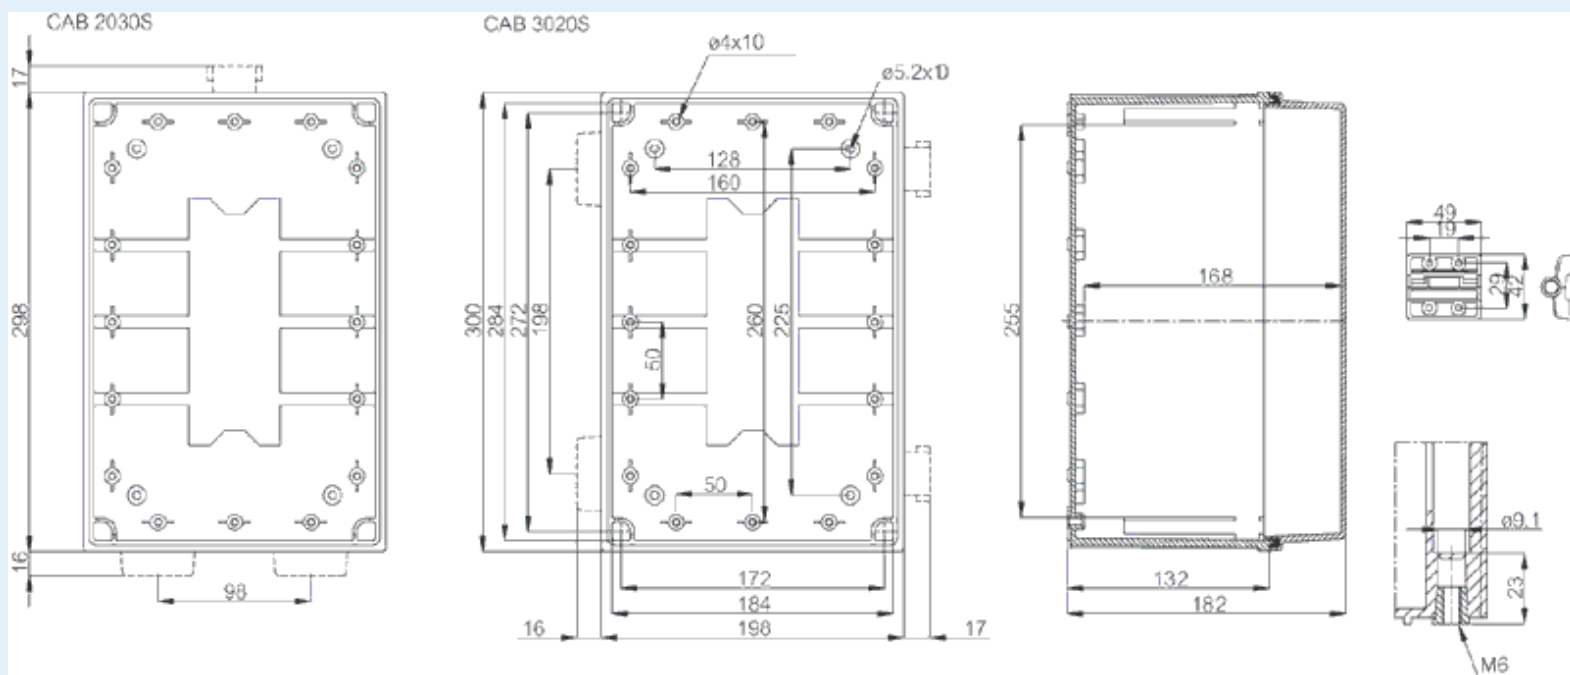

CAB PC 302018 G

Sample image

Order symbol : CAB PC 302018 G

EAN : 6418074020000

Product nr : 8113330

El. number :

Description : Cabinet, PC, Grey door

- Finland : 3424101
- Denmark : 821202027
- Sweden : 2539961

Remarks : Latches on the long side

Including : Cabinet base. door with PUR gasket. latches. screws for mounting plate/ DIN-rail and corner plugs.

Dimensions :

| | Height | Width | Depth |
|--------|--------|-------|-------|
| mm : | 300 | 200 | 180 |
| inch : | 11.81 | 7.87 | 7.09 |

Materials :

| | |
|----------------|----------------------|
| Material : | Polycarbonate |
| Base colour : | RAL_7035 |
| Cover colour : | RAL 7035 -light grey |

Accessories :

| | |
|----------------|--|
| MB 12225 AL | Swing door set (20 x 20 x 80) |
| EKIV 27 | DIN-35 Mounting rail, for enclosures: (266 x 35 x 1.5) |
| FP A 23 | Swing-out door/Front plate (aluminium), for enclosures: (168 x 268 x 1) |
| EKIV 17 | DIN-35 Mounting rail, for enclosures: (166 x 35 x 1.5) |

Gasket material : Polyurethane

EKIV 23 Mounting plate, for enclosures:
(170 x 270 x 1.5)

Temperatures :

Temperature °C (continuous) : -40 ... 80

Temperature °F (continuous) : -40 ... 175

Ratings :

Ingress protection (EN 60529): IP65;