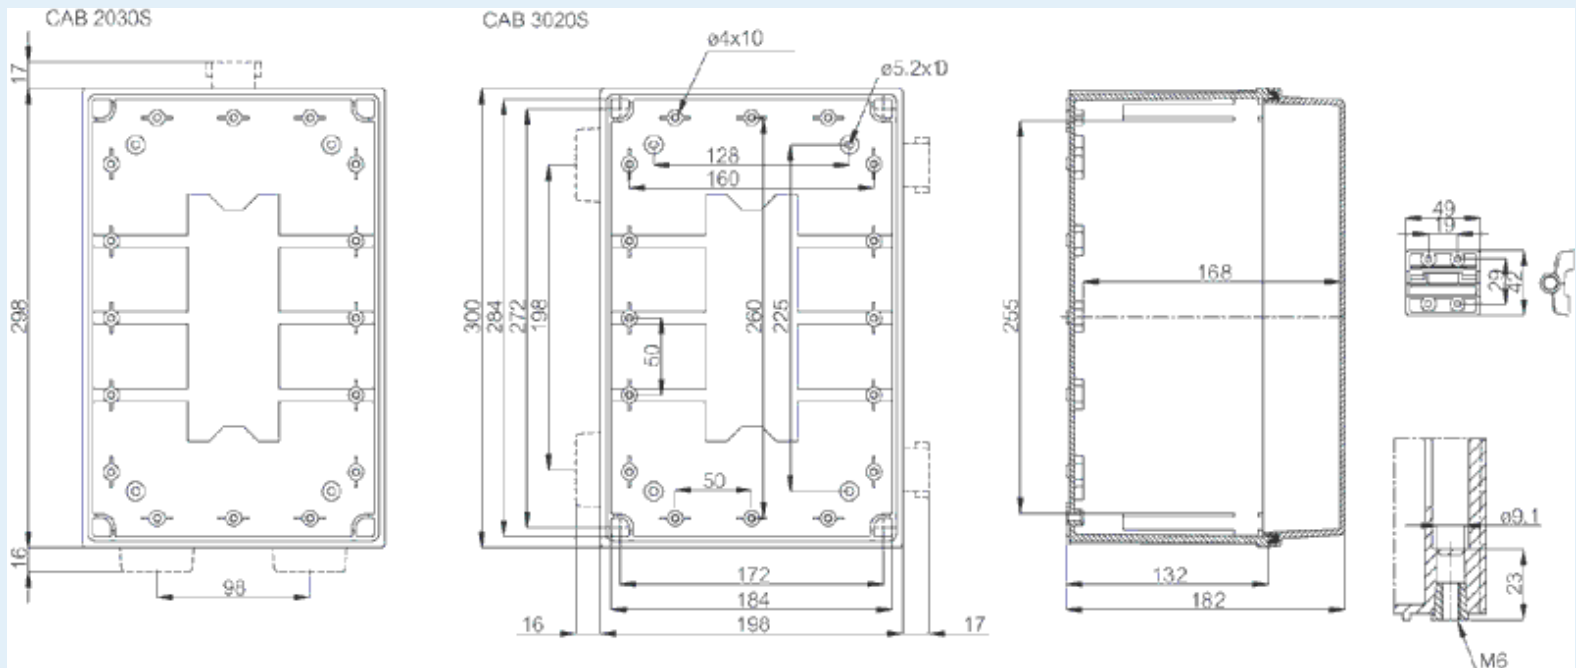

# CAB PC 203018 G

Sample image

**Order symbol :** CAB PC 203018 G

**Product nr :** 8113331

**Description :** Cabinet, PC, Grey door

**Remarks :** Latch on the short side

**EAN :** 6418074020024

**El. number :**

- Finland : 3424103
- Denmark : 8212020401
- Sweden : 2539963

**Including :** Cabinet base. door with PUR gasket. latches. screws for mounting plate/ DIN-rail and corner plugs.

Dimensions :	Height	Width	Depth
mm :	200	300	180
inch :	7.87	11.81	7.09

**Materials :**

Material :	Polycarbonate
Base colour :	RAL_7035
Cover colour :	RAL 7035 -light grey
Gasket material :	Polyurethane

**Accessories :**

MB 12225	Swing door set (20 x 20 x 80)
AL	
EKIV 27	DIN-35 Mounting rail, for enclosures: (266 x 35 x 1.5)
FP A 23	Swing-out door/Front plate (aluminium), for enclosures: (168 x 268 x 1)
EKIV 17	DIN-35 Mounting rail, for enclosures: (166 x 35 x 1.5)
EKIV 23	Mounting plate, for enclosures: (170 x 270 x 1.5)