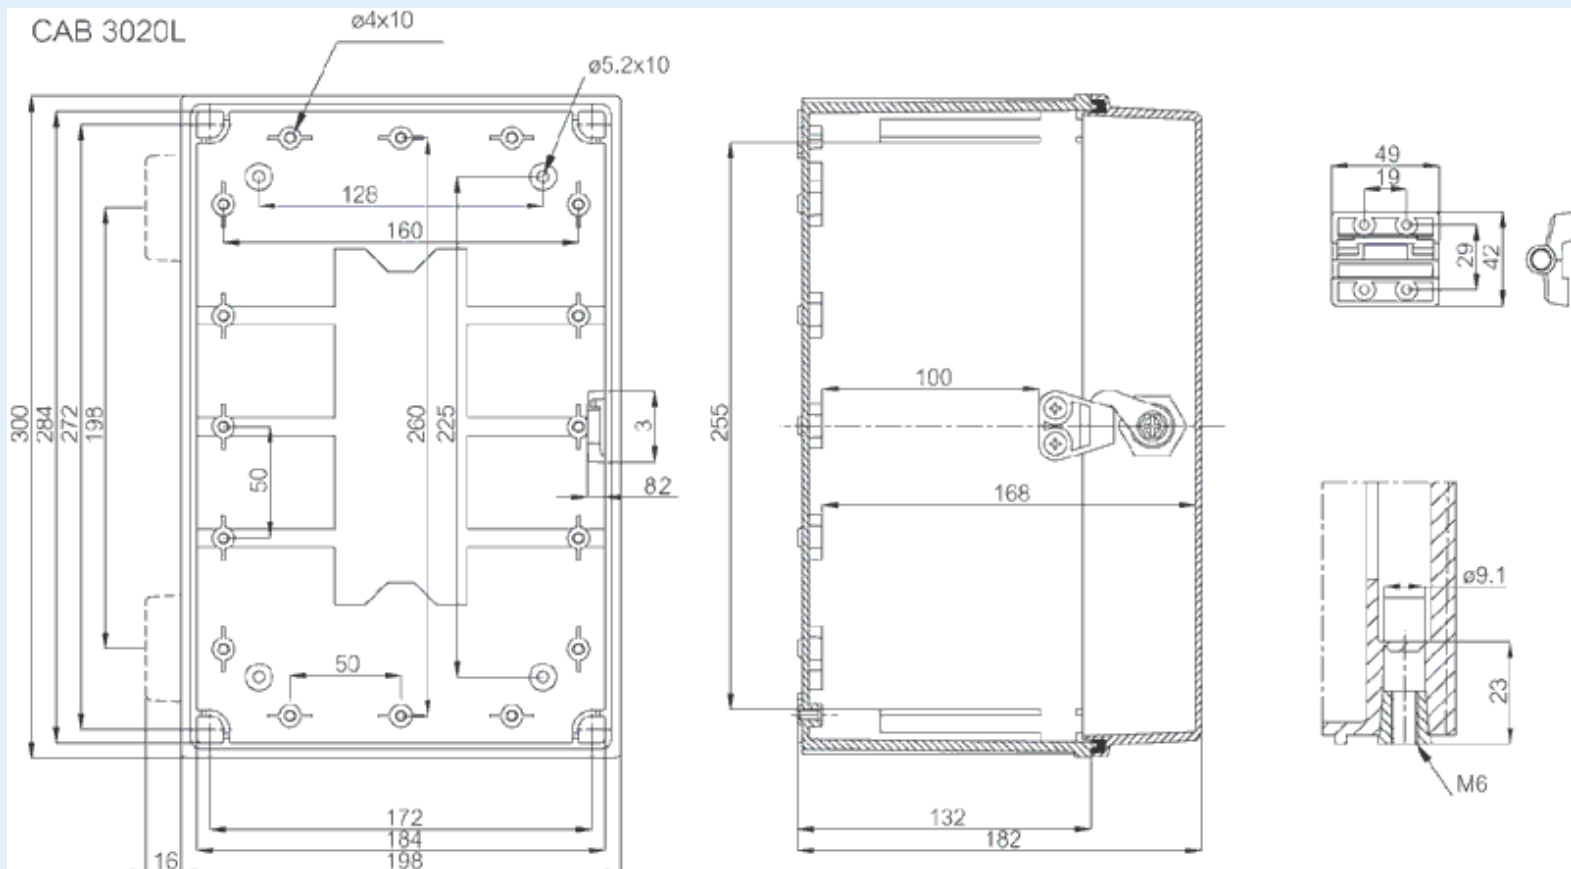

CAB PC 302018 G3B

Sample image

Order symbol : CAB PC 302018 G3B

EAN : 6418074020048

Product nr : 8113332

El. number :

Description : Cabinet, PC, Grey door

- Finland : 3424105
- Denmark : 8212019205
- Sweden : 2539965

Remarks : Lock on the long side

Including : Cabinet base. door with PUR gasket. 3mm double bit lock(s) with key. screws for mounting plate/DIN-rail and corner plugs.

CAB 3020L

| Dimensions : | Height | Width | Depth |
|--------------|--------|-------|-------|
| mm : | 300 | 200 | 180 |
| inch : | 11.81 | 7.87 | 7.09 |

Accessories :

- MB 12225 Swing door set (20 x 20 x 80)
- AL
- EKIV 27 DIN-35 Mounting rail, for enclosures:

Materials :

| | |
|-------------------|----------------------|
| Material : | Polycarbonate |
| Base colour : | RAL_7035 |
| Cover colour : | RAL 7035 -light grey |
| Gasket material : | Polyurethane |

Temperatures :

| | |
|-------------------------------|-------------|
| Temperature °C (continuous) : | -40 ... 80 |
| Temperature °F (continuous) : | -40 ... 175 |

(266 x 35 x 1.5)

| | |
|---------|--|
| FP A 23 | Swing-out door/Front plate (aluminium), for enclosures: (168 x 268 x 1) |
| EKIV 17 | DIN-35 Mounting rail, for enclosures: (166 x 35 x 1.5) |
| EKIV 23 | Mounting plate, for enclosures: (170 x 270 x 1.5) |