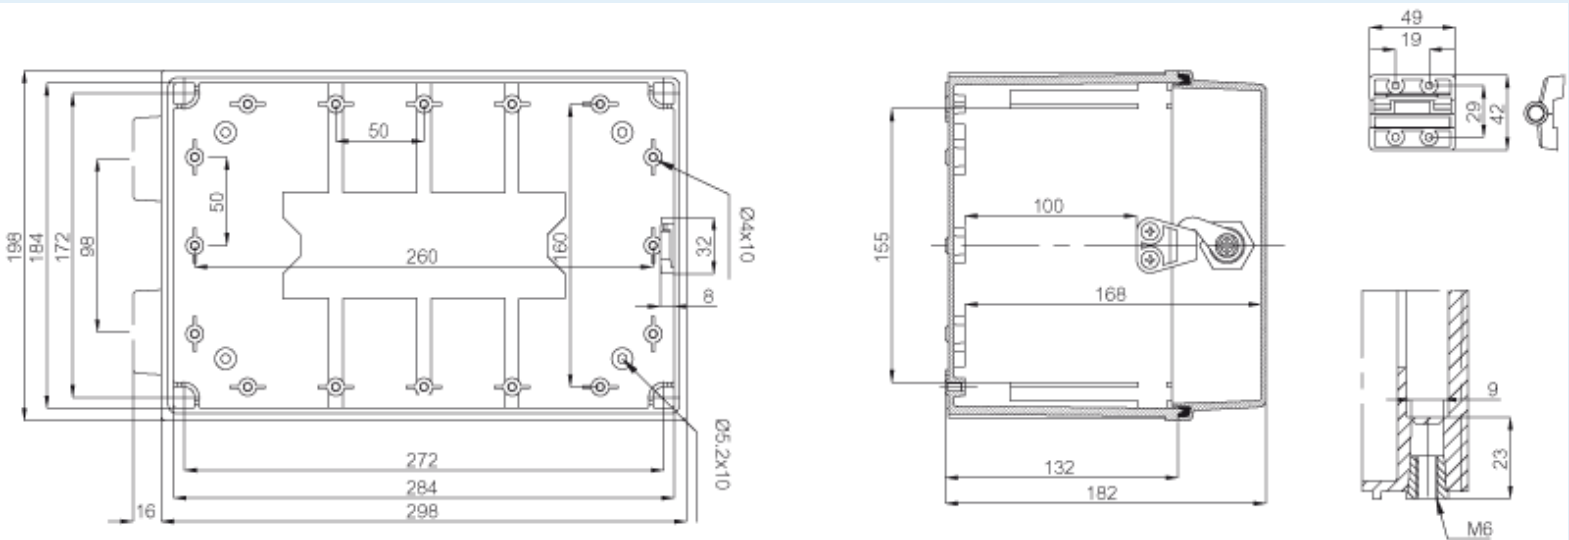

# CAB PC 203018 G3B

**FIBOX**  
Enclosing innovations

Sample image

**Order symbol :** CAB PC 203018 G3B

**EAN :** 6418074012586

**Product nr :** 8113334

**El. number :**

**Description :** Cabinet, PC, Grey door

- Finland : 3420394
- Denmark : 8212050633

**Remarks :** Lock on the short side

**Including :** Cabinet base, door with PUR gasket, 3mm double bit lock(s) with key, screws for mounting plate/DIN-rail and corner plugs.

Dimensions :	Height	Width	Depth
mm :	200	300	180
inch :	7.87	11.81	7.09