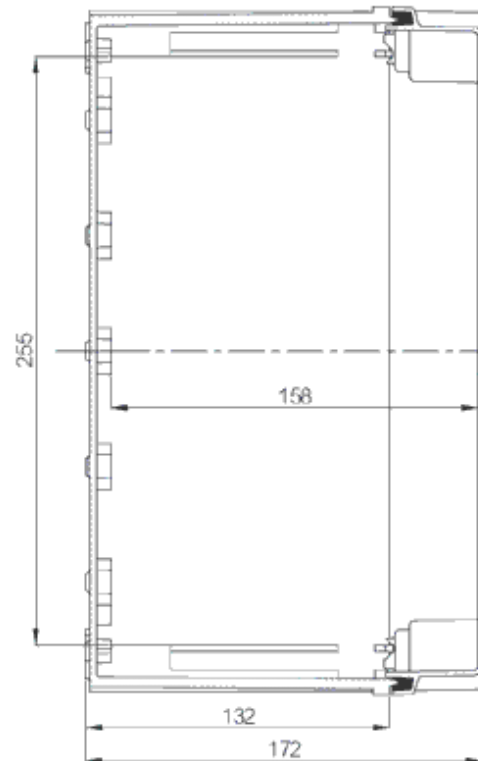

# CAB PCQ 302017 G

**FIBOX**  
Enclosing innovations

Sample image

**Order symbol :** CAB PCQ 302017 G

**Product nr :** 8113338

**Description :** Enclosure, PC

**Remarks :** Grey cover

**EAN :** 6418074011145

**El. number :**

- Finland : 3421970
- Denmark : 8212050659
- Sweden : 2539106

**Including :** Base with screws for mounting plate/DIN-rail. internal corner plugs. cover with PUR gasket and CS 12137 cover screws.

Dimensions :	Height	Width	Depth
mm :	300	200	170
inch :	11.81	7.87	6.69

**Temperatures :**

Temperature °C (continuous) :	-40 ... 80
Temperature °F (continuous) :	-40 ... 175

EKIV 27	DIN-35 Mounting rail, for enclosures: (266 x 35 x 1.5)
FP A 23	Swing-out door/Front plate (aluminium), for enclosures: (168 x 268 x 1)
EKIV 17	DIN-35 Mounting rail, for enclosures: (166 x 35 x 1.5)
EKIV 23	Mounting plate, for enclosures: (170 x 270 x 1.5)