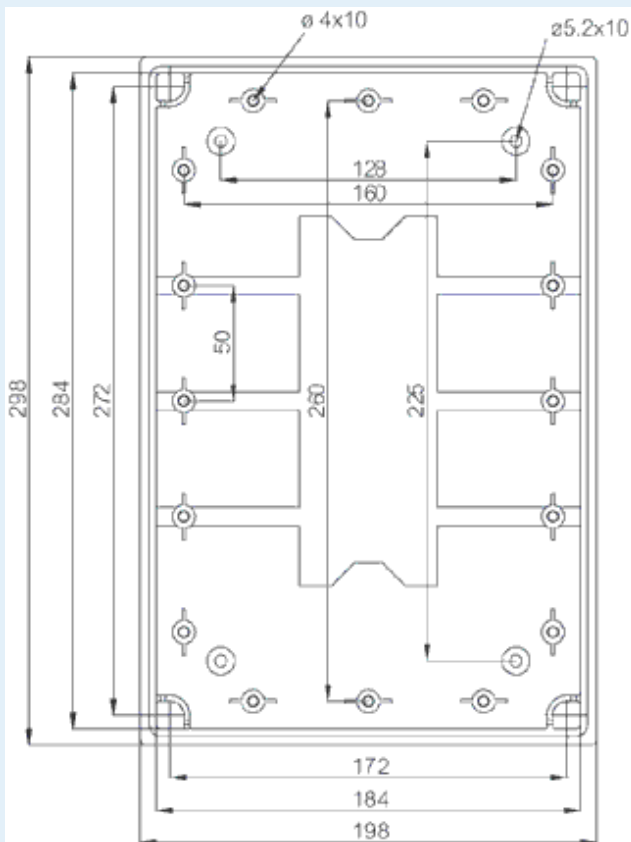

# CAB PCQ 302017 G

**FIBOX**  
Enclosing innovations

Sample image

**Order symbol :** CAB PCQ 302017 G

**Product nr :** 8113338

**Description :** Enclosure, PC

**Remarks :** Grey cover

**EAN :** 6418074011145

**El. number :**

- Finland : 3421970
- Denmark : 8212050659
- Sweden : 2539106

**Including :** Base with screws for mounting plate/DIN-rail. internal corner plugs. cover with PUR gasket and CS 12137 cover screws.

Dimensions :	Height	Width	Depth
mm :	300	200	170
inch :	11.81	7.87	6.69

**Temperatures :**

Temperature °C (continuous) :	-40 ... 80
Temperature °F (continuous) :	-40 ... 175

EKIV 27	DIN-35 Mounting rail, for enclosures: (266 x 35 x 1.5)
FP A 23	Swing-out door/Front plate (aluminium), for enclosures: (168 x 268 x 1)
EKIV 17	DIN-35 Mounting rail, for enclosures: (166 x 35 x 1.5)
EKIV 23	Mounting plate, for enclosures: (170 x 270 x 1.5)