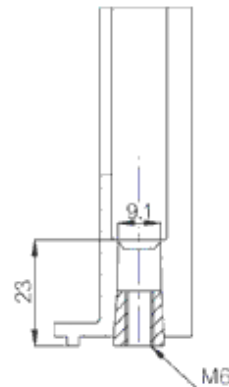

# CAB PCQ 302017 G

**FIBOX**  
Enclosing innovations

Sample image

**Order symbol :** CAB PCQ 302017 G

**Product nr :** 8113338

**Description :** Enclosure, PC

**Remarks :** Grey cover

**EAN :** 6418074011145

**El. number :**

- Finland : 3421970
- Denmark : 8212050659
- Sweden : 2539106

**Including :** Base with screws for mounting plate/DIN-rail. internal corner plugs. cover with PUR gasket and CS 12137 cover screws.

Dimensions :	Height	Width	Depth
mm :	300	200	170
inch :	11.81	7.87	6.69