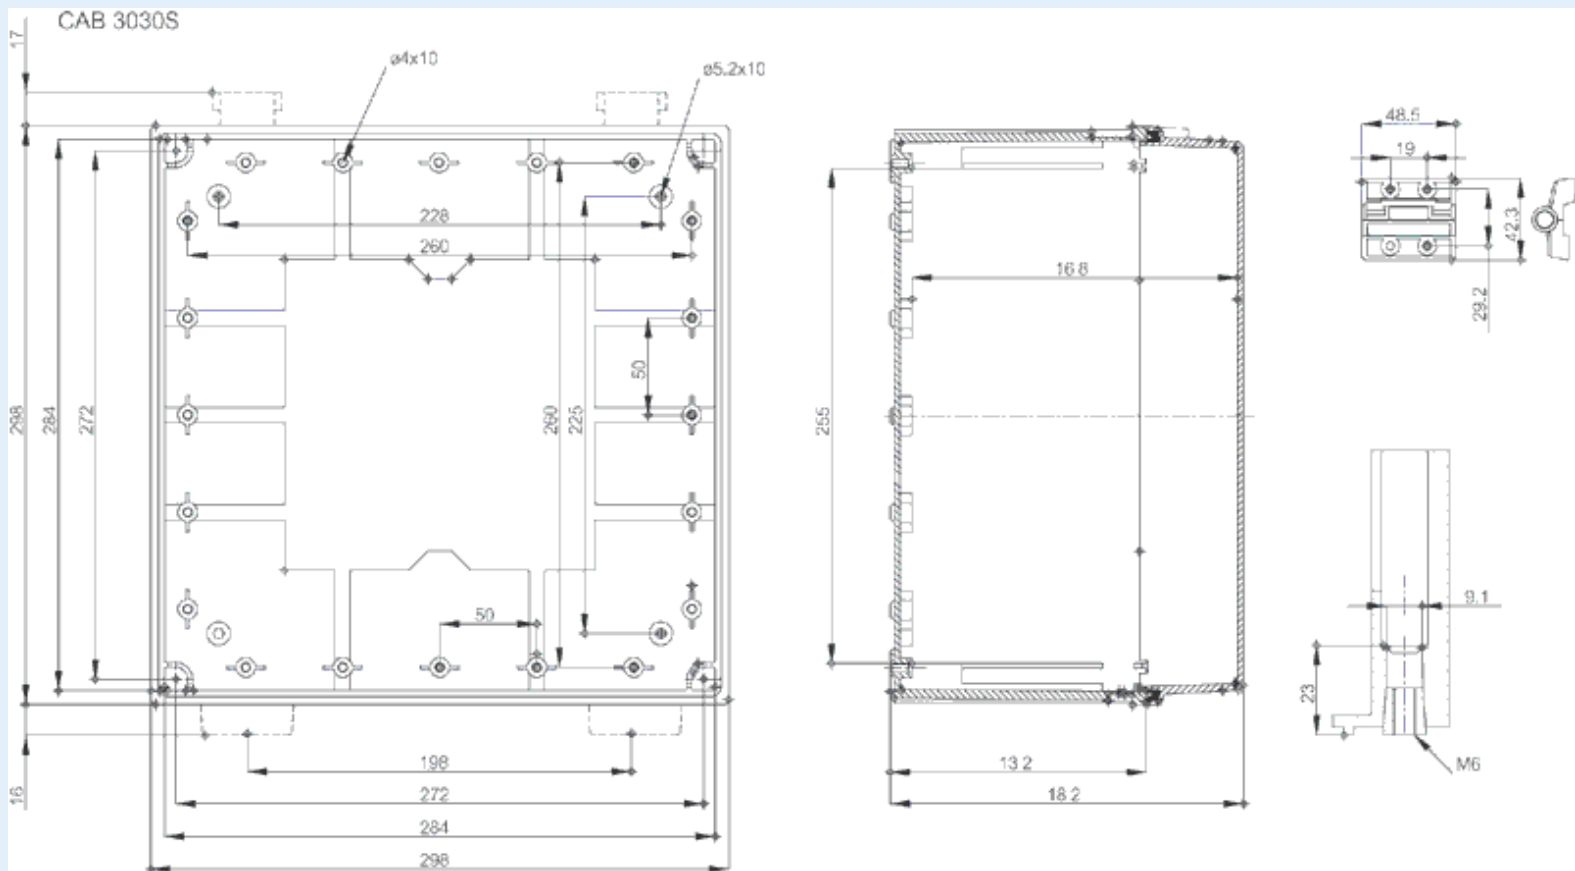

CAB PC 303018 G

Sample image

Order symbol : CAB PC 303018 G

EAN : 6418074020123

Product nr : 8113340

El. number :

Description : Cabinet, PC, Grey door

- Finland : 3424107
- Denmark : 8212020223
- Sweden : 2539967

Remarks : Latches on the long side

Including : Cabinet base. door with PUR gasket. latches. screws for mounting plate/ DIN-rail and corner plugs.

Dimensions :	Height	Width	Depth
mm :	300	300	180
inch :	11.81	11.81	7.09

Accessories :

- EKIV 33 Mounting plate, for enclosures: (270 x 270 x 1.5)
- MB 12225 Swing door set

Materials :

Material :	Polycarbonate
Base colour :	RAL_7035
Cover colour :	RAL 7035 -light grey
Gasket material :	Polyurethane

AL	(20 x 20 x 80)
FP A 33	Swing-out door/Front plate (aluminium), for enclosures: (268 x 268 x 1)
EKIV 27	DIN-35 Mounting rail, for enclosures: (266 x 35 x 1.5)

Temperatures :

Temperature °C (continuous) :	-40 ... 80
Temperature °F (continuous) :	-40 ... 175