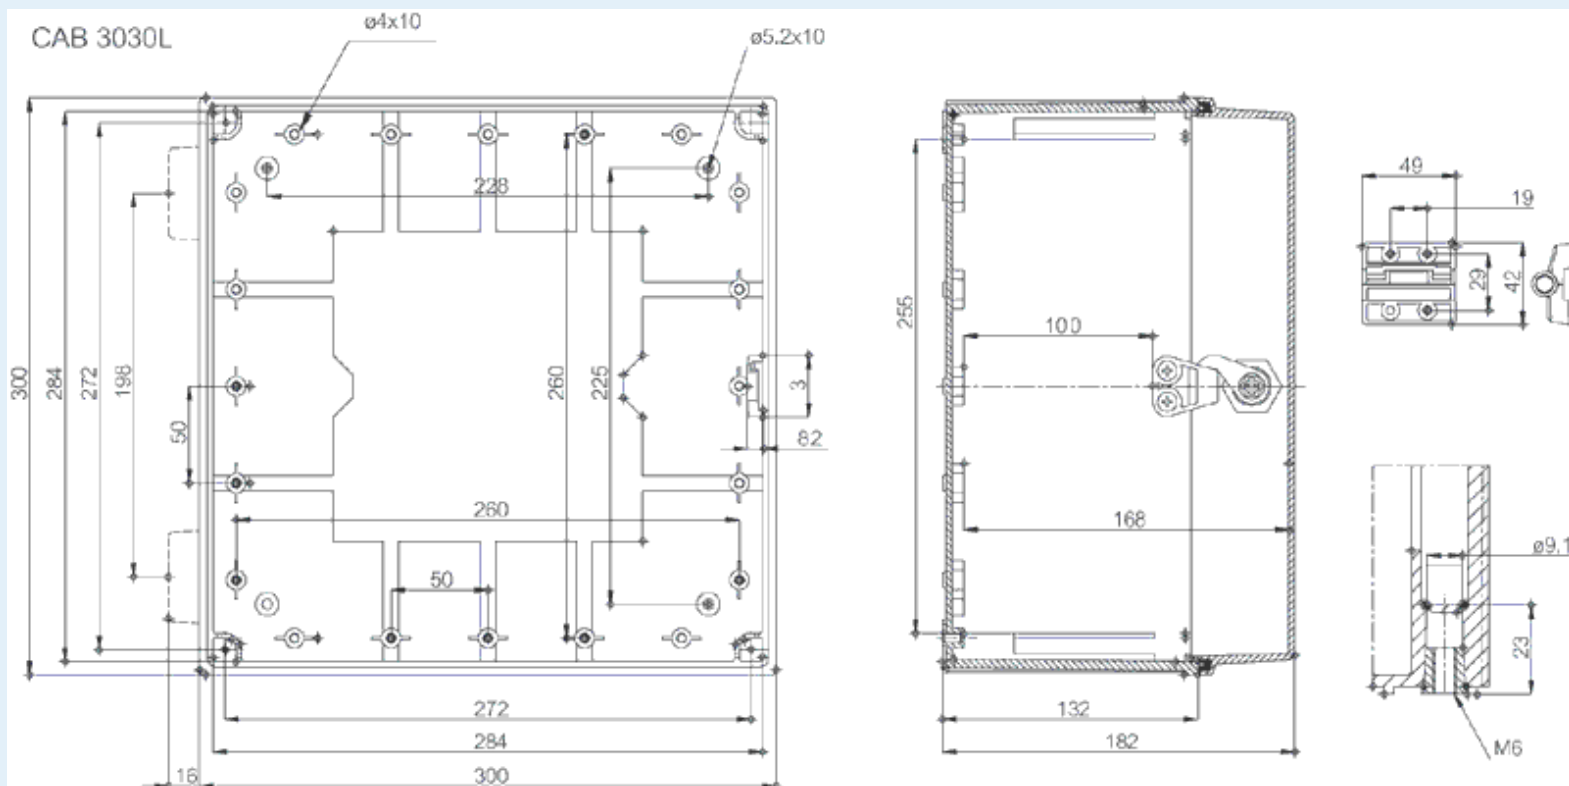

CAB PC 303018 G3B

Sample image

Order symbol : CAB PC 303018 G3B

EAN : 6418074020147

Product nr : 8113342

El. number :

Description : Cabinet, PC, Grey door

- Finland : 3424111
- Denmark : 8212019221
- Sweden : 2539969

Remarks : Lock on the long side

Including : Cabinet base, door with PUR gasket, 3mm double bit lock(s) with key, screws for mounting plate/DIN-rail and corner plugs.

CAB 3030L

Dimensions :

	Height	Width	Depth
mm :	300	300	180
inch :	11.81	11.81	7.09

Materials :

Accessories :

EKIV 33	Mounting plate, for enclosures: (270 x 270 x 1.5)
MB 12225 AL	Swing door set (20 x 20 x 80)
FP A 33	Swing-out door/Front plate (aluminium), for enclosures:

Material : Polycarbonate
Base colour : RAL_7035
Cover colour : RAL 7035 -light grey
Gasket material : Polyurethane

Temperatures :

Temperature °C (continuous) : -40 ... 80
Temperature °F (continuous) : -40 ... 175

(268 x 268 x 1)

EKIV 27 DIN-35 Mounting rail, for enclosures:
(266 x 35 x 1.5)

Ratings :

Ingress protection (EN 60529): IP65;
Impact Resistance (EN 62262): IK08;
electrical_insulation : Totally insulated
Halogen free (DIN/VDE 0472, Part 815) : Yes
UV resistance : UL 746C
Flammability Rating : UL 94 V0
Glow Wire Test (IEC 695-2-1) °C : 960C