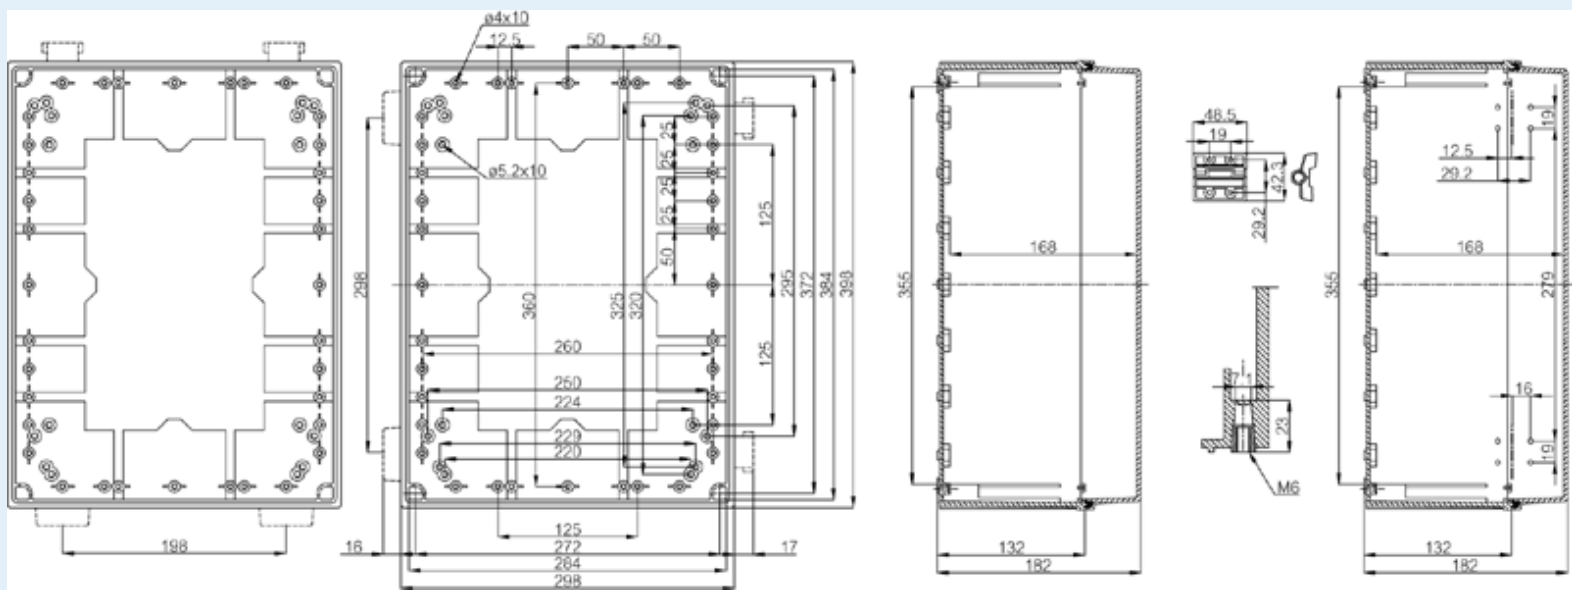

CAB PC 403018 G

FIBOX
Enclosing innovations

Sample image

Order symbol : CAB PC 403018 G

Product nr : 8113350

Description : Cabinet, PC, Grey door

Remarks : Latches on the long side

EAN : 6418074020208

El. number :

- Finland : 3424114
- Denmark : 8212020249
- Sweden : 2539971

Including : Cabinet base. door with PUR gasket. latches. screws for mounting plate/
DIN-rail and corner plugs.

Dimensions :	Height	Width	Depth
mm :	400	300	180
inch :	15.75	11.81	7.09

Materials :

Material :	Polycarbonate
Base colour :	RAL_7035
Cover colour :	RAL 7035 -light grey
Gasket material :	Polyurethane

Accessories :

MB 12225	Swing door set (20 x 20 x 80)
AL	
EKIV 37	DIN-35 Mounting rail, for enclosures: (366 x 35 x 1.5)
EKIV 27	DIN-35 Mounting rail, for enclosures: (266 x 35 x 1.5)
EKIV 43	Mounting plate, for enclosures: (370 x 270 x 1.5)
FP A 43	Swing-out door/Front plate (aluminium), for enclosures: (268 x 368 x 1)