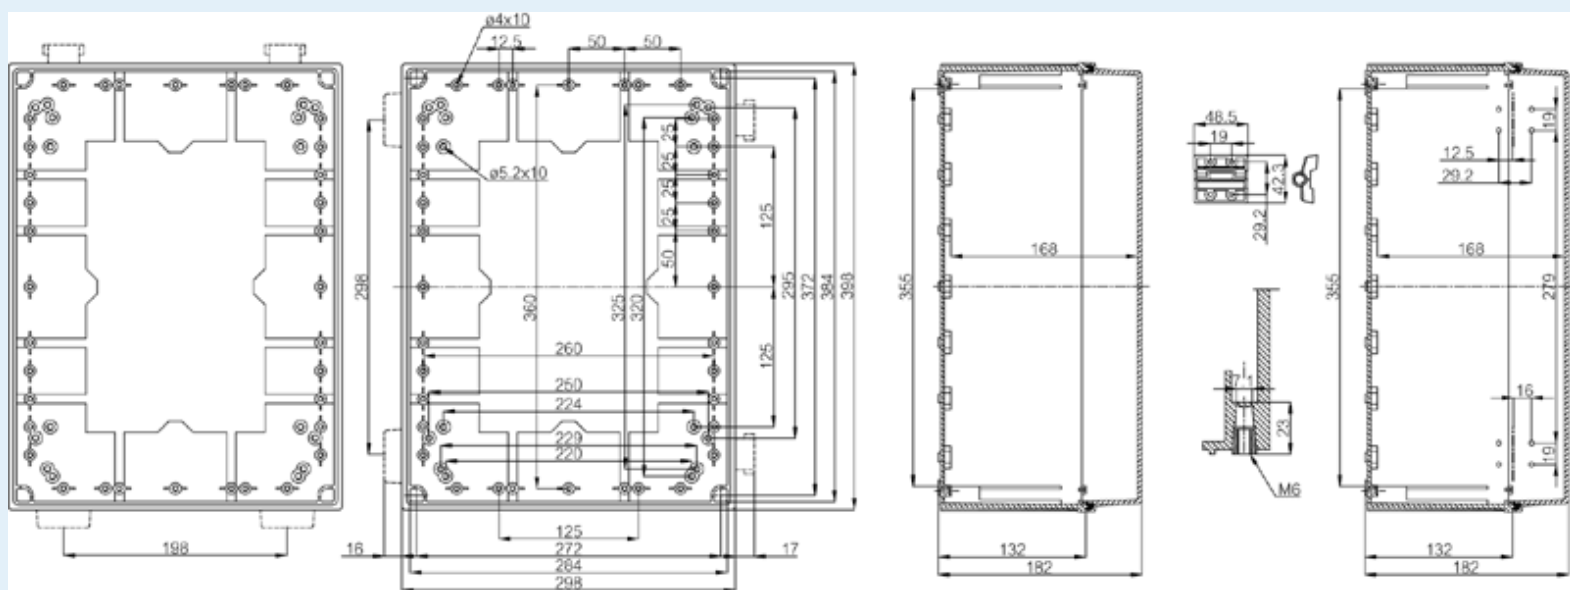

CAB PC 304018 G

FIBOX
Enclosing innovations

Sample image

Order symbol : CAB PC 304018 G

Product nr : 8113351

Description : Cabinet, PC, Grey door

Remarks : Latches on the short side

EAN : 6418074020222

El. number :

- Finland : 3424116
- Denmark : 8212020427
- Sweden : 2539973

Including : Cabinet base. door with PUR gasket. latches. screws for mounting plate/ DIN-rail and corner plugs.

Dimensions :

	Height	Width	Depth
mm :	300	400	180
inch :	11.81	15.75	7.09

Materials :

Material :	Polycarbonate
Base colour :	RAL_7035
Cover colour :	RAL 7035 -light grey
Gasket material :	Polyurethane

Accessories :

MB 12225	Swing door set (20 x 20 x 80)
AL	
EKIV 37	DIN-35 Mounting rail, for enclosures: (366 x 35 x 1.5)
EKIV 27	DIN-35 Mounting rail, for enclosures: (266 x 35 x 1.5)
EKIV 43	Mounting plate, for enclosures: (370 x 270 x 1.5)
FP A 43	Swing-out door/Front plate (aluminium), for enclosures: (268 x 368 x 1)