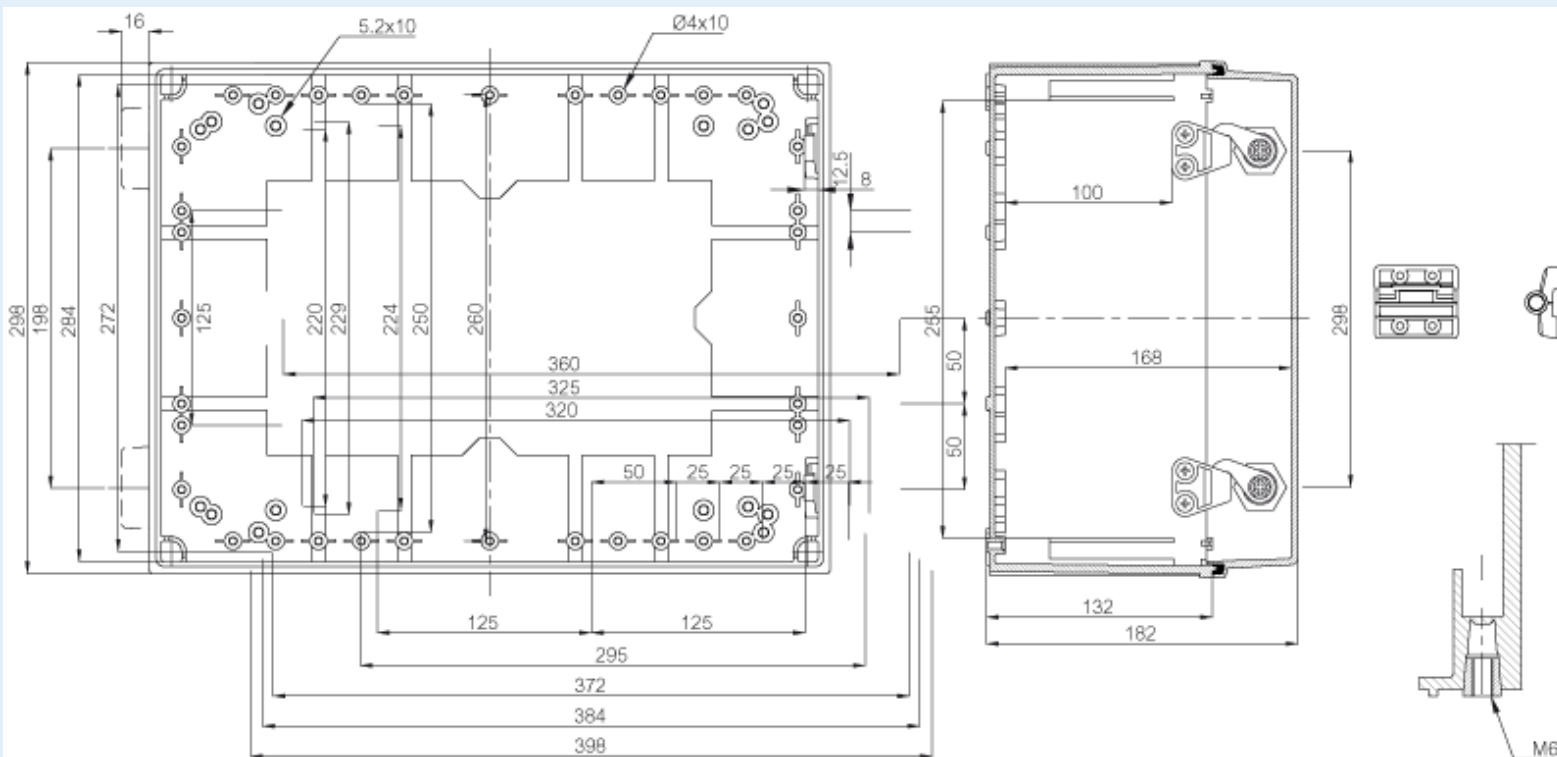

CAB PC 304018 G3B

FIBOX
Enclosing innovations

Sample image

Order symbol : CAB PC 304018 G3B

Product nr : 8113354

Description : Cabinet, PC, Grey door

Remarks : Locks on the short side

EAN : 6418074012593

El. number :

- Finland : 3420398
- Denmark : 8212019836

Including : Cabinet base, door with PUR gasket, 3mm double bit lock(s) with key, screws for mounting plate/DIN-rail and corner plugs.

Dimensions :

	Height	Width	Depth
mm :	300	400	180
inch :	15.75	11.81	7.09

Materials :

Accessories :

MB 12225 AL	Swing door set (20 x 20 x 80)
EKIV 37	DIN-35 Mounting rail, for enclosures: (366 x 35 x 1.5)
EKIV 27	DIN-35 Mounting rail, for enclosures: (266 x 35 x 1.5)

Material :	Polycarbonate
Base colour :	RAL_7035
Cover colour :	RAL 7035 -light grey
Gasket material :	Polyurethane