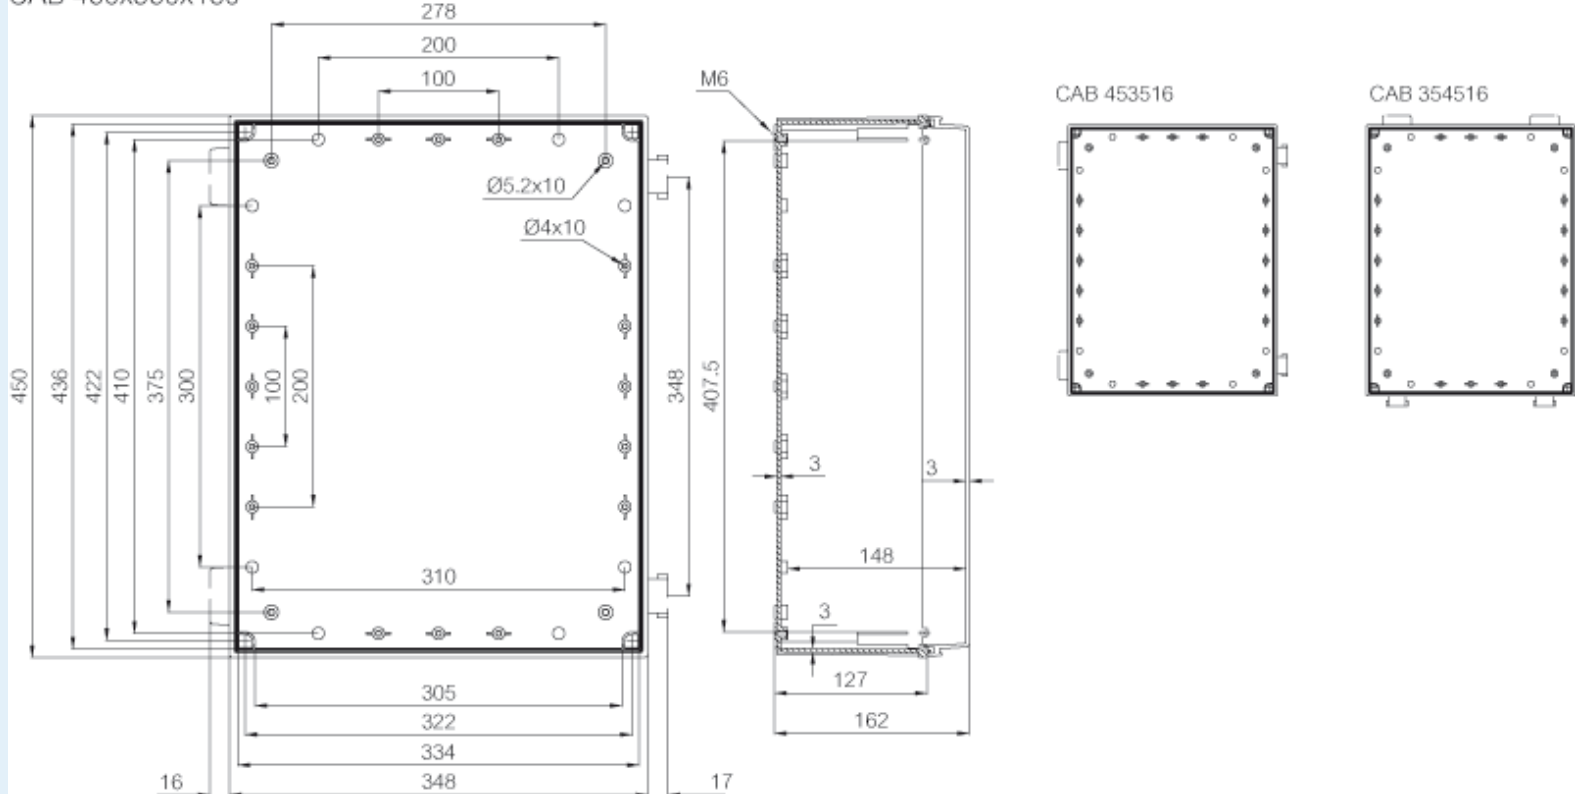

CAB PC 354516 G

Sample image

Order symbol : CAB PC 354516 G

EAN : 6418074049124

Product nr : 8113356

Description : Cabinet, PC, Grey door

Remarks : Latches on the short side

Including : Cabinet base. door with PUR gasket. latches. screws for mounting plate/ DIN-rail and corner plugs.

CAB 450x350x160

Dimensions :	Height	Width	Depth
mm :	350	450	160

Ratings :	
Ingress protection (EN 60529):	IP65;

inch : 13.78 17.72 6.3

Materials :

Material : Polycarbonate
Base colour : RAL_7035
Cover colour : RAL 7035 -light grey
Gasket material : Polyurethane