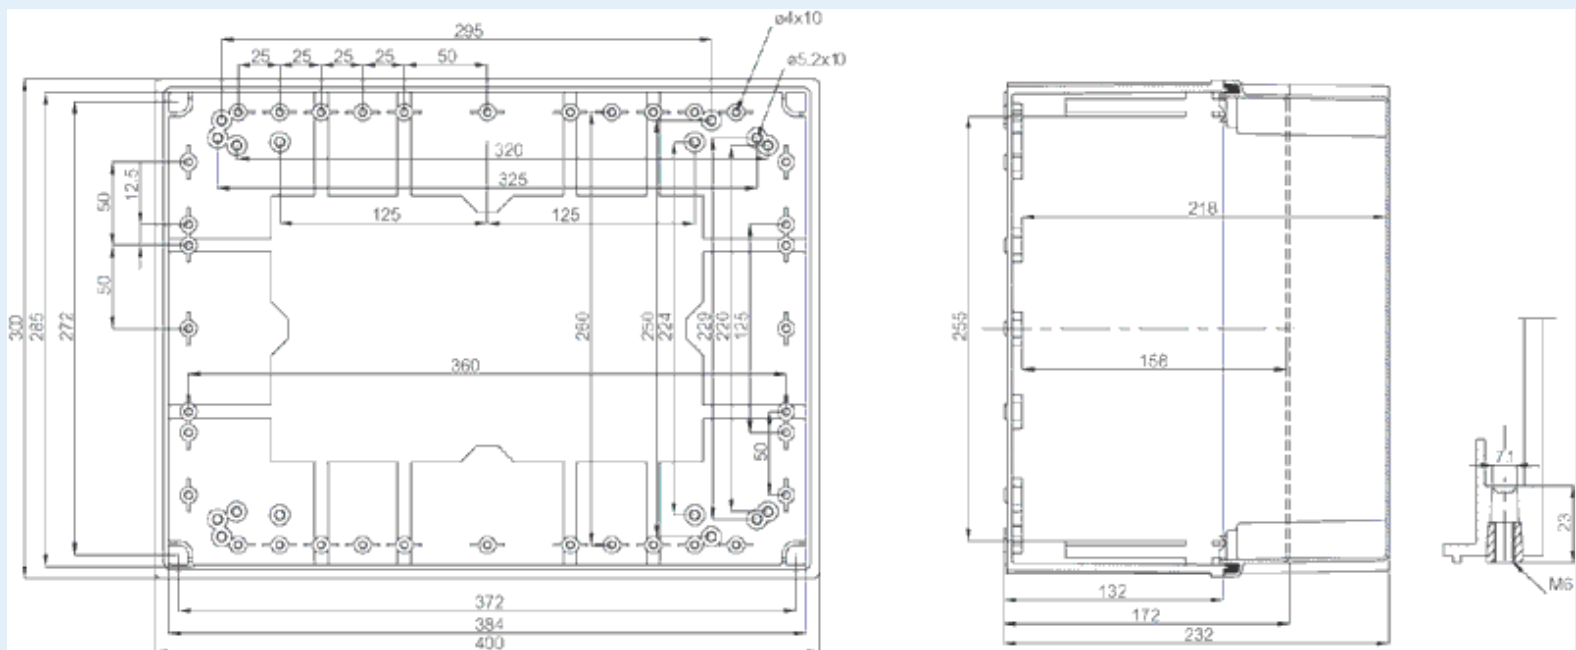

# CAB PCQ 403017 G

Sample image

**Order symbol :** CAB PCQ 403017 G

**EAN :** 6418074011169

**Product nr :** 8113358

**El. number :**

**Description :** Enclosure, PC

- Finland : 3421974
- Denmark : 8212050691
- Sweden : 2539122

**Remarks :** Grey cover

**Including :** Base with screws for mounting plate/DIN-rail. internal corner plugs. cover with PUR gasket and CS 12137 cover screws.

Dimensions :	Height	Width	Depth
mm :	400	300	170
inch :	15.75	11.81	6.69

## Accessories :

PAT 12040	Hinge set (45 x 35 x 25)
MB 12225 AL	Swing door set (20 x 20 x 80)
EKIV 37	DIN-35 Mounting rail, for enclosures: (366 x 35 x 1.5)
EKIV 27	DIN-35 Mounting rail, for enclosures: (266 x 35 x 1.5)
EKIV 43	Mounting plate, for enclosures: (370 x 270 x 1.5)