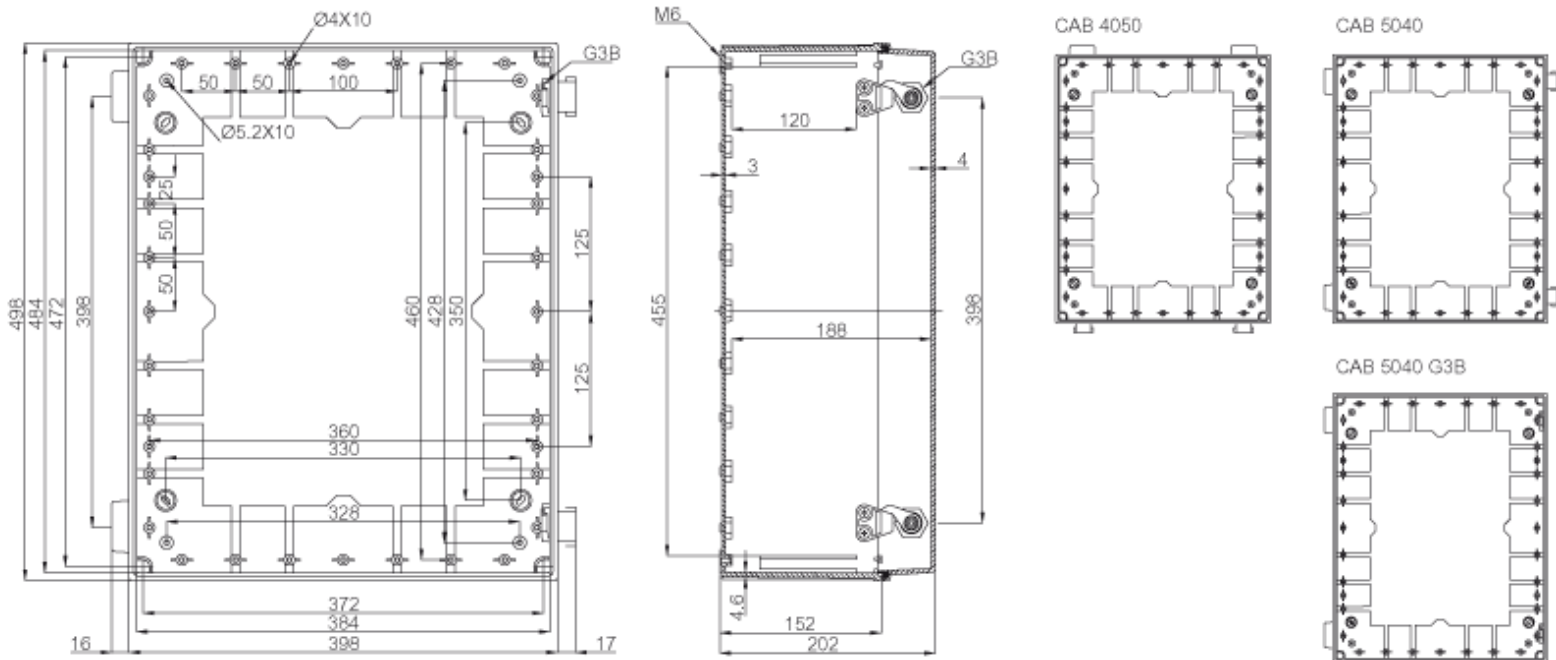

CAB PC 405020 G

Sample image

Order symbol : CAB PC 405020 G

Product nr : 8113361

Description : Cabinet, PC, Grey door

Remarks : Latches on the short side

EAN : 6418074020345

El. number :

- Finland : 3424122
- Denmark : 8212020443
- Sweden : 2539979

Including : Cabinet base. door with PUR gasket. latches. screws for mounting plate/ DIN-rail and corner plugs.

CAB 500x400x200

Dimensions :	Height	Width	Depth
mm :	400	500	200
inch :	15.75	19.69	7.87

Base colour : RAL_7035
Cover colour : RAL 7035 -light grey
Gasket material : Polyurethane

Glow Wire Test (IEC 695-2-1) °C : 960C

Temperatures :

Temperature °C (continuous) : -40 ... 80
Temperature °F (continuous) : -40 ... 175