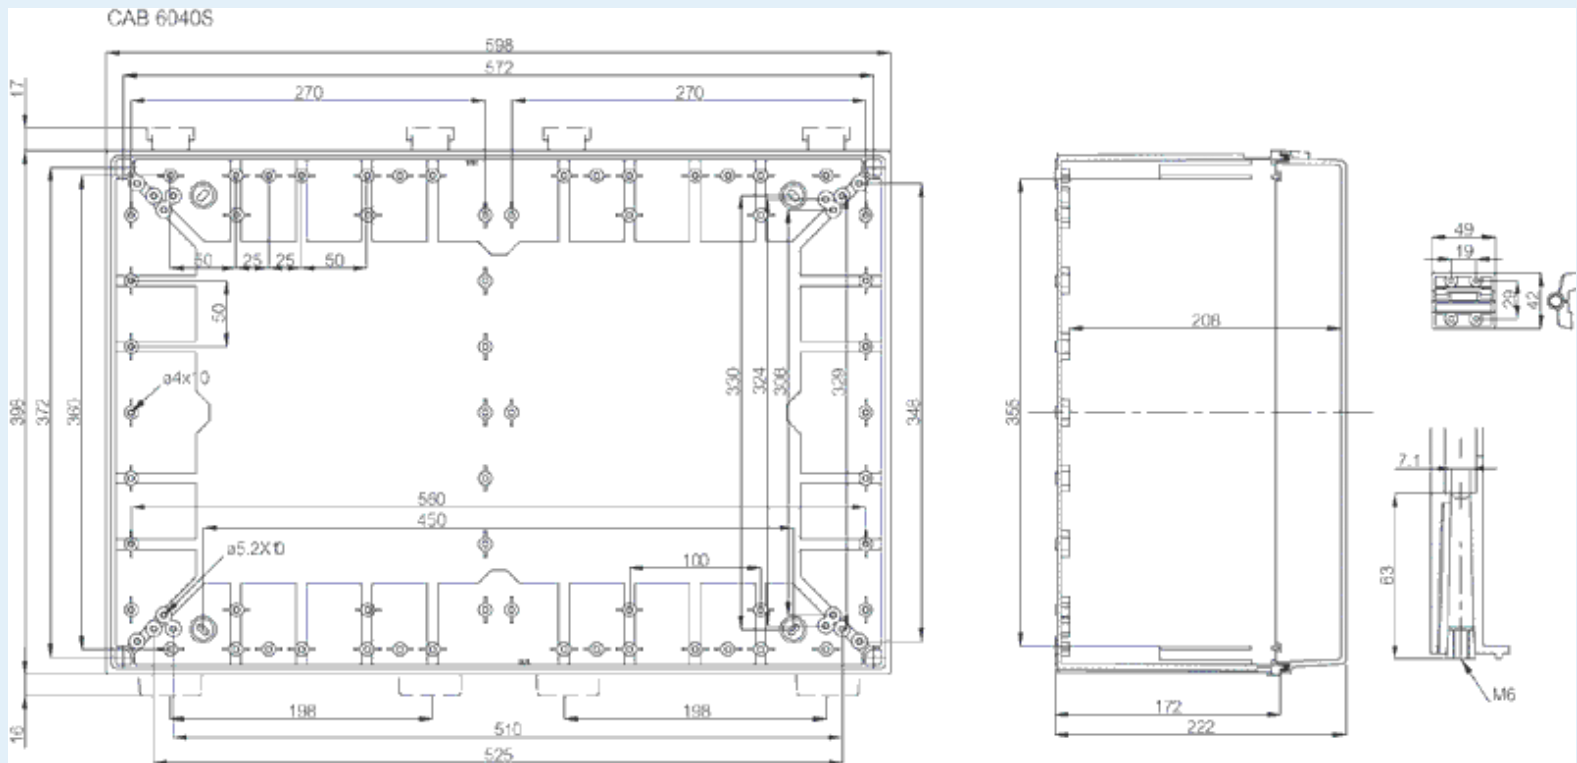

# CAB PC 604022 G

Sample image

**Order symbol :** CAB PC 604022 G

**Product nr :** 8113370

**Description :** Cabinet, PC, Grey door

**Remarks :** Latches on the long side

**EAN :** 6418074020444

**El. number :**

- Finland : 3424126
- Denmark : 8212020281
- Sweden : 2539983

**Including :** Cabinet base. door with PUR gasket. latches. screws for mounting plate/ DIN-rail and corner plugs.

Dimensions :	Height	Width	Depth
mm :	600	400	220
inch :	23.62	15.75	8.66

Material : Polycarbonate  
Base colour : RAL\_7035  
Cover colour : RAL 7035 -light grey  
Gasket material : Polyurethane

Flammability Rating : UL 94 V0  
Glow Wire Test (IEC 695-2-1) °C : 960C

**Temperatures :**