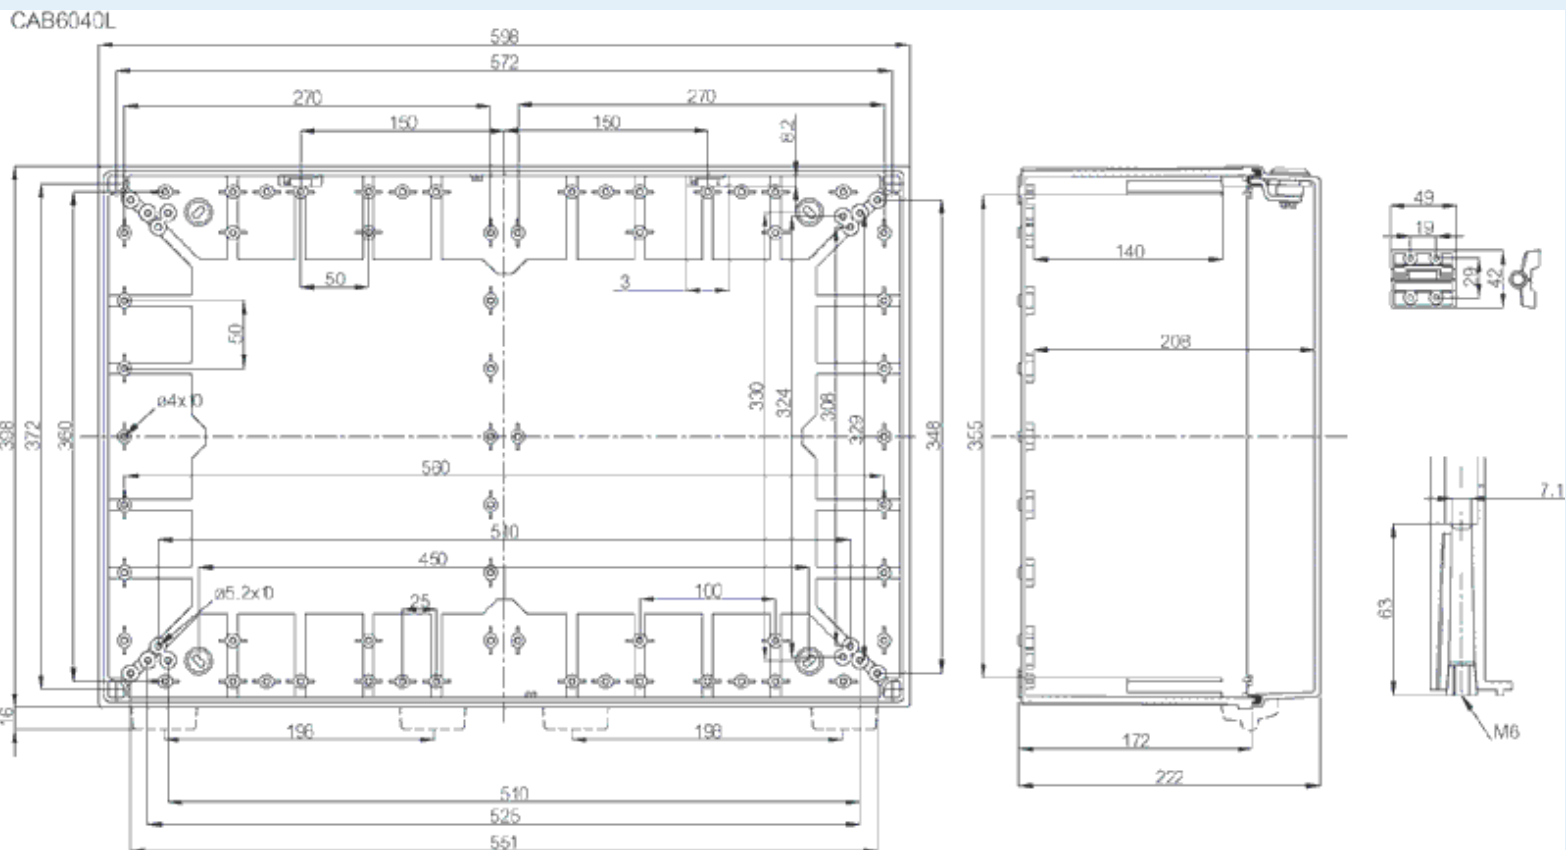

CAB PC 604022 G3B

Sample image

Order symbol : CAB PC 604022 G3B

Product nr : 8113372

Description : Cabinet, PC, Grey door

Remarks : Locks on the long side

EAN : 6418074020468

El. number :

- Finland : 3424128
- Denmark : 8212019289
- Sweden : 2539985

Including : Cabinet base. door with PUR gasket. 3mm double bit lock(s) with key. screws for mounting plate/DIN-rail and corner plugs.

| Dimensions : | Height | Width | Depth |
|--------------|--------|-------|-------|
| mm : | 600 | 400 | 220 |
| inch : | 23.62 | 15.75 | 8.66 |

Materials :

Material : Polycarbonate
Base colour : RAL_7035
Cover colour : RAL 7035 -light grey
Gasket material : Polyurethane

Halogen free (DIN/VDE 0472, Part 815) : Yes
UV resistance : UL 746C
Flammability Rating : UL 94 V0
Glow Wire Test (IEC 695-2-1) °C : 960C