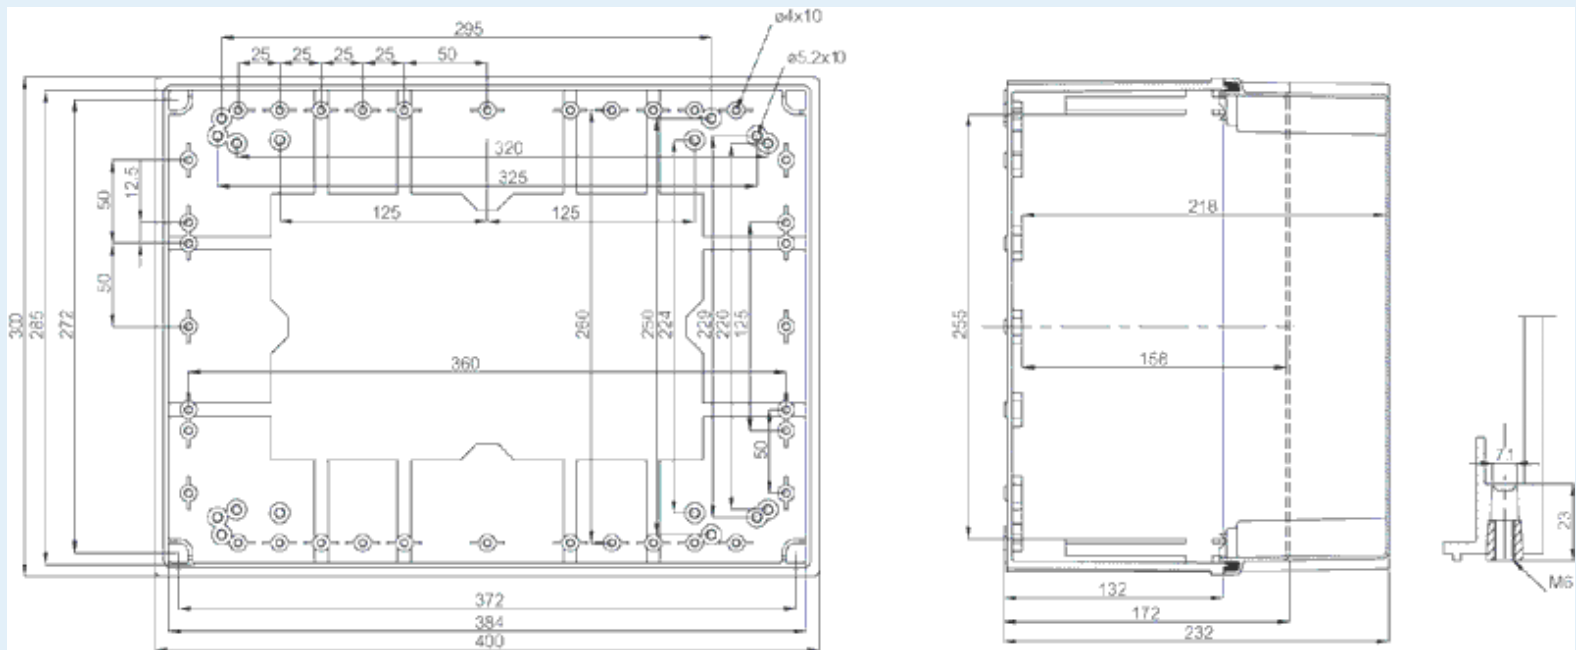

# CAB PCQ 403023 G

Sample image

**Order symbol :** CAB PCQ 403023 G

**EAN :** 6418074011176

**Product nr :** 8113458

**El. number :**

**Description :** Enclosure, PC

- Finland : 3421978
- Denmark : 8212054286
- Sweden : 2539130

**Remarks :** Grey cover

**Including :** Base with screws for mounting plate/DIN-rail. internal corner plugs. cover with PUR gasket and CS 12137 cover screws.

Dimensions :	Height	Width	Depth
mm :	400	300	230
inch :	15.75	11.81	9.06

## Accessories :

PAT 12040	Hinge set (45 x 35 x 25)
MB 12225 AL	Swing door set (20 x 20 x 80)
EKIV 37	DIN-35 Mounting rail, for enclosures: (366 x 35 x 1.5)
EKIV 27	DIN-35 Mounting rail, for enclosures: (266 x 35 x 1.5)
EKIV 43	Mounting plate, for enclosures: (370 x 270 x 1.5)