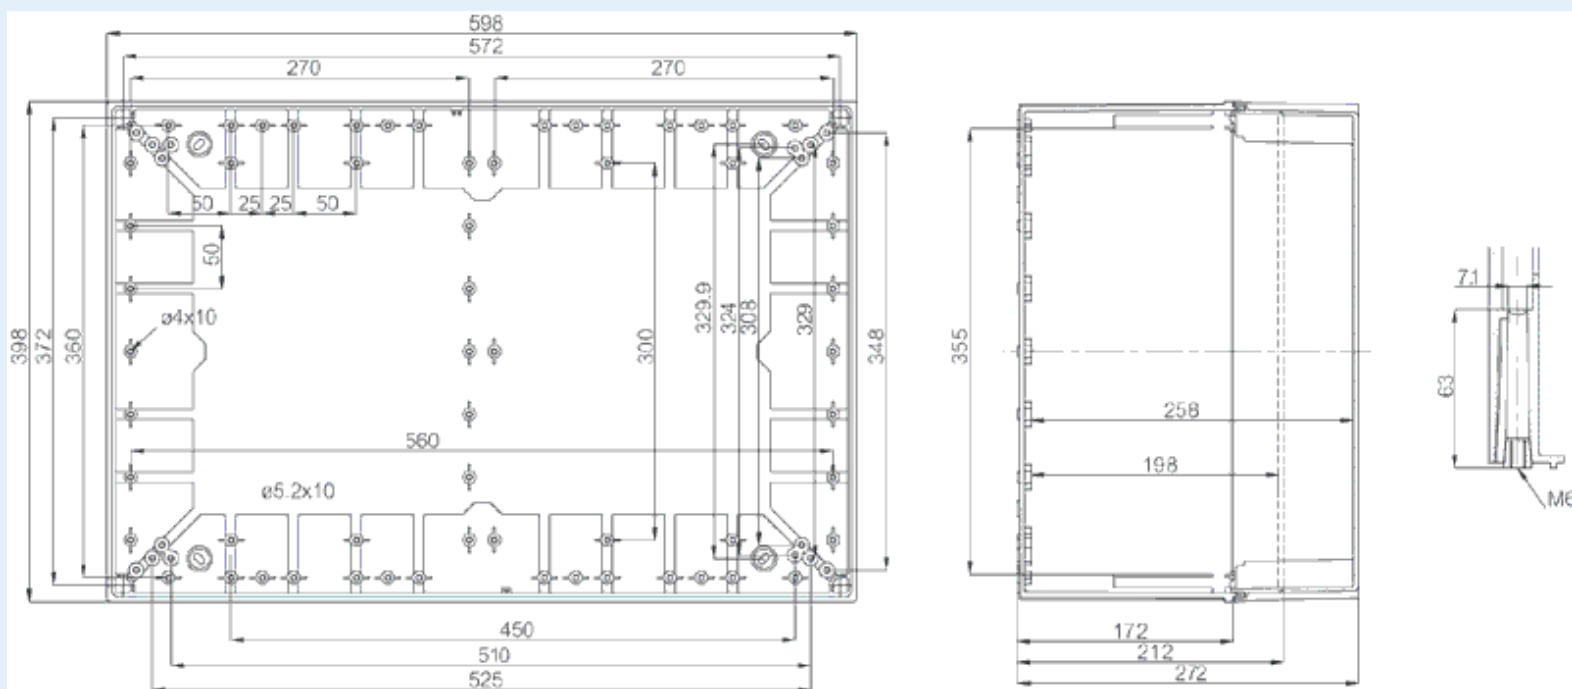

CAB PCQ 604027 G

Sample image

Order symbol : CAB PCQ 604027 G

EAN : 6418074011206

Product nr : 8113478

El. number :

Description : Enclosure, PC

- Finland : 3421980
- Denmark : 8212054312
- Sweden : 2540105

Remarks : Grey cover

Including : Base with screws for mounting plate/DIN-rail. internal corner plugs. cover with PUR gasket and CS 12137 cover screws.

Dimensions :	Height	Width	Depth
mm :	600	400	270
inch :	23.62	15.75	10.63

Accessories :

EKIV 64H	Mounting plate, for enclosures: (570 x 370 x 1.5)
PAT 12040	Hinge set (45 x 35 x 25)
MB 12225 AL	Swing door set (20 x 20 x 80)
EKIV 37	DIN-35 Mounting rail, for enclosures: (366 x 35 x 1.5)