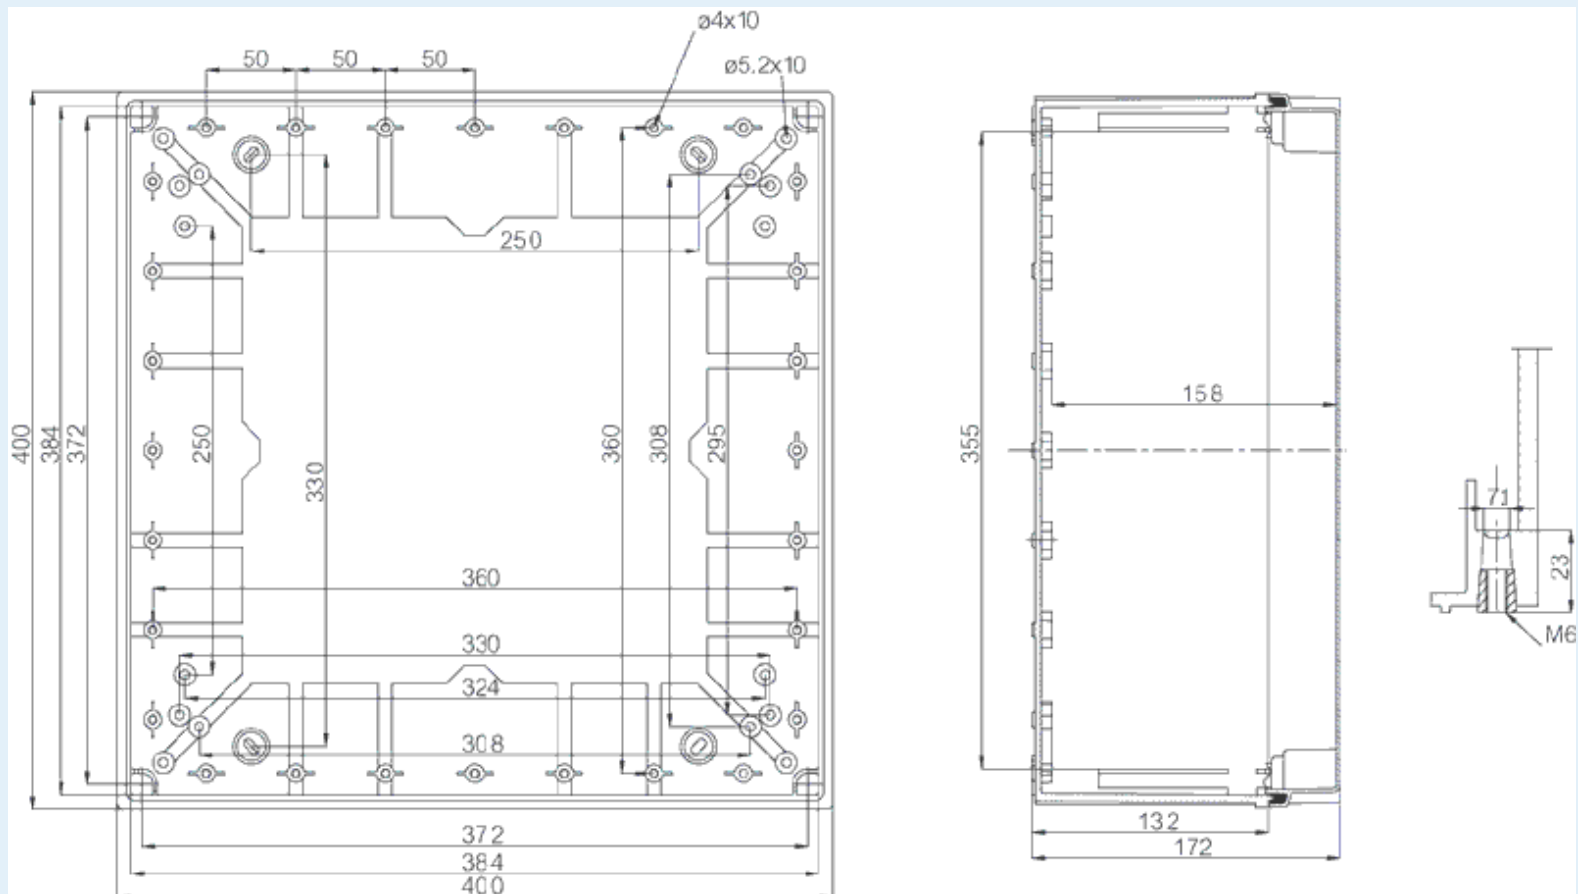

CAB PCQ 404017 G

Sample image

Order symbol : CAB PCQ 404017 G

EAN : 6418074011183

Product nr : 8113488

El. number :

Description : Enclosure, PC

- Finland : 3421982
- Denmark : 8212050714
- Sweden : 2540101

Remarks : Grey cover

Including : Base with screws for mounting plate/DIN-rail. internal corner plugs. cover with PUR gasket and CS 12137 cover screws.

Dimensions :	Height	Width	Depth
mm :	400	400	170
inch :	15.75	15.75	6.69

Accessories :
PAT 12040 Hinge set (45 x 35 x 25)

Materials :

Material :	Polycarbonate
Base colour :	RAL_7035
Cover colour :	RAL 7035 -light grey
Gasket material :	Polyurethane

MB 12225 AL	Swing door set (20 x 20 x 80)
EKIV 37	DIN-35 Mounting rail, for enclosures: (366 x 35 x 1.5)
EKIV 44	Mounting plate, for enclosures: (370 x 370 x 1.5)