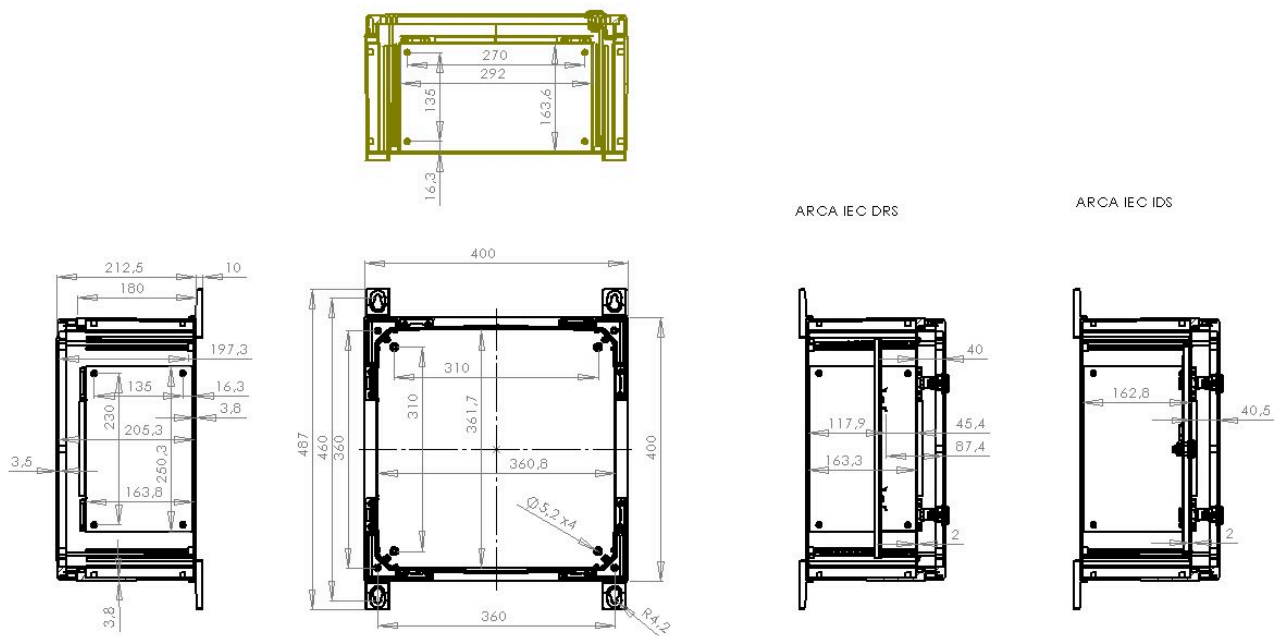

ARCA 404021

Sample image

Order symbol : ARCA 404021

Product nr : 8120009

Description : Cabinet, PC

Remarks : Grey cover, 2-point locking, hinges on the long side

EAN : 6418074079206

El. number :

- Finland : 3423076
- Denmark : 8212097573
- Sweden : 2506467

Including : Cabinet base. door with PUR gasket. mounting plate. screws for mounting plate. 3mm double bit lock(s) with key. S versions with swinghandle 2-point locking system. Door guide included.

Dimensions :	Height	Width	Depth
mm :	400	400	210
inch :	15.75	15.75	8.27

Materials :

Material :	Polycarbonate
Base colour :	RAL_7035
Cover colour :	RAL 7035 -light grey
Gasket material :	Polyurethane

Temperatures :

Temperature °C (continuous) :	-40 ... 80
Temperature °F (continuous) :	-40 ... 175

Accessories :

PMK ARCA 40	PoleMounting kit, for pole \varnothing 100-300mm (385 x 285 x 35)
IDS ARCA 4040	Inner door set (380 x 380 x 30)
MPX ARCA 4040	Mounting plate (350x350 mm) (350 x 350 x 5)
MPMP ARCA 4040	Mounting plate multiperforated (350x350x2 mm - \varnothing 3.6 mm) (350 x 350 x 1.5)
DRS ARCA 404021	DIN rail frame set (380 x 380 x 30)
MPS ARCA 4040	Mounting plate (350x250x2 mm) (350 x 350 x 2)
MPP ARCA 4040	Mounting plate perforated (350x350x2 mm - 26x11 mm) (350 x 350 x 2)