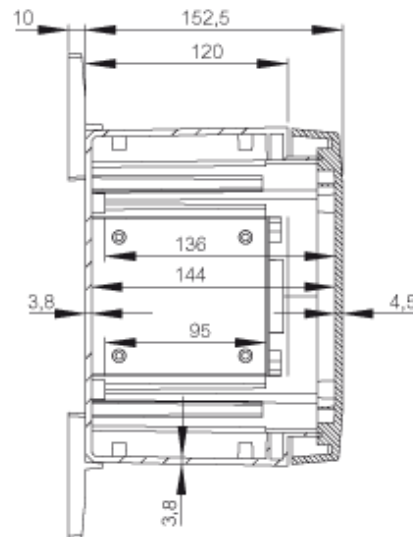

- Finland : 3423117
- Denmark : 8212091184
- Sweden : 2500109

Including : Cabinet base. door with PUR gasket. mounting plate. screws for mounting plate. 3mm double bit lock(s) with key. S versions with swinghandle 2-point locking system. Door guide included.

Dimensions :	Height	Width	Depth
mm :	200	300	150
inch :	7.87	11.81	5.91

Materials :

Material :	Polycarbonate
Base colour :	RAL_7035
Cover colour :	RAL 7035 -light grey
Gasket material :	Polyurethane

Accessories :

MPMP ARCA 3020	Mounting plate multiperforated (250x150x2 mm - \varnothing 3.6 mm) (250 x 150 x 1.5)
IDS ARCA 2030	Inner door set
MPP ARCA 2030	Mounting plate perforated (250x150x2 mm - 26x11 mm) (150 x 250 x 2)
MPS ARCA 3020	Mounting plate (250x150x2 mm) (250 x 150 x 2)
DRS ARCA 203015	DIN rail frame set (285 x 185 x 35)

Temperatures :

Temperature °C (continuous) :	-40 ... 80
Temperature °F (continuous) :	-40 ... 175

RCS ARCA 2030	Rain canopy set for size 2030 (30 x 300 x 20)
PMK ARCA 30	PoleMounting kit, for pole ø100-300mm (385 x 285 x 35)
MPX ARCA 3020	Mounting plate (250x150 mm) (250 x 150 x 5)