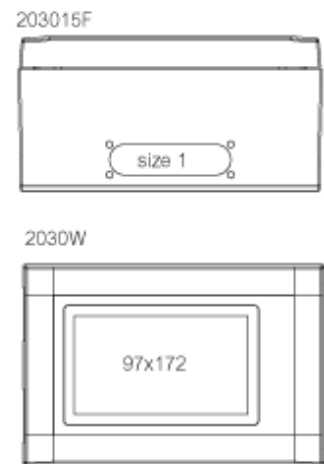

ARCA 203015

Sample image

Order symbol : ARCA 203015

Product nr : 8120020

Description : Cabinet, PC

Remarks : Grey cover, 1-point locking, hinges on the short side

EAN : 6418074079312

El. number :

- Finland : 3423117
- Denmark : 8212091184
- Sweden : 2500109

Including : Cabinet base. door with PUR gasket. mounting plate. screws for mounting plate. 3mm double bit lock(s) with key. S versions with swinghandle 2-point locking system. Door guide included.

Dimensions :	Height	Width	Depth
mm :	200	300	150
inch :	7.87	11.81	5.91

Materials :

Material :	Polycarbonate
Base colour :	RAL_7035
Cover colour :	RAL 7035 -light grey
Gasket material :	Polyurethane

Accessories :

MPMP ARCA 3020	Mounting plate multiperforated (250x150x2 mm - \varnothing 3.6 mm) (250 x 150 x 1.5)
IDS ARCA 2030	Inner door set
MPP ARCA 2030	Mounting plate perforated (250x150x2 mm - 26x11 mm) (150 x 250 x 2)
MPS ARCA 3020	Mounting plate (250x150x2 mm) (250 x 150 x 2)
DRS ARCA 203015	DIN rail frame set (285 x 185 x 35)