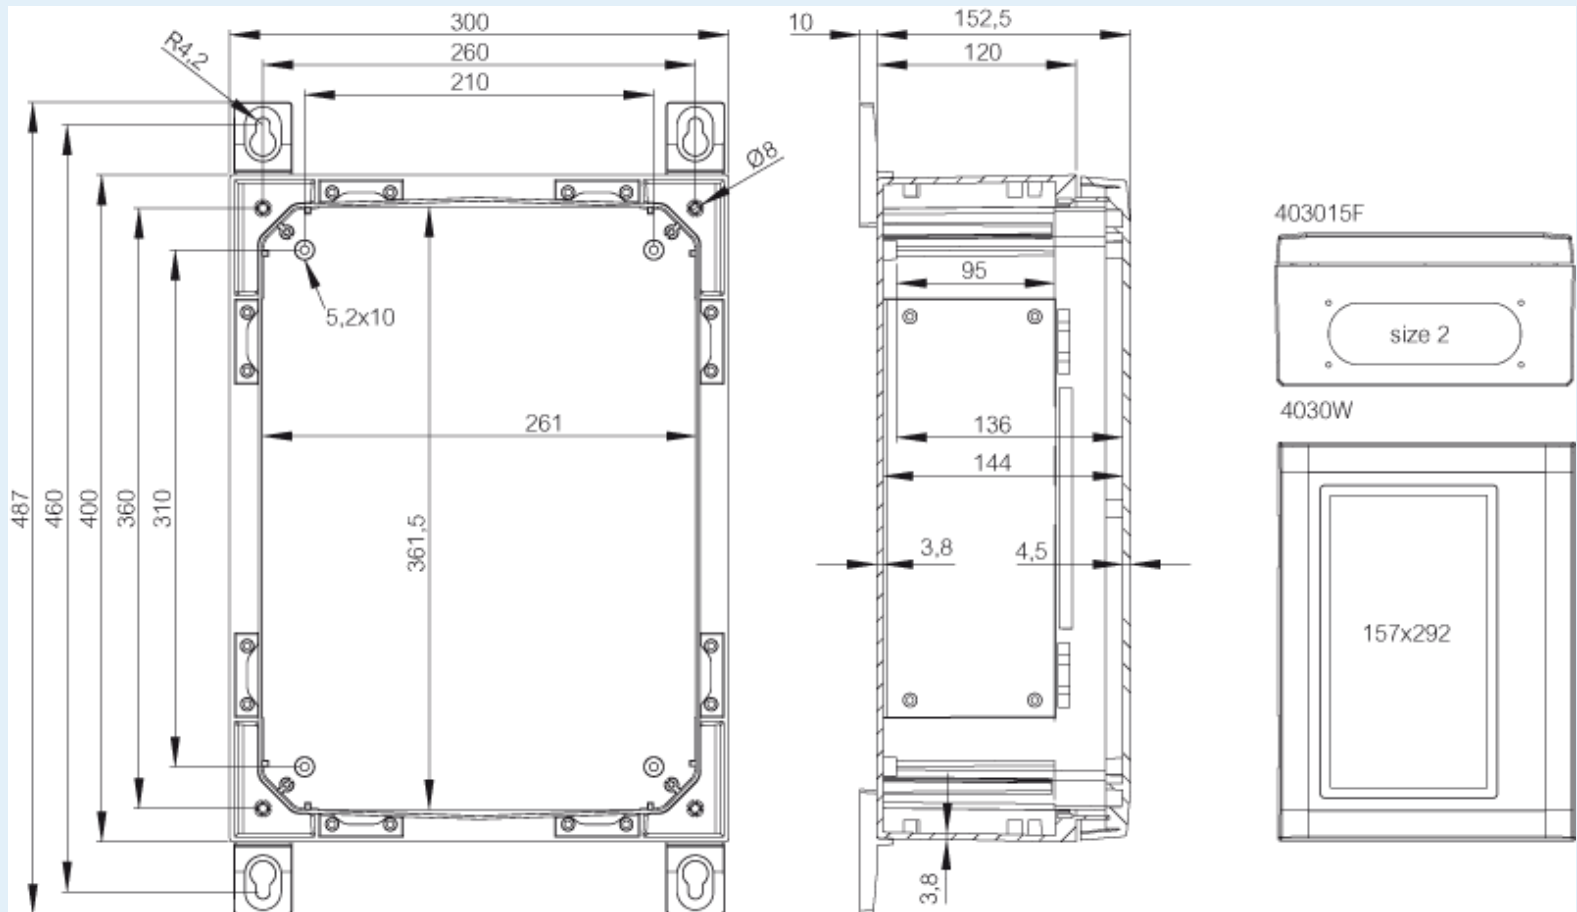

# ARCA 403015S

Sample image

**Order symbol :** ARCA 403015S

**Product nr :** 8120086

**Description :** Cabinet, PC

**Remarks :** Grey cover, Swinghandle, hinges on the long side

**EAN :** 6418074079695

**El. number :**

- Finland : 3423165
- Denmark : 8212091566
- Sweden : 2507091

**Including :** Cabinet base. door with PUR gasket. mounting plate. screws for mounting plate. 3mm double bit lock(s) with key. S versions with swinghandle 2-point locking system. Door guide included.

**Dimensions :**

**Height**

**Width**

**Depth**

**Accessories :**

mm :	400	300	150
inch :	15.75	11.81	5.91

#### Temperatures :

Temperature °C (continuous) :	-40 ... 80
Temperature °F (continuous) :	-40 ... 175

DRS ARCA 403015	DIN rail frame set (385 x 285 x 35)
RCS ARCA 4030	Rain canopy set for size 4030 and 3030 (30 x 300 x 20)
IDS ARCA 4030	Inner door set (385 x 285 x 35)
PMK ARCA 30	PoleMounting kit, for pole ø100-300mm (385 x 285 x 35)
DSP ARCA VLS	Door stopper ARCA, vertical, left, small (15 x 104 x 16)
MPMP ARCA 4030	Mounting plate multiperforated (350x250x2 mm - ø3.6 mm) (350 x 250 x 1.5)
DSP ARCA VRS	Door stopper ARCA, vertical, right, small (15 x 104 x 16)
MPS ARCA 4030	Mounting plate (350x250x2 mm) (350 x 250 x 2)
MPP ARCA 4030	Mounting plate perforated (350x250x2 mm - 26x11 mm) (350 x 250 x 2)
MPX ARCA 4030	Mounting plate (350x250 mm) (350 x 250 x 5)