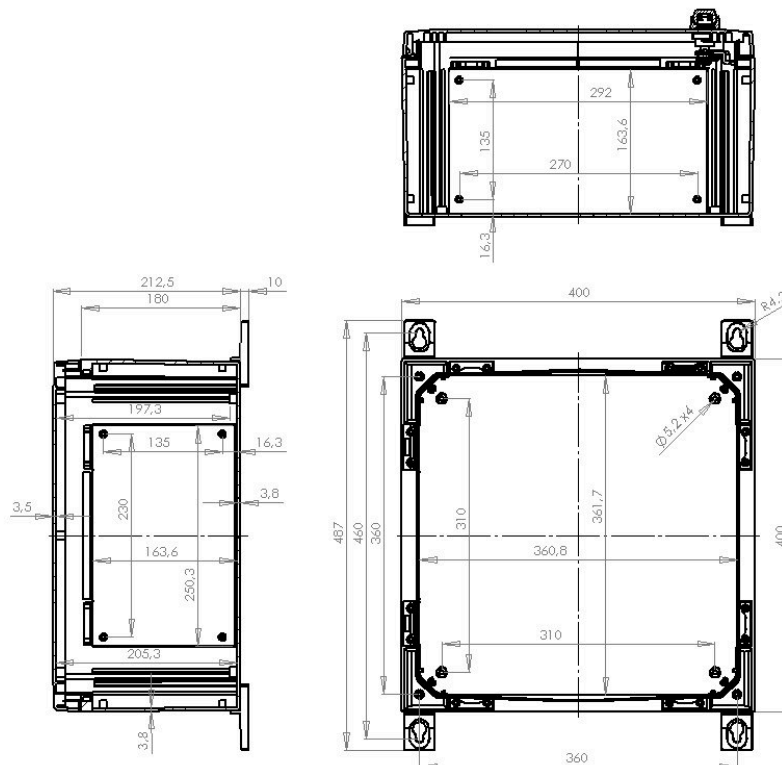

ARCA 404021S

Sample image

Order symbol : ARCA 404021S

Product nr : 8120089

Description : Cabinet, PC

Remarks : Grey cover, Swinghandle, hinges on the long side

EAN : 6418074079725

El. number :

- Finland : 3423168
- Denmark : 8212097612
- Sweden : 2506471

Including : Cabinet base. door with PUR gasket. mounting plate. screws for mounting plate. 3mm double bit lock(s) with key. S versions with swinghandle 2-point locking system. Door guide included.

Dimensions :	Height	Width	Depth
mm :	400	400	210
inch :	15.75	15.75	8.27

Materials :

Material :	Polycarbonate
Base colour :	RAL_7035
Cover colour :	RAL 7035 -light grey
Gasket material :	Polyurethane

Temperatures :

Temperature °C (continuous) :	-40 ... 80
Temperature °F (continuous) :	-40 ... 175

Accessories :

PMK ARCA 40	PoleMounting kit, for pole \varnothing 100-300mm (385 x 285 x 35)
IDS ARCA 4040	Inner door set (380 x 380 x 30)
MPX ARCA 4040	Mounting plate (350x350 mm) (350 x 350 x 5)
MPMP ARCA 4040	Mounting plate multiperforated (350x350x2 mm - \varnothing 3.6 mm) (350 x 350 x 1.5)
DRS ARCA 404021	DIN rail frame set (380 x 380 x 30)
MPS ARCA 4040	Mounting plate (350x250x2 mm) (350 x 350 x 2)
MPP ARCA 4040	Mounting plate perforated (350x350x2 mm - 26x11 mm) (350 x 350 x 2)