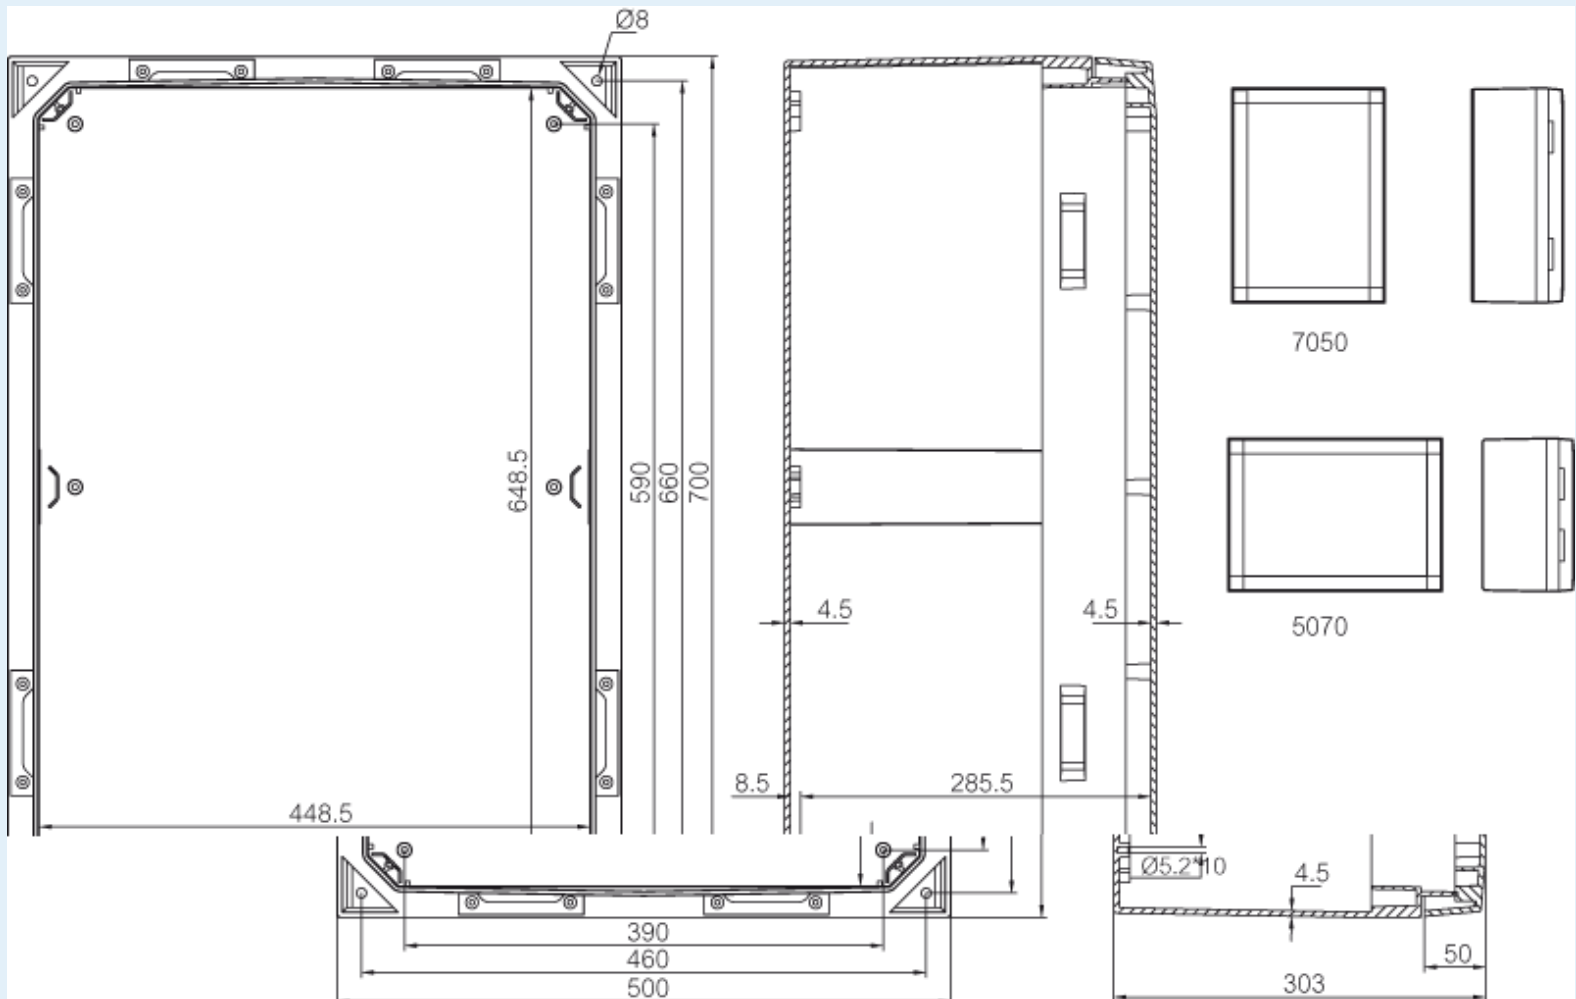

# ARCA 705030S

Sample image

**Order symbol :** ARCA 705030S

**Product nr :** 8120097

**Description :** Cabinet, PC

**Remarks :** Grey cover, Swinghandle, hinges on the long side

**EAN :** 6418074079800

**El. number :**

- Finland : 3423176
- Denmark : 8212091676
- Sweden : 2507115

**Including :** Cabinet base. door with PUR gasket. mounting plate. screws for mounting plate. 3mm double bit lock(s) with key. S versions with swinghandle 2-point locking system. Door guide included.

<b>Dimensions :</b>	<b>Height</b>	<b>Width</b>	<b>Depth</b>
mm :	700	500	300
inch :	27.56	19.69	11.81

#### **Accessories :**

MPX ARCA 7050	Mounting plate (630x430 mm) (630 x 430 x 5)
IDS ARCA 7050	Inner door set (685 x 485 x 35)
DSP ARCA RM	Door stopper ARCA, right, midsize 5070-8060 (22 x 200 x 16)
RCS ARCA 7050	Rain canopy set for size 7050 (50 x 500 x 20)
MPP ARCA 7050	Mounting plate perforated (630x430x2 mm - 26x11 mm) (630 x 430 x 2)
DSP ARCA LM	Door stopper ARCA, left, midsize 5070-8060 (22 x 200 x 16)
DRS ARCA 705030	DIN rail frame set (685 x 485 x 35)
MPS ARCA 7050	Mounting plate (630x430x2 mm) (630 x 430 x 2)
MPMP ARCA 7050	Mounting plate multiperforated (630x430x2 mm - ø3.6 mm) (630 x 430 x 2)
PMK ARCA 50	PoleMounting kit, for pole ø100-300mm (485 x 385 x 35)