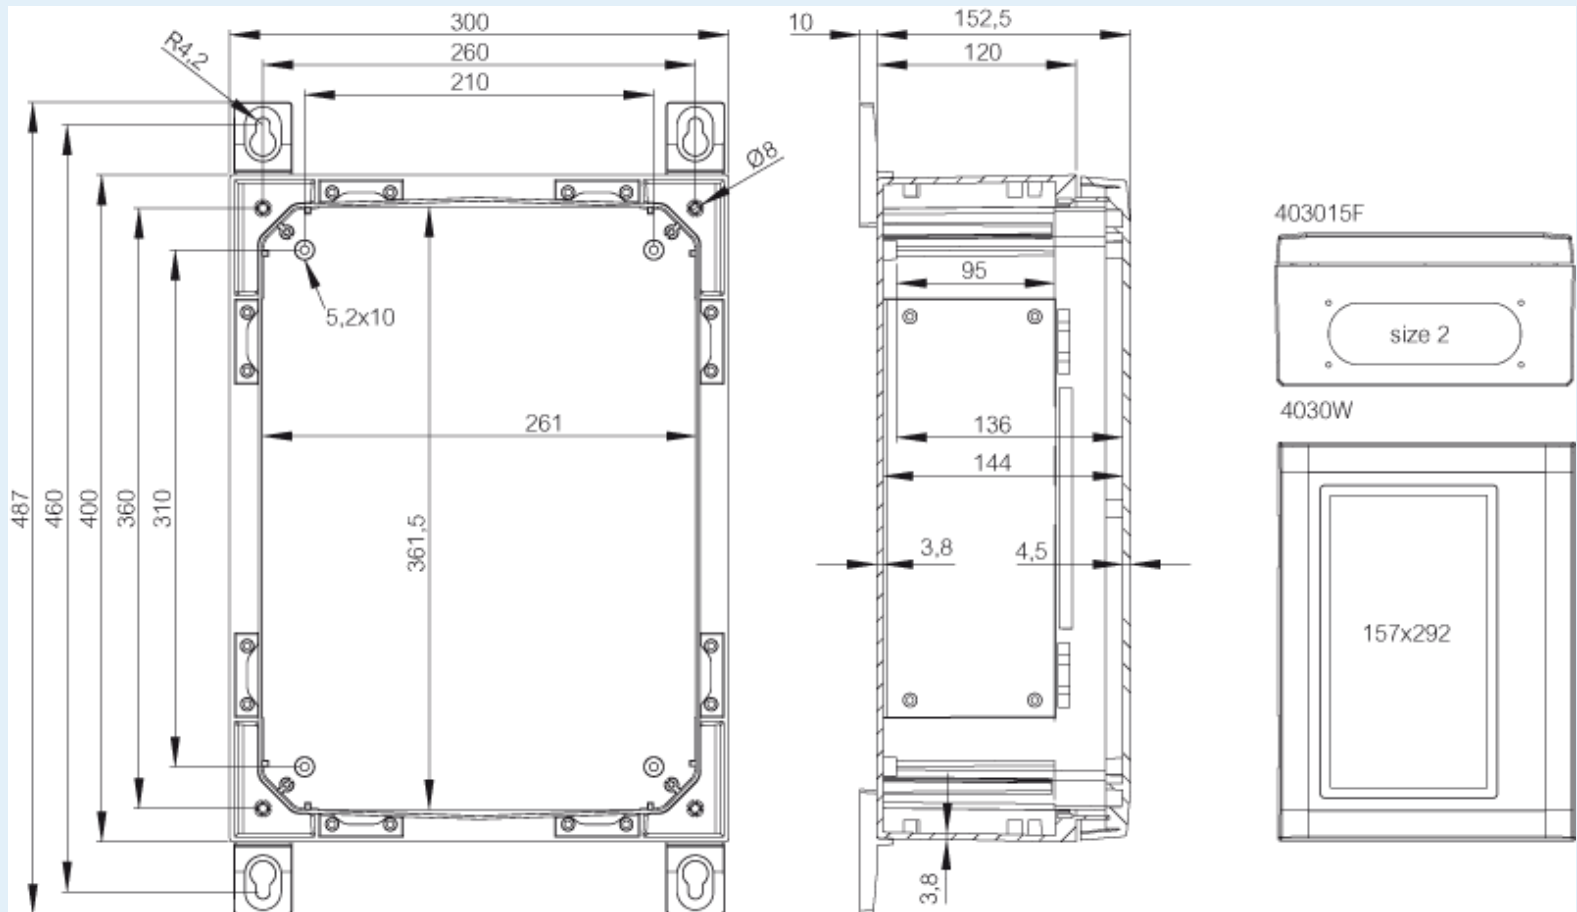

# ARCA 403015W

Sample image

**Order symbol :** ARCA 403015W

**Product nr :** 8120126

**Description :** Cabinet, PC

**Remarks :** Grey cover with window, 2-point locking, hinges on the long side

**EAN :** 6418074079954

**El. number :**

- Finland : 3423199
- Denmark : 8212091825
- Sweden : 2500140

**Including :** Cabinet base. door with PUR gasket. mounting plate. screws for mounting plate. 3mm double bit lock(s) with key. S versions with swinghandle 2-point locking system. Door guide included.

**Dimensions :**

**Height**

**Width**

**Depth**

**Accessories :**

mm :	400	300	150
inch :	11.81	15.75	6.22

#### Temperatures :

Temperature °C (continuous) :	-40 ... 80
Temperature °F (continuous) :	-40 ... 175

DRS ARCA 403015	DIN rail frame set (385 x 285 x 35)
RCS ARCA 4030	Rain canopy set for size 4030 and 3030 (30 x 300 x 20)
IDS ARCA 4030	Inner door set (385 x 285 x 35)
PMK ARCA 30	PoleMounting kit, for pole ø100-300mm (385 x 285 x 35)
DSP ARCA VLS	Door stopper ARCA, vertical, left, small (15 x 104 x 16)
MPMP ARCA 4030	Mounting plate multiperforated (350x250x2 mm - ø3.6 mm) (350 x 250 x 1.5)
DSP ARCA VRS	Door stopper ARCA, vertical, right, small (15 x 104 x 16)
MPS ARCA 4030	Mounting plate (350x250x2 mm) (350 x 250 x 2)
MPP ARCA 4030	Mounting plate perforated (350x250x2 mm - 26x11 mm) (350 x 250 x 2)
MPX ARCA 4030	Mounting plate (350x250 mm) (350 x 250 x 5)