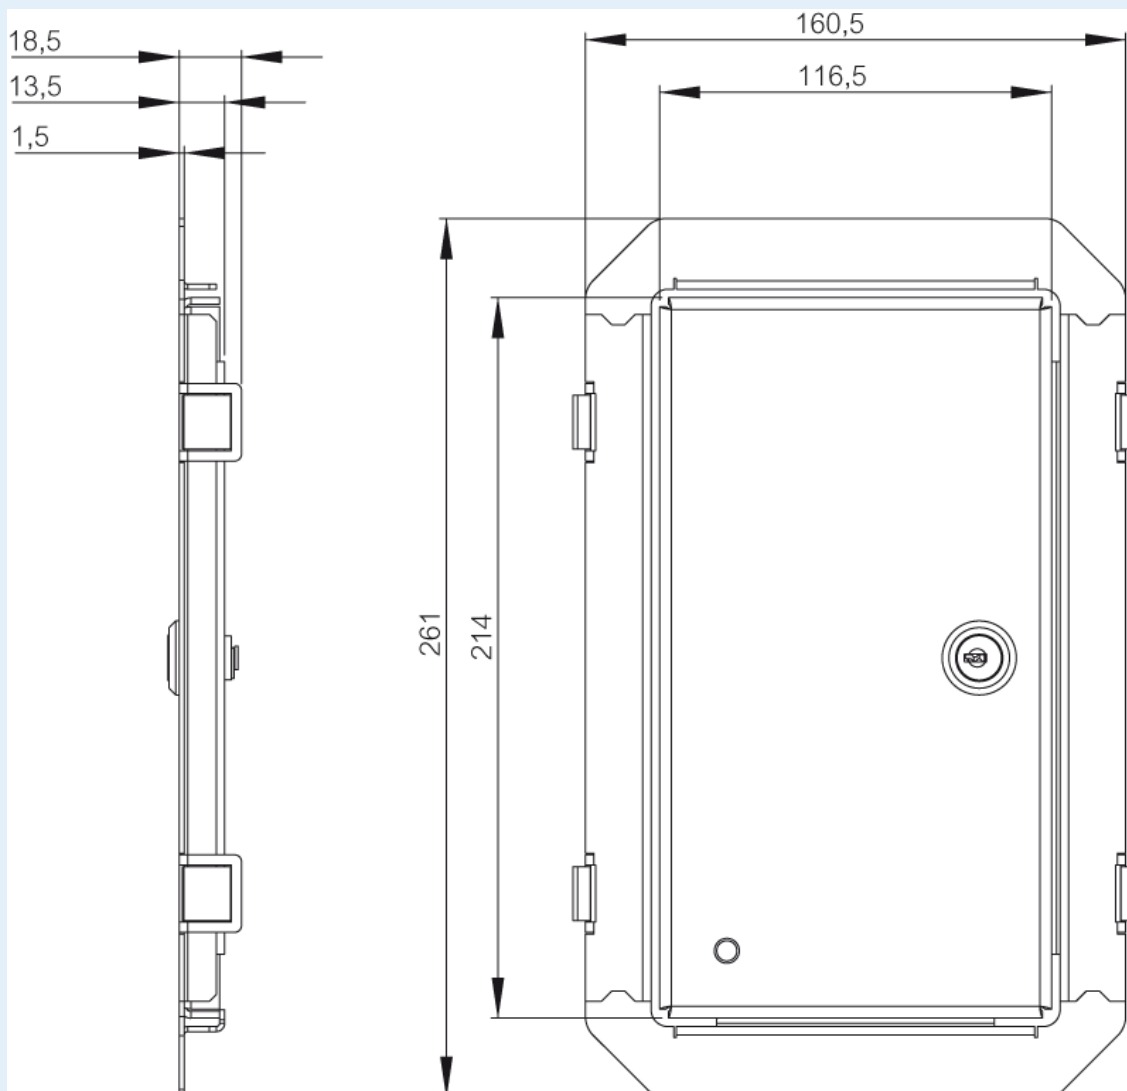

IDS ARCA 3020

Sample image

Order symbol : IDS ARCA 3020

Product nr : 8120711

Description : Inner door set

Remarks : Galvanized steel door frames, door from aluminium, RAL 7035, for size 300x200x150

EAN : 6418074082367

El. number :

- Finland : 3423684
- Denmark : 8212094217
- Sweden : 2500171

Dimensions :

	Height	Width	Depth
mm :	285	185	35
inch :	11.22	7.28	1.38

Ratings :

electrical_insulation :	Not insulated
Halogen free (DIN/VDE 0472, Part 815) :	Yes
UV resistance :	-