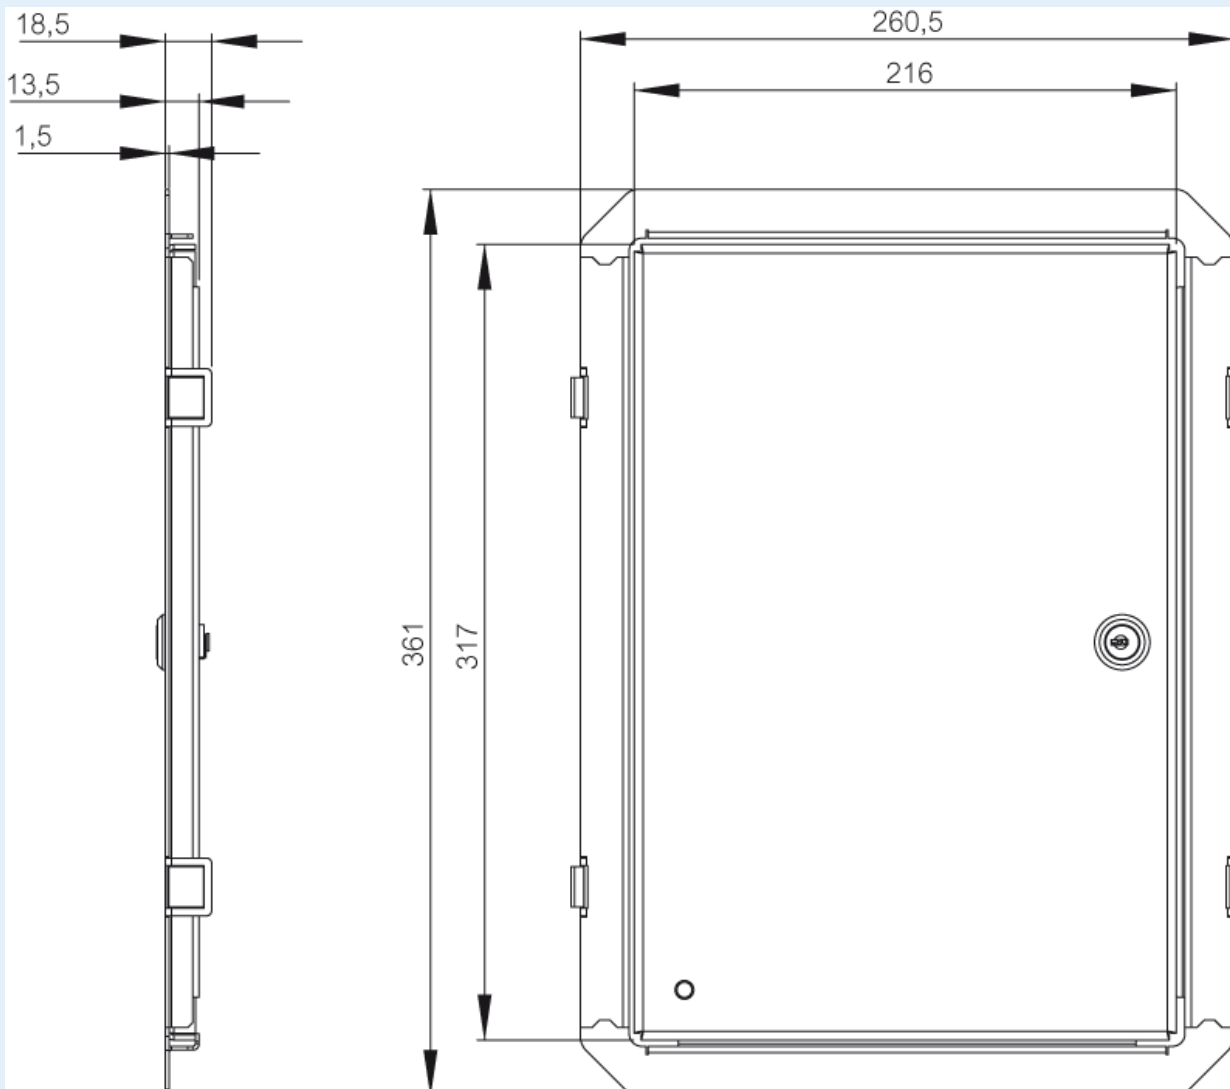

IDS ARCA 4030

Sample image

Order symbol : IDS ARCA 4030

Product nr : 8120713

Description : Inner door set

Remarks : Galvanized steel door frames, door from aluminium, RAL 7035, for sizes 400x300x150/210

EAN : 6418074082381

El. number :

- Finland : 3423686
- Denmark : 8212094233
- Sweden : 2500172

Dimensions :

	Height	Width	Depth
mm :	385	285	35
inch :	15.16	11.22	1.38

Ratings :

electrical_insulation :	Not insulated
Halogen free (DIN/VDE 0472, Part 815) :	Yes
UV resistance :	-