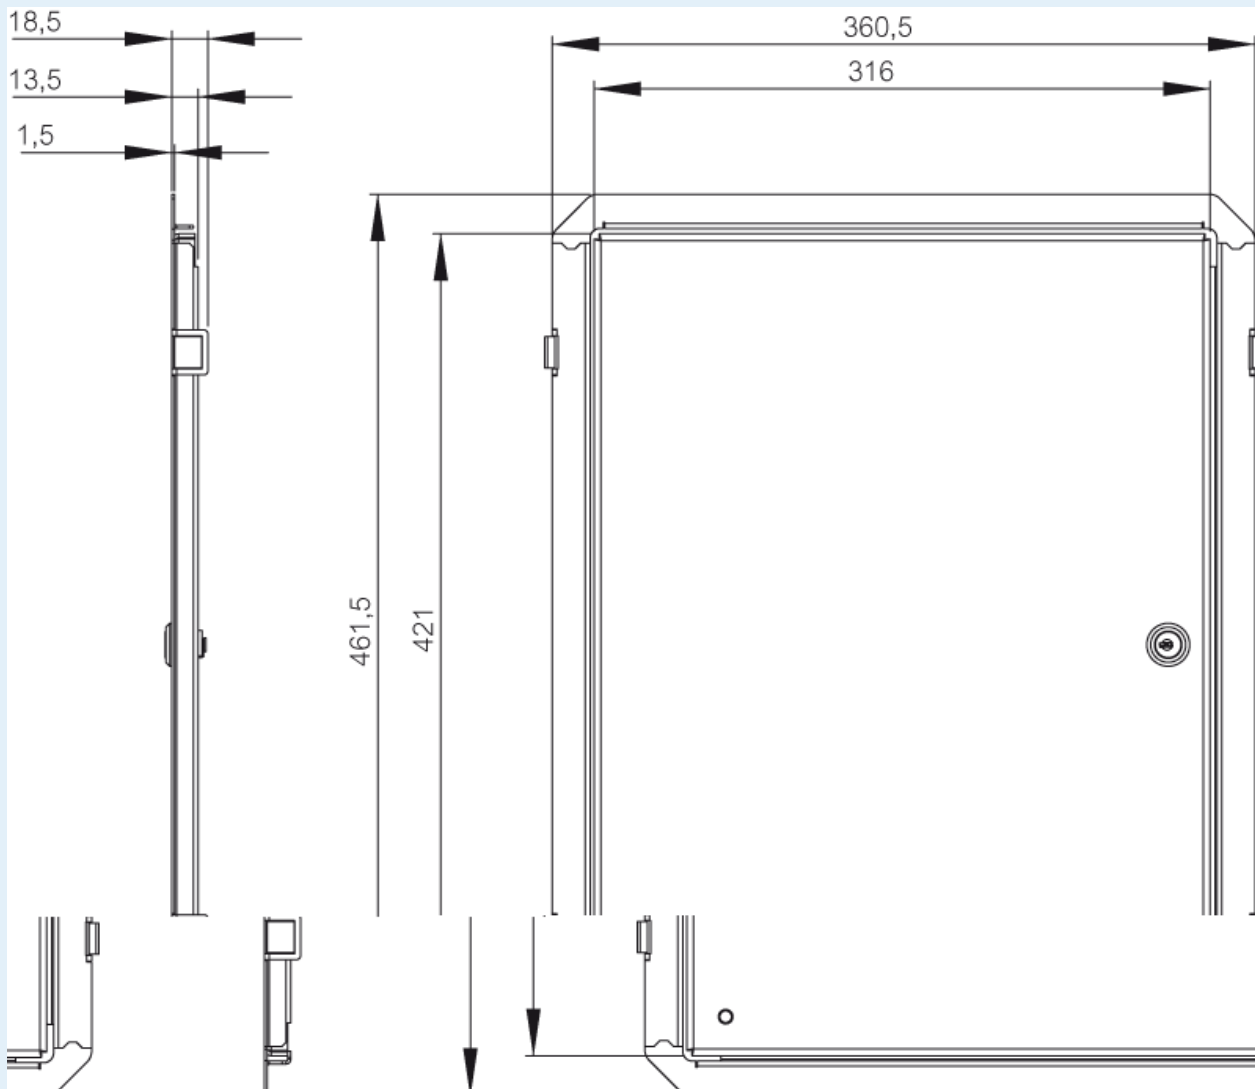

IDS ARCA 5040

Sample image

Order symbol : IDS ARCA 5040

Product nr : 8120715

Description : Inner door set

Remarks : Galvanized steel door frames, door from aluminium, RAL 7035, for size 500x400x210

EAN : 6418074082404

El. number :

- Finland : 3423688
- Denmark : 8212094259
- Sweden : 2500173

Dimensions :

	Height	Width	Depth
mm :	485	385	35
inch :	19.09	15.16	1.38

Ratings :

electrical_insulation :	Not insulated
Halogen free (DIN/VDE 0472, Part 815) :	Yes
UV resistance :	-