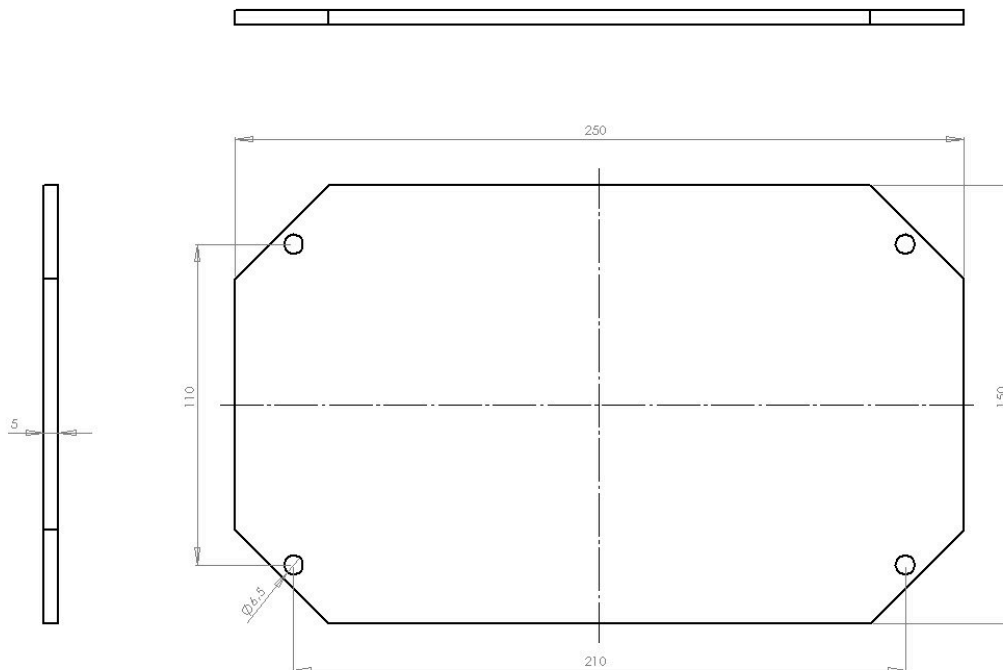

MPX ARCA 3020

Sample image

Order symbol : MPX ARCA 3020

Product nr : 8120741

Description : Mounting plate (250x150 mm)

Remarks : Isolated, for size 300x200x150

EAN : 6418074082633

El. number :

- Finland : 3423822
- Denmark : 8212094482

Dimensions :

	Height	Width	Depth
mm :	250	150	5
inch :	9.84	5.91	0.2

Ratings :

electrical_insulation :	Not insulated
UV resistance :	-

Materials :