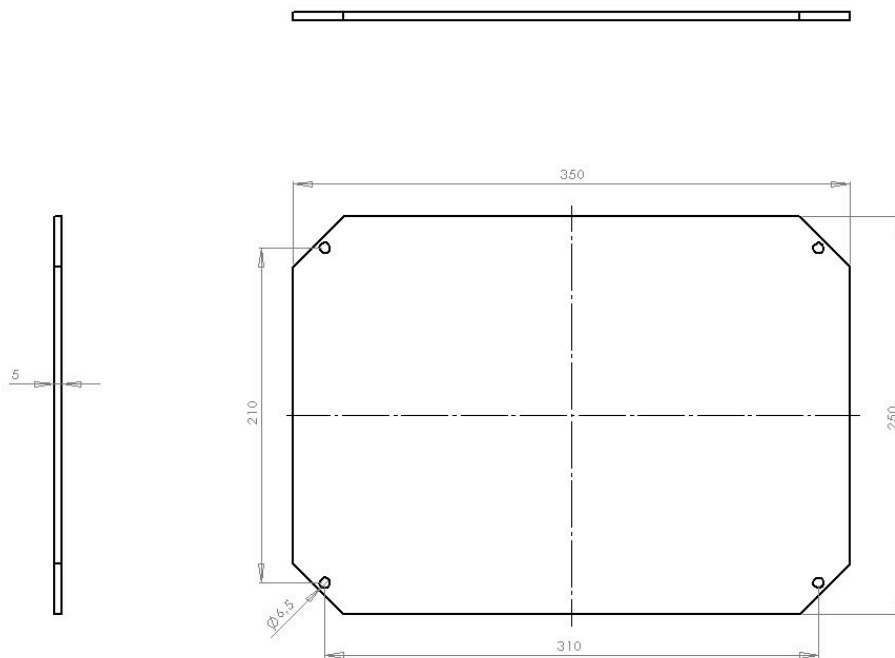

MPX ARCA 4030

Sample image

Order symbol : MPX ARCA 4030

Product nr : 8120743

Description : Mounting plate (350x250 mm)

Remarks : Isolated, for sizes 400x300x150/210

EAN : 6418074082657

El. number :

- Finland : 3423825
- Denmark : 8212094505

Dimensions :

	Height	Width	Depth
mm :	350	250	5
inch :	13.78	9.84	0.2

Ratings :

electrical_insulation :	Not insulated
UV resistance :	-

Materials :