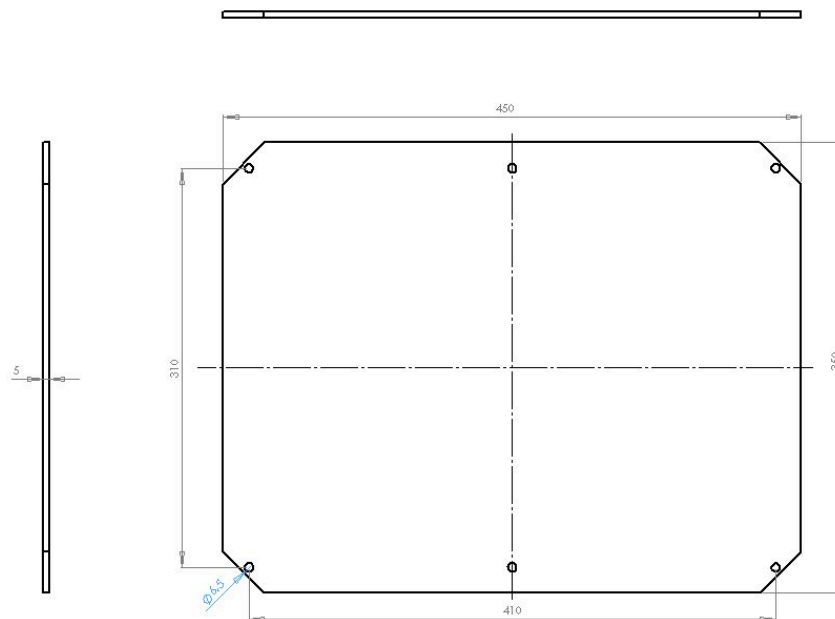

MPX ARCA 5040

Sample image

Order symbol : MPX ARCA 5040

Product nr : 8120745

Description : Mounting plate (450x350 mm)

Remarks : Isolated, for size 500x400x210

EAN : 6418074082671

El. number :

- Finland : 3423827
- Denmark : 8212094521

Dimensions :

	Height	Width	Depth
mm :	450	350	5
inch :	17.72	13.78	0.2

Ratings :

electrical_insulation :	Not insulated
UV resistance :	-

Materials :