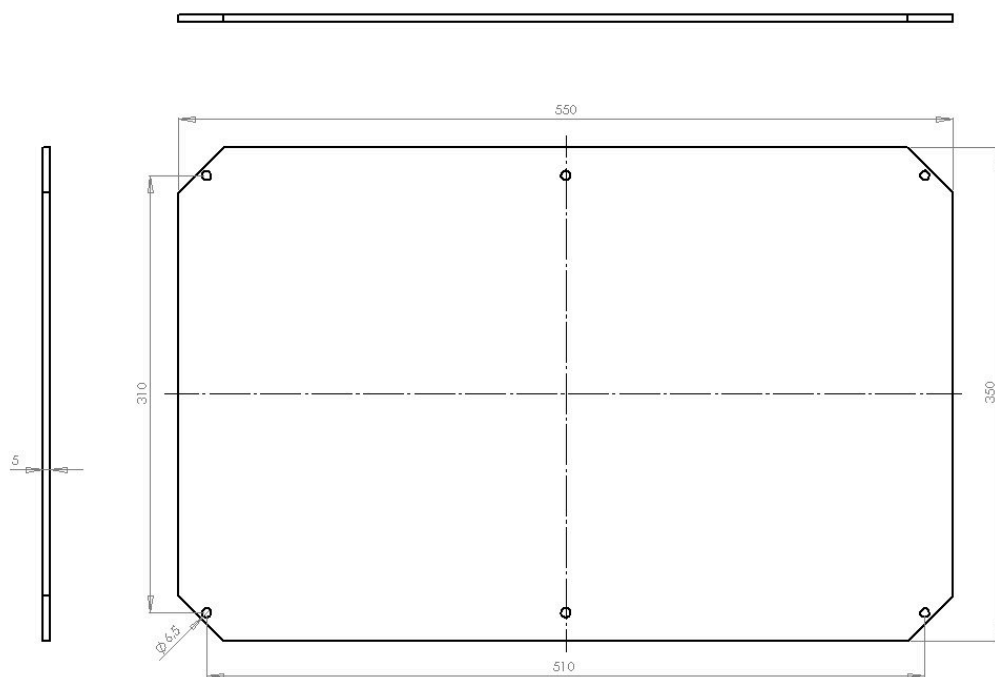

MPX ARCA 6040

Sample image

Order symbol : MPX ARCA 6040

Product nr : 8120746

Description : Mounting plate (550x350 mm)

Remarks : Isolated, for size 600x400x210

EAN : 6418074082688

El. number :

- Finland : 3423828
- Denmark : 8212094534

Dimensions :

	Height	Width	Depth
mm :	550	350	5
inch :	21.65	13.78	0.2

Ratings :

electrical_insulation :	Not insulated
UV resistance :	-

Materials :