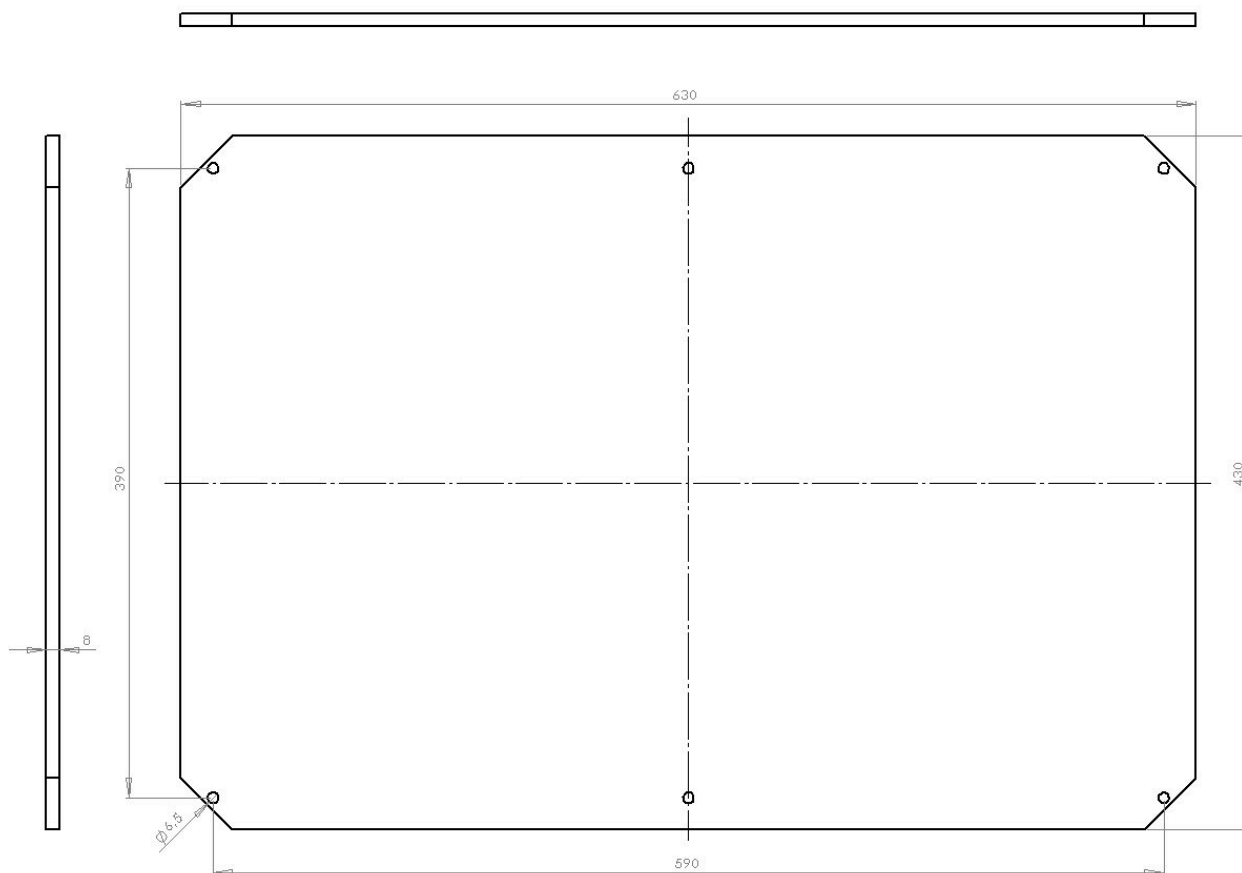

MPX ARCA 7050

Sample image

Order symbol : MPX ARCA 7050

Product nr : 8120748

Description : Mounting plate (630x430 mm)

Remarks : Isolated, for size 700x500x300

EAN : 6418074082701

El. number :

- Finland : 3423830
- Denmark : 8212094550

Dimensions :

	Height	Width	Depth
mm :	630	430	5
inch :	24.8	16.93	0.2

Ratings :

electrical_insulation :	Not insulated
UV resistance :	-

Materials :