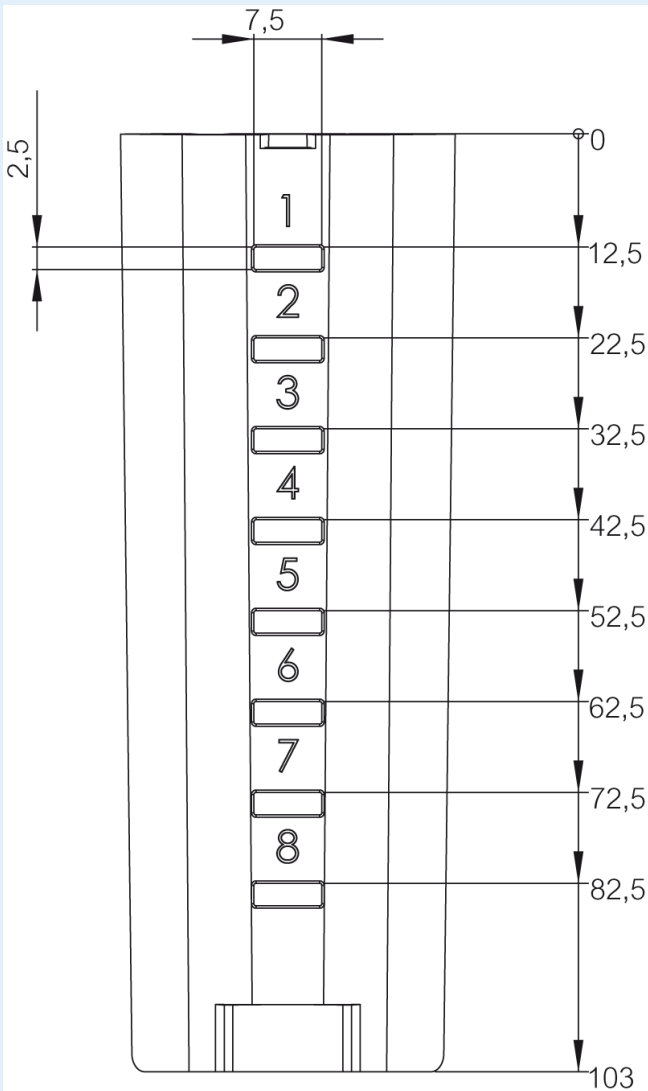

CBS ARCA 15

Sample image

Order symbol : CBS ARCA 15

Product nr : 8120810

Description : Corner adjustment set

Remarks : For sizes with depth 150

EAN : 6418074083142

El. number :

- Finland : 3423899
- Denmark : 8212094990
- Sweden : 2500203

Dimensions :

	Height	Width	Depth
mm :	135	50	30
inch :	4.06	1.97	1.18

Ratings :

electrical_insulation :	Not insulated
UV resistance :	-

Materials :