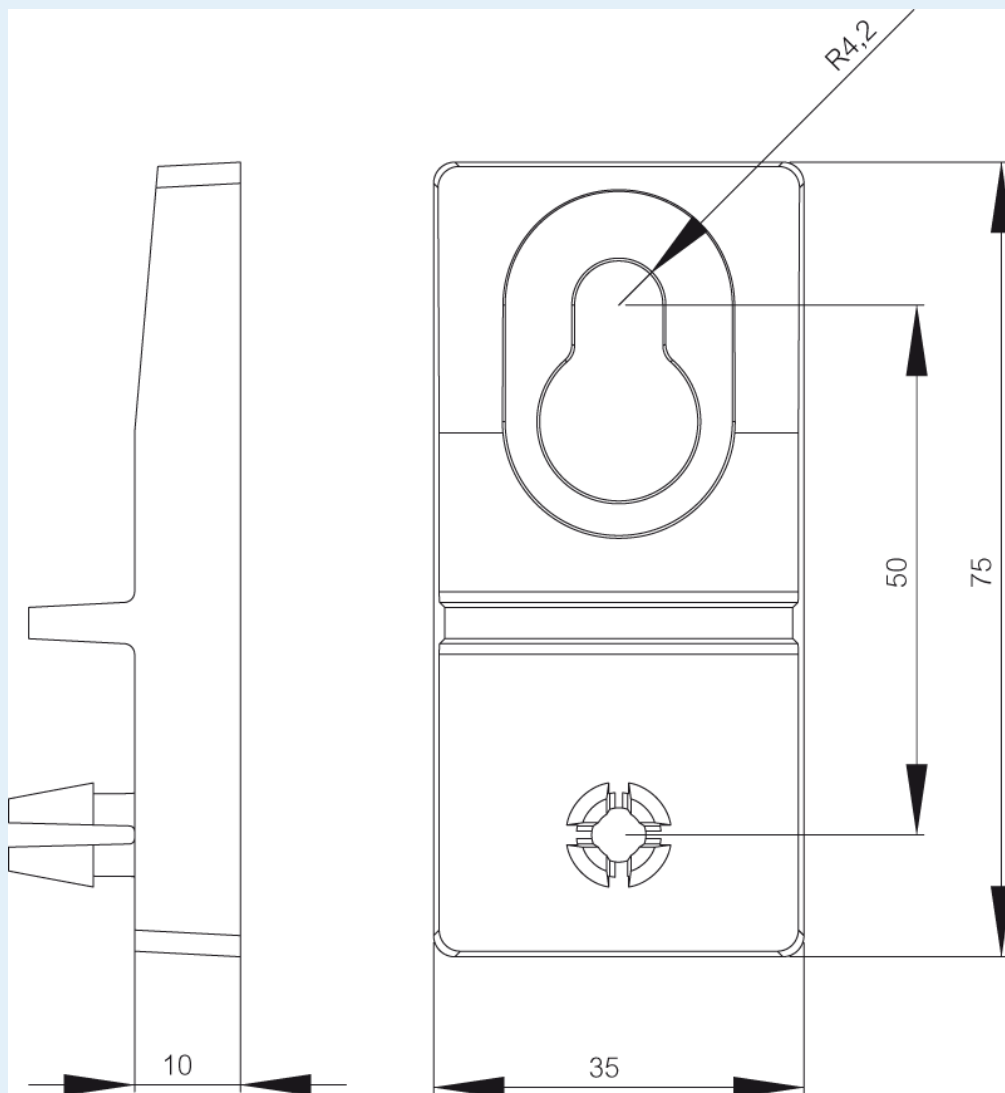

WMKQ10S

Sample image

Order symbol : WMKQ10S

Product nr : 8120832

Description : Plastic Wall mounting lugs set

Remarks : Adds 10 mm between wall and cabinet

EAN : 6418074306364

El. number :

- Finland : 3424298
- Denmark : 8212095766
- Sweden : 2508151

Dimensions :

	Height	Width	Depth
mm :	35	75	20
inch :	1.38	2.95	0.79

Ratings :

electrical_insulation :	Not insulated
UV resistance :	-

Materials :