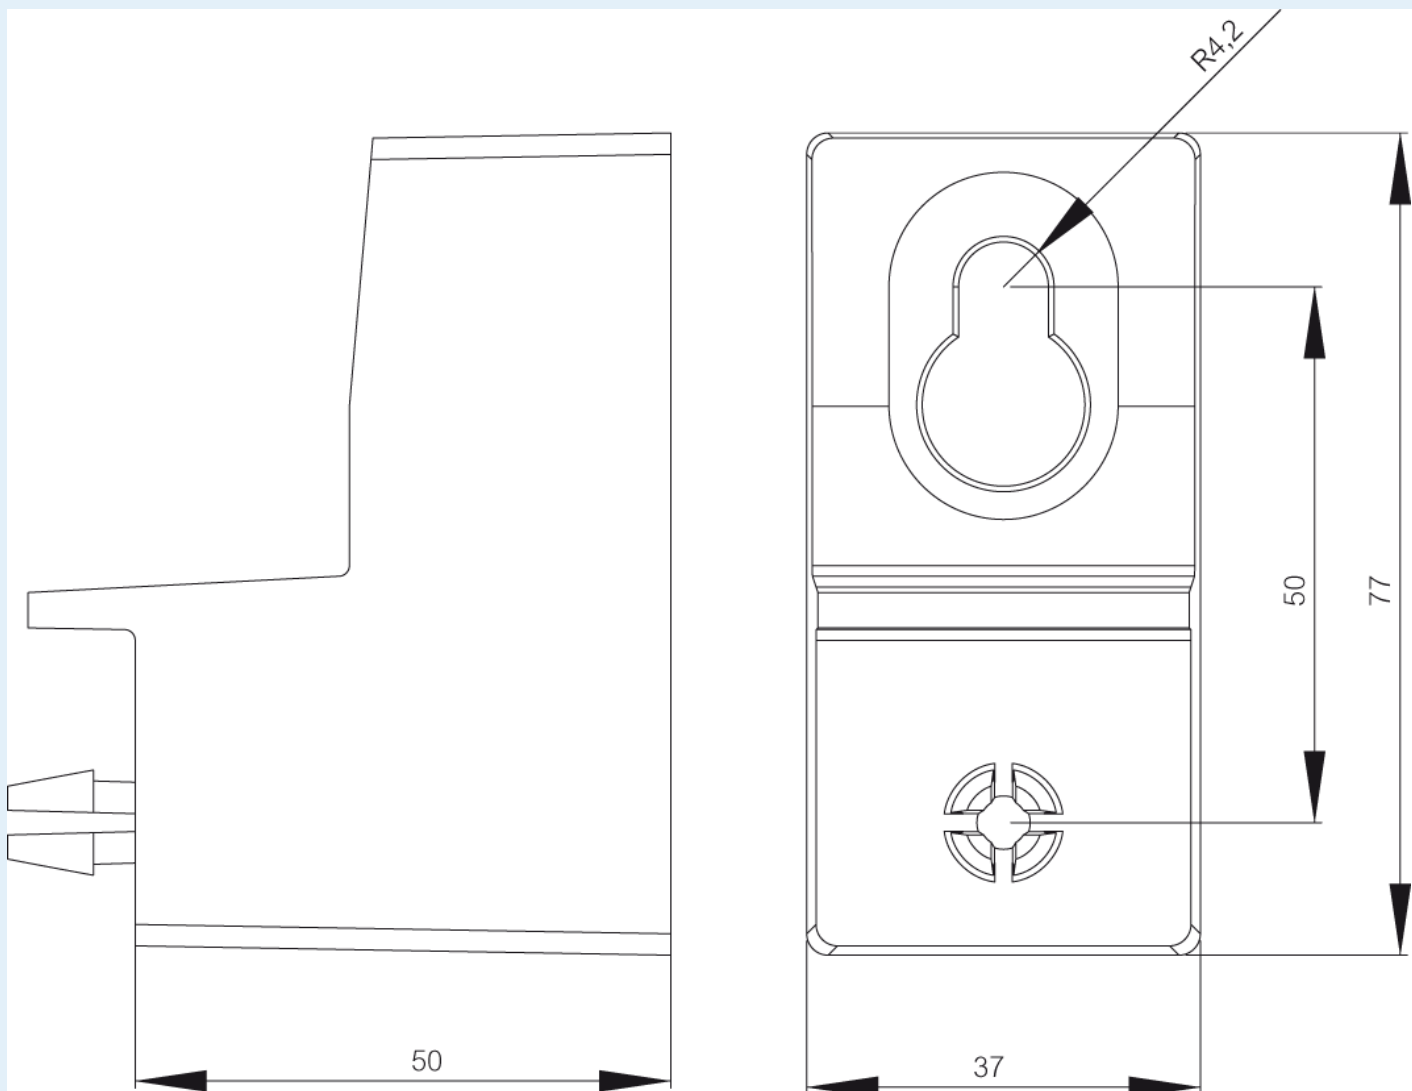

# WMKQ50S

Sample image

**Order symbol :** WMKQ50S

**Product nr :** 8120833

**Description :** Plastic Wall mounting lugs set

**Remarks :** Adds 50 mm between wall and cabinet

**EAN :** 6418074306371

**El. number :**

- Finland : 3424310
- Denmark : 8212095779
- Sweden : 2508152

**Dimensions :**

	<b>Height</b>	<b>Width</b>	<b>Depth</b>
mm :	37	77	50
inch :	1.46	3.03	1.97

**Ratings :**

electrical_insulation :	Not insulated
UV resistance :	-