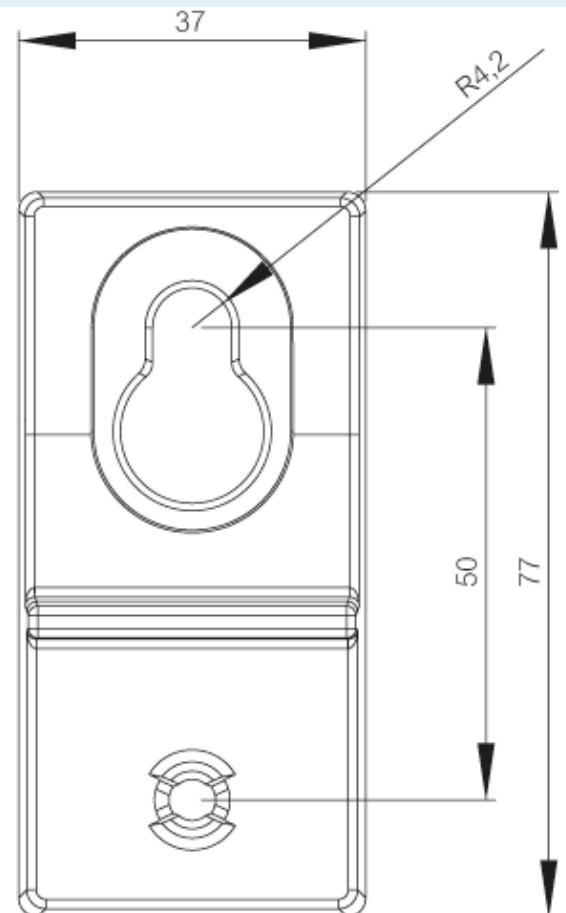

WMKQ50M

Sample image

Order symbol : WMKQ50M

Product nr : 8120835

Description : Plastic Wall mounting lugs set for 5070-8060

Remarks : Adds 50 mm between wall and cabinet

EAN : 6418074306395

El. number :

- Finland : 3424313
- Denmark : 8212095795
- Sweden : 2508154

Dimensions :

	Height	Width	Depth
mm :	37	77	50
inch :	1.46	3.03	1.97

Ratings :

electrical_insulation :	Not insulated
UV resistance :	-

Materials :