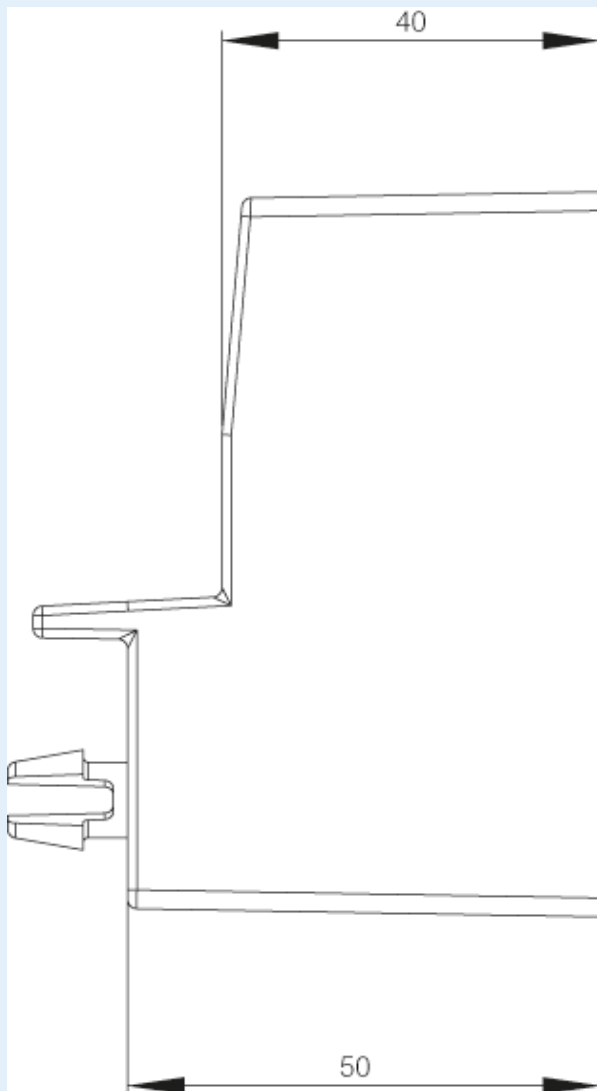

WMKQ50M

Sample image

Order symbol : WMKQ50M

Product nr : 8120835

Description : Plastic Wall mounting lugs set for 5070-8060

Remarks : Adds 50 mm between wall and cabinet

EAN : 6418074306395

El. number :

- Finland : 3424313
- Denmark : 8212095795
- Sweden : 2508154

Dimensions :

	Height	Width	Depth
mm :	37	77	50
inch :	1.46	3.03	1.97

Ratings :

electrical_insulation :	Not insulated
UV resistance :	-

Materials :